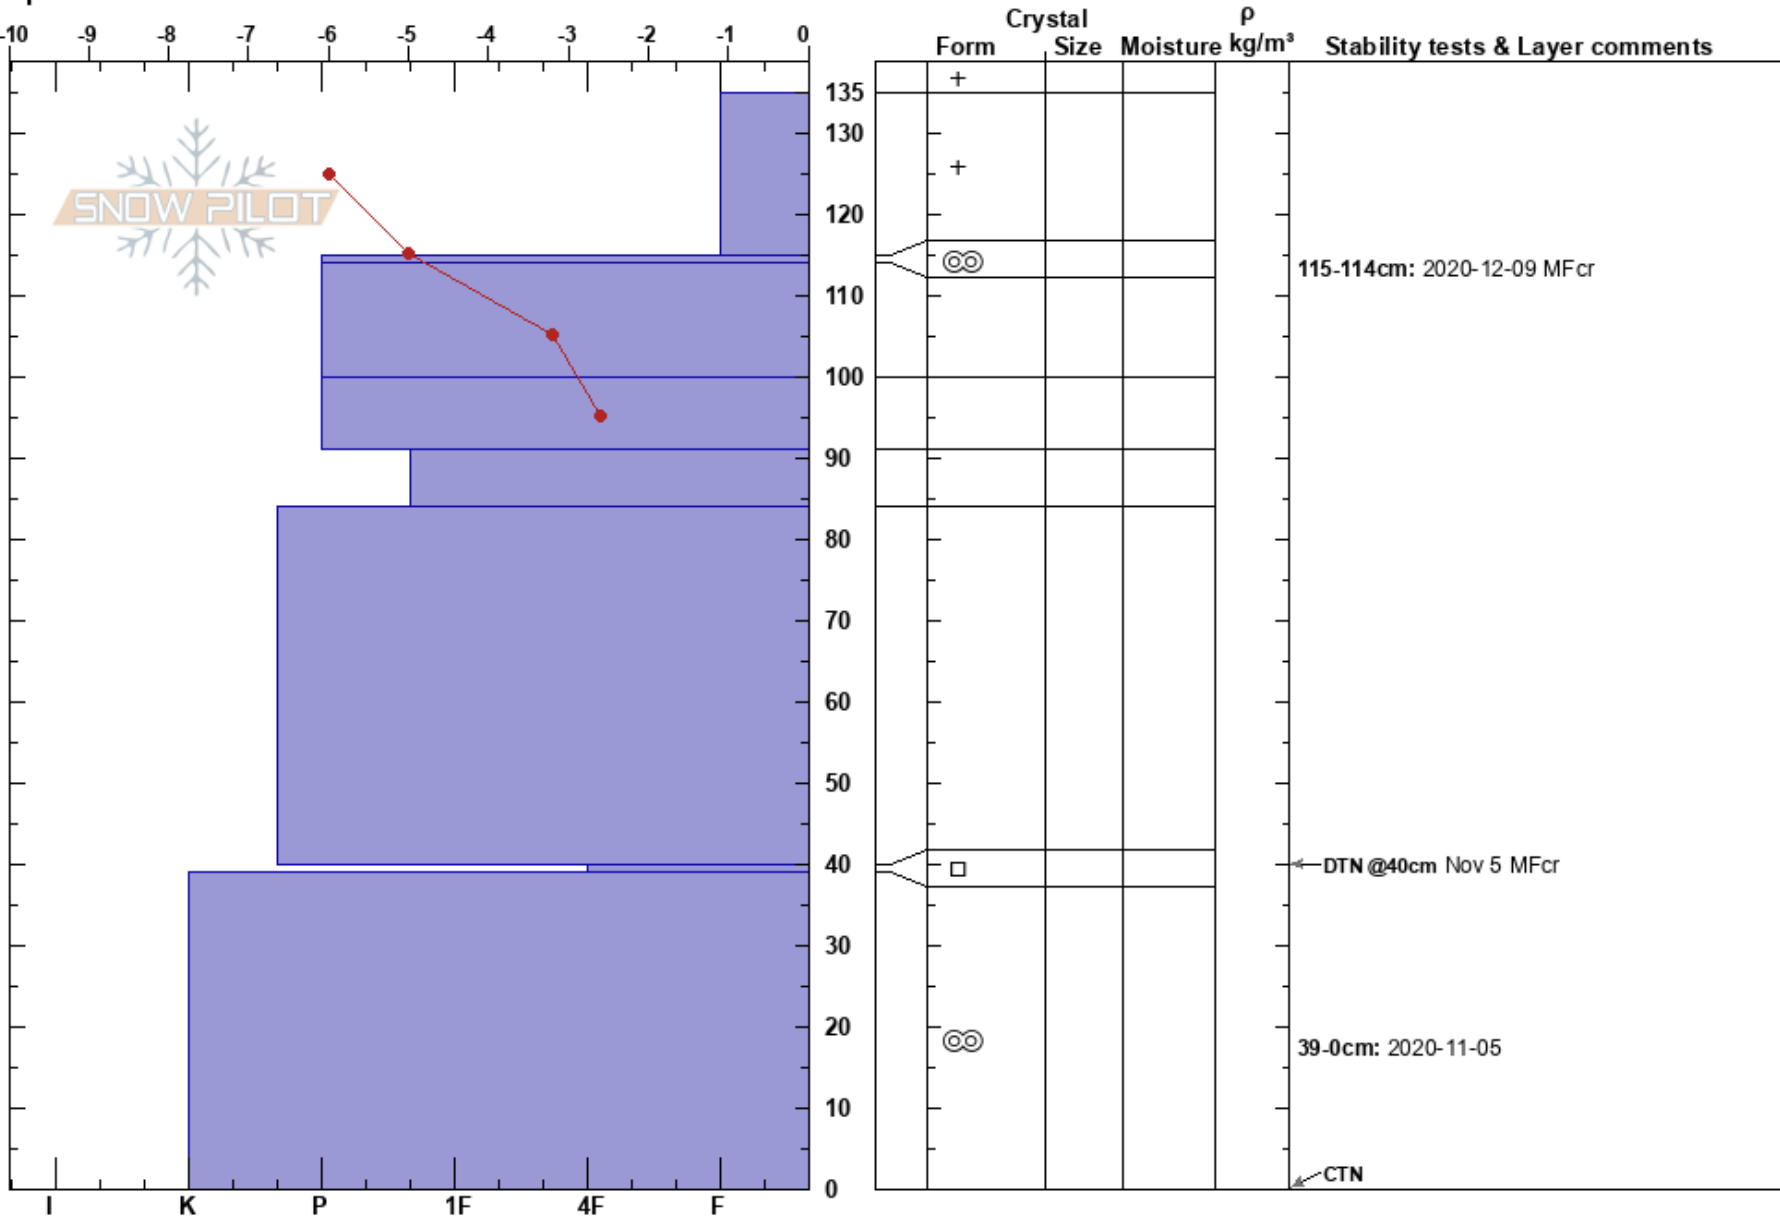

Forum Ridge
 South Rockies
 AB
 Elevation: 1980 m
 Aspect: 90°
 Specifics:

Adam Greenberg
 10/12/2020 - 13:00
 Co-ord: 11U 714957W 5433423N
 Slope Angle: 20°
 Wind Loading: previous

Stability:
 Air Temperature: -6°C
 Sky Cover: FEW
 Precipitation: NO
 Wind: Calm

HS:135
 Layer Notes:
 115-114cm: 2020-12-09 MFcr
 39-0cm: 2020-11-05

Notes: On lee of ridge crest