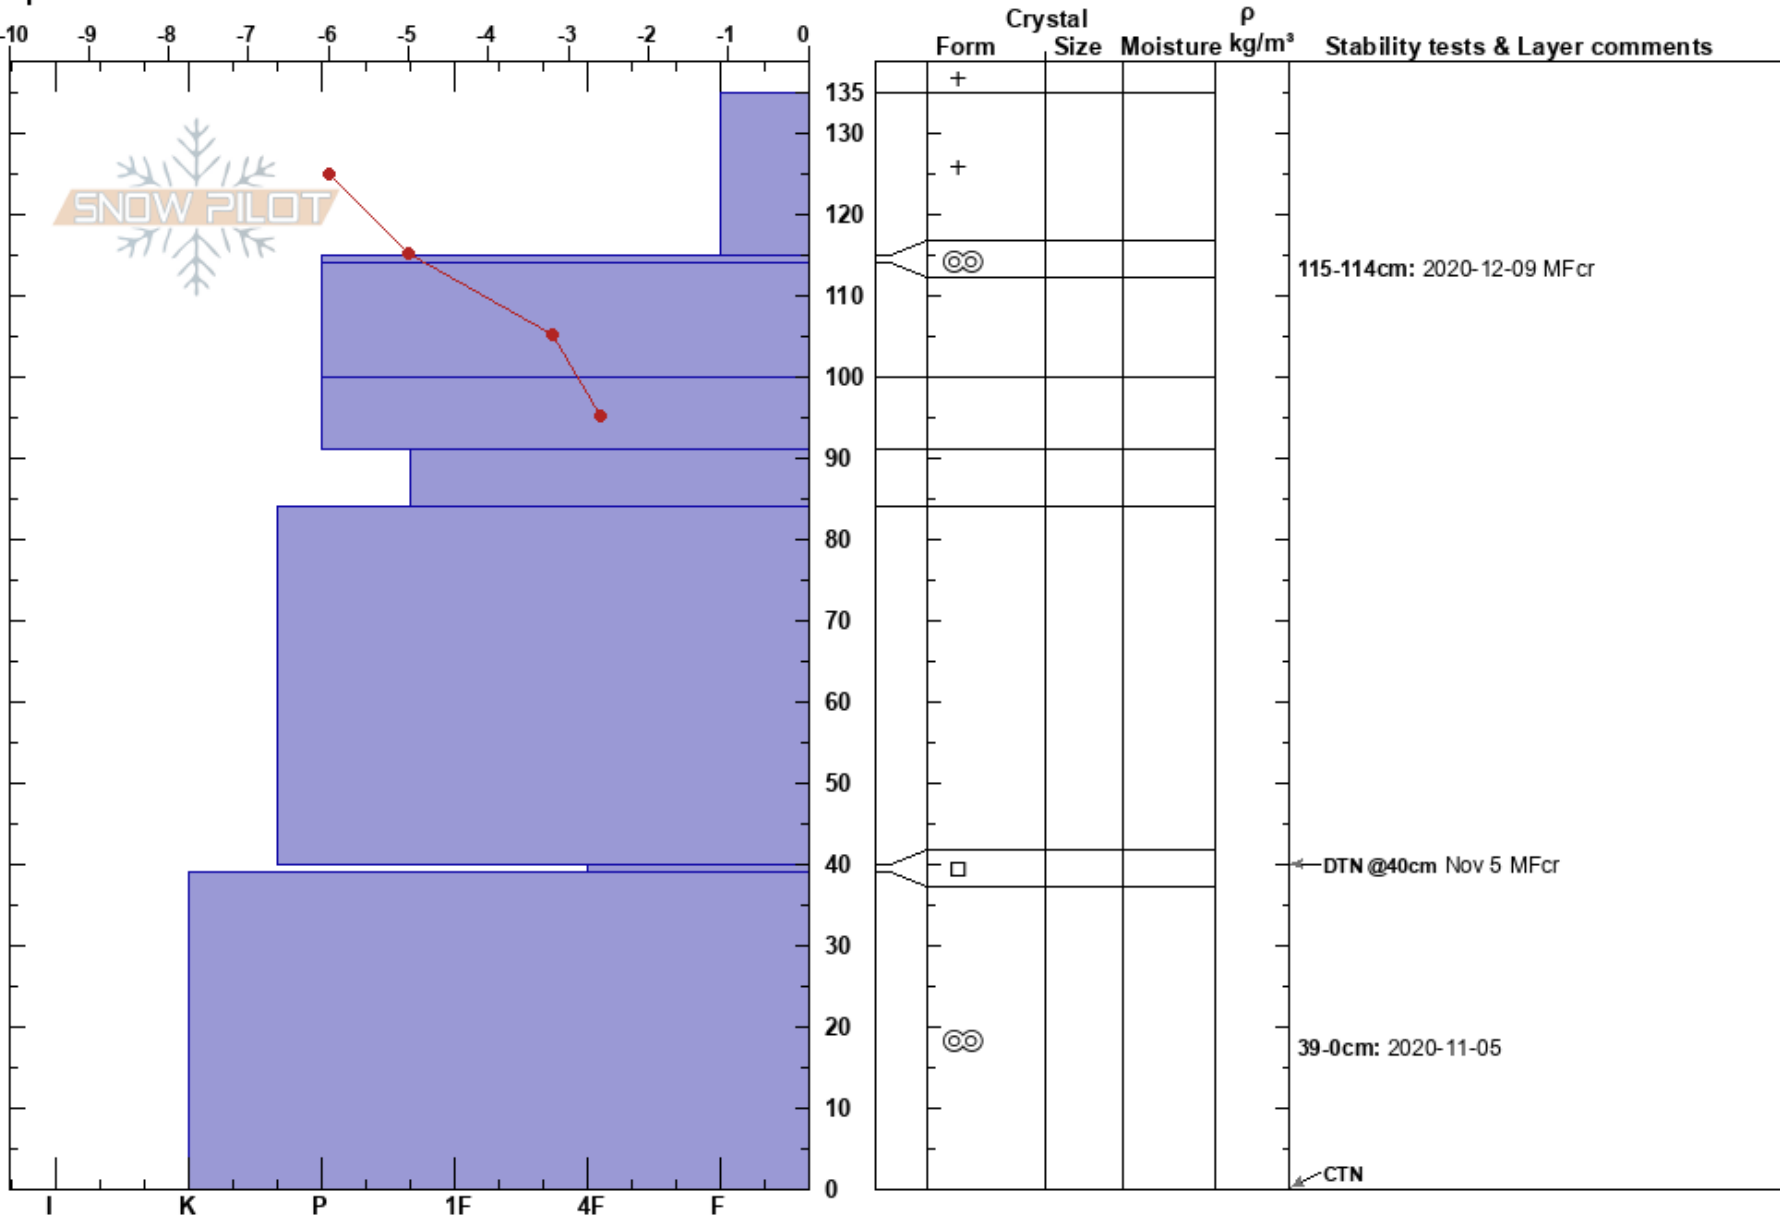

Forum Ridge
 South Rockies
 AB
Elevation: 1980 m
Aspect: 90°
Specifics:

Adam Greenberg
 10/12/2020 - 13:00
Co-ord: 11U 714957W 5433423N
Slope Angle: 20°
Wind Loading: previous

Stability:
Air Temperature: -6°C
Sky Cover: FEW
Precipitation: NO
Wind: Calm

HS: 135
Layer Notes:
 115-114cm: 2020-12-09 MFcr
 39-0cm: 2020-11-05

Notes: On lee of ridge crest