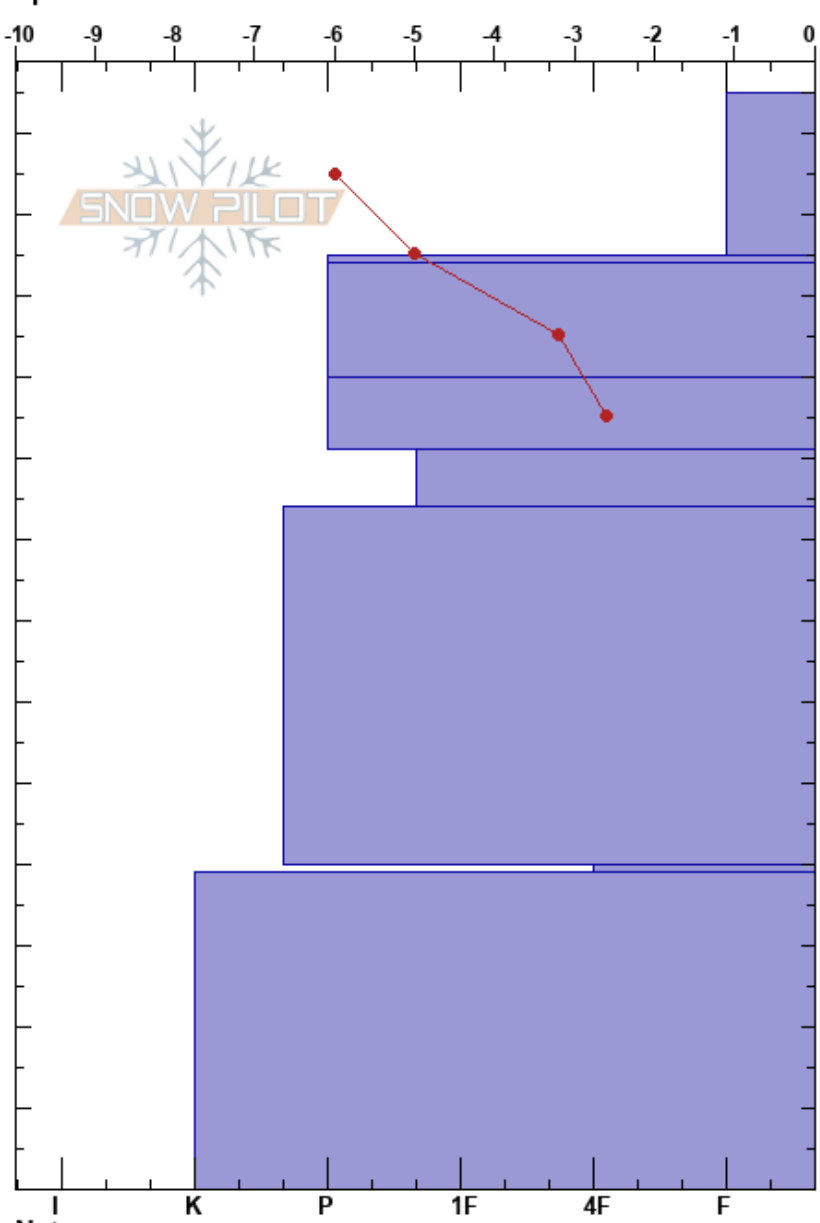

Forum Ridge
South Rockies
AB
Elevation: 1980 m
Aspect: 90°
Specifics:

Adam Greenberg
10/12/2020 - 13:00
Co-ord: 11U 714957W 5433423N
Slope Angle: 20°
Wind Loading: previous

Stability:
Air Temperature: -6°C
Sky Cover: FEW
Precipitation: NO
Wind: Calm

HS:135
Layer Notes:
115-114cm: 2020-12-09 MFcr
39-0cm: 2020-11-05

Elevation (cm)	Crystal		ρ kg/m ³	Stability tests & Layer comments
	Form	Size		
135	+			
130				
120	+			
115-114	⊙⊙			115-114cm: 2020-12-09 MFcr
110				
100				
90				
80				
70				
60				
50				
40	□			← DTN @40cm Nov 5 MFcr
30				
20	⊙⊙			39-0cm: 2020-11-05
10				
0				← CTN

Notes: On lee of ridge crest