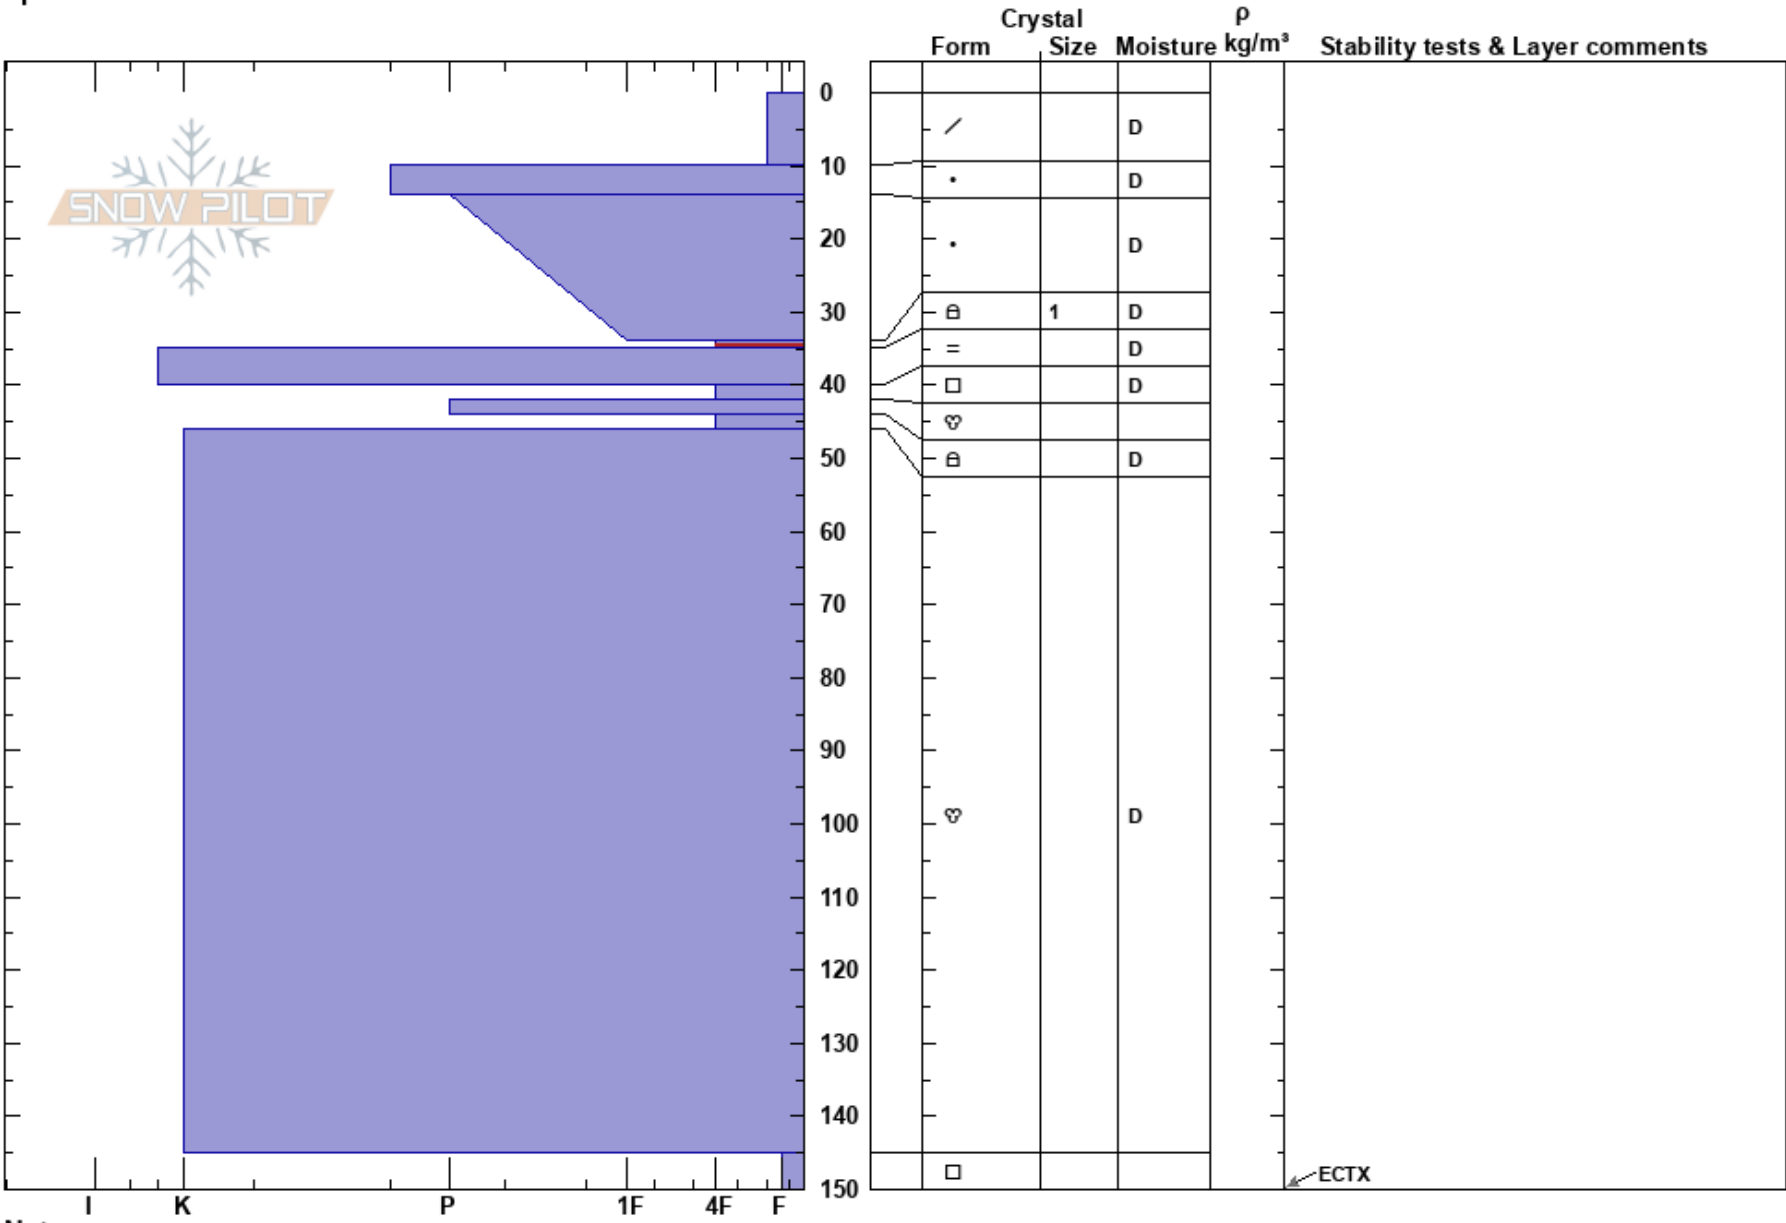

Svartberget
 Lyngen Alps
 Norway
Elevation: 400 m
Aspect: 90°
Specifics:

Patrik Jonsson
 27/03/2017 - 13:00
Co-ord: 69.58618N, 20.23478E
Slope Angle: 15°
Wind Loading:

Stability: HS:150
Air Temperature: -1.5°C **PF:** 10 34-35cm:Problematic layer
Sky Cover: OVC
Precipitation: S-1
Wind: W Light Breeze