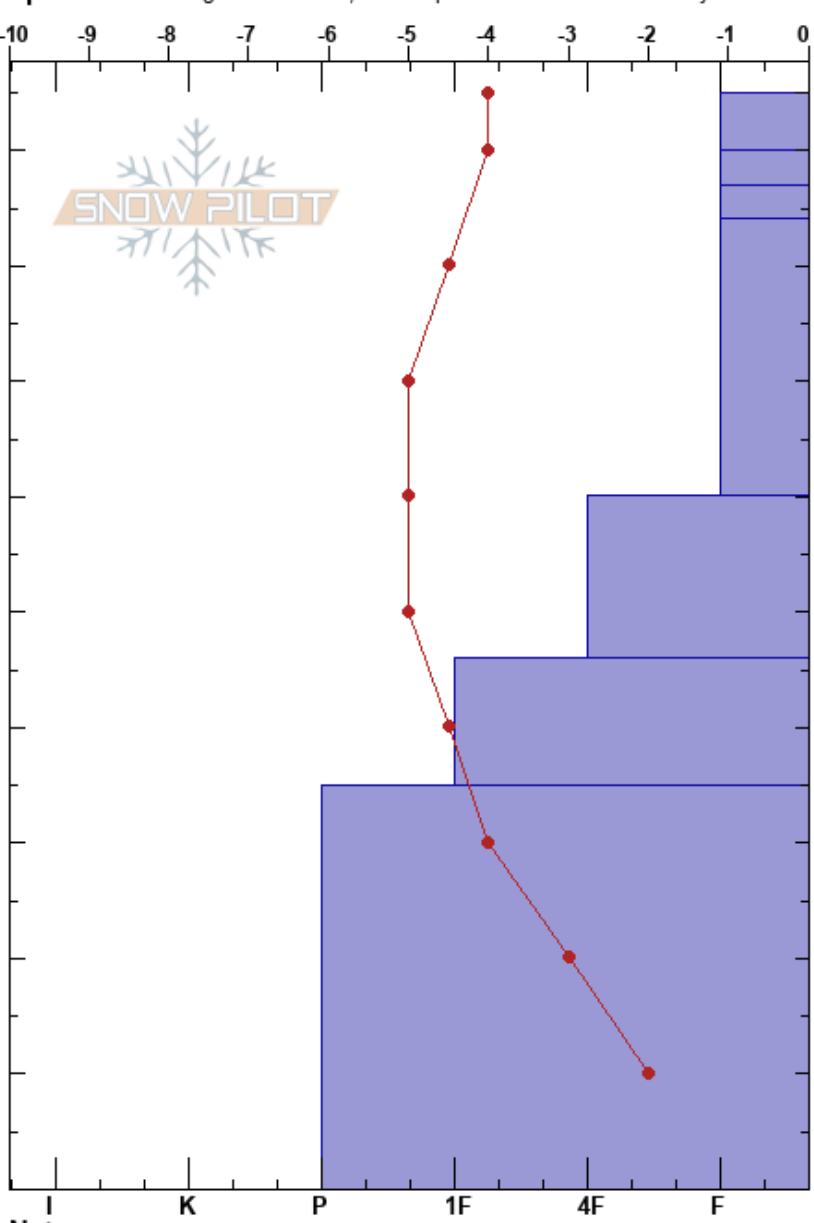

Mid Mountain Opening D
 Whitefish MT
 Elevation: 6397 ft
 Aspect: W
 Specifics: Pit dug in a Ski Area; Pit is representative of backcountry

Jeremiah Primmer
 12/09/2020 - 4:00pm
 Co-ord: 48.50330N, -114.33260W
 Slope Angle: 11°
 Wind Loading: no

Stability: HS:95
 Air Temperature: -4°C
 Sky Cover: OVC
 Precipitation: NO
 Wind: SW Light Breeze

Layer Notes:

Form	Crystal		Moisture	ρ kg/m ³	Stability tests & Layer comments
	Size				
△ (/)	1-2	(0.1)			
●		0.1			← ECTN1 @90cm
■ (V)		0.3	(10)		← CT16, Q1 @87cm SC ← ECTN11 @87cm
					← CT23, Q3 @60cm
○		1			

Notes: Mid mountain Station