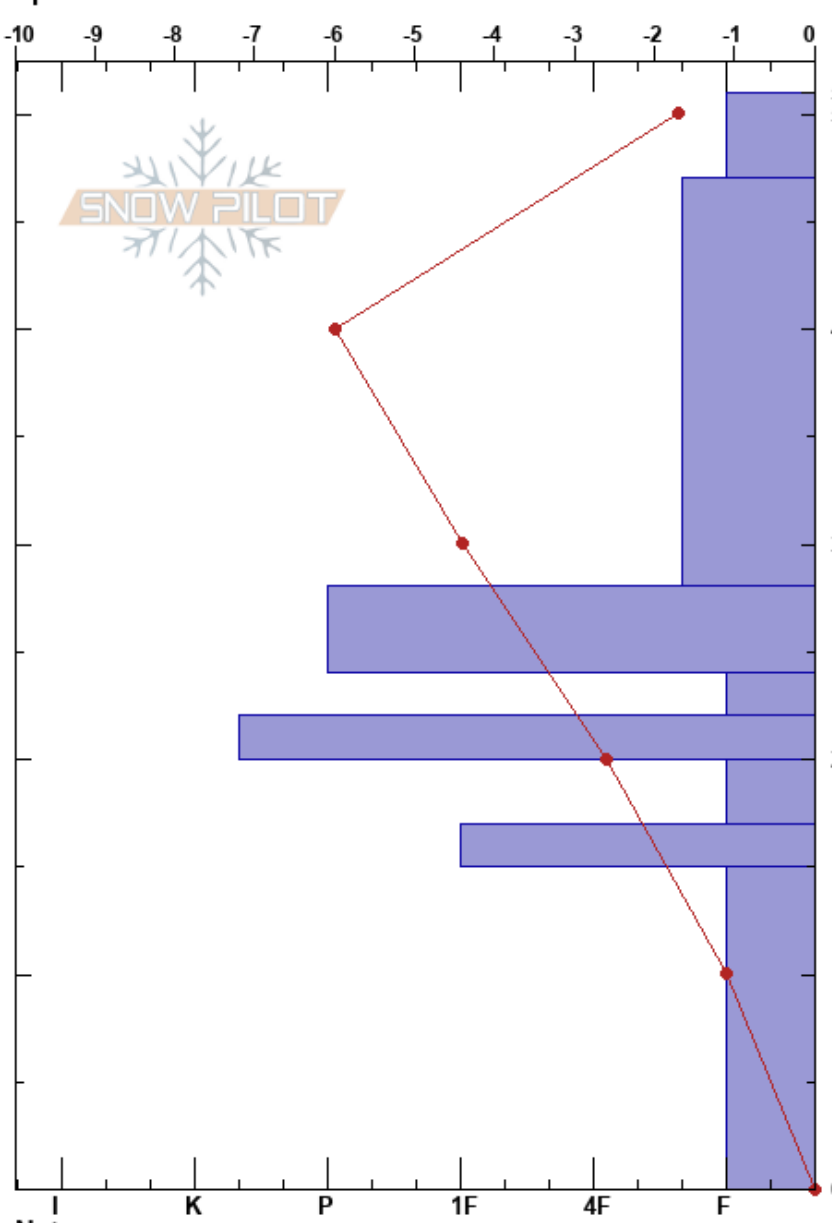

Banner Summit 02
 Sawtooth Range
 ID
 Elevation: 7137 ft
 Aspect:
 Specifics:

Gabrielle Antonioli
 12/08/2020 - 11:49am
 Co-ord: 44.29689N, -115.23307W
 Slope Angle: 5°
 Wind Loading:

Stability: Good
 Air Temperature:
 Sky Cover: FEW
 Precipitation: NO
 Wind:

HS:51
 Layer Notes:
 51-47cm: 8mm SH @ surface
 22-20cm: decomp rain crust

Form	Crystal Size	Moisture	ρ kg/m ³	Stability tests & Layer comments
/ (V)	0.5-2 (1)			51-47cm: 8mm SH @ surface ← ECTN2 @47cm buried SH
/ (B)	0.5-2 (0.5)		151	
			230	← ECTN11 @28cm
⊙				
□	0.3-1			← ECTN20 @22cm
=			270	22-20cm: decomp rain crust
⊖				
⊙	4-5			
			284	
□	1-2			