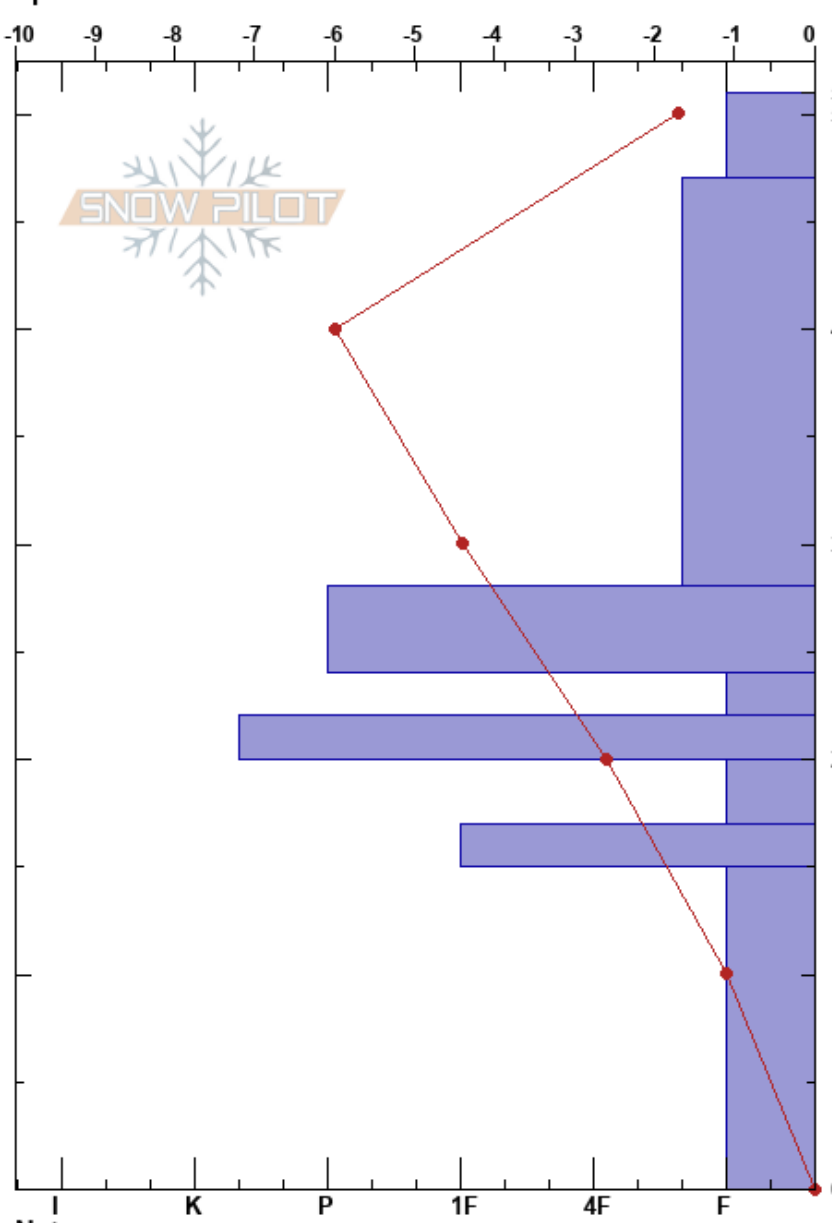

Banner Summit 02
 Sawtooth Range
 ID
 Elevation: 7137 ft
 Aspect:
 Specifics:

Gabrielle Antonioli
 12/08/2020 - 11:49am
 Co-ord: 44.29689N, -115.23307W
 Slope Angle: 5°
 Wind Loading:

Stability: Good
 Air Temperature:
 Sky Cover: FEW
 Precipitation: NO
 Wind:

HS:51
 Layer Notes:
 51-47cm: 8mm SH @ surface
 22-20cm: decomp rain crust

| Form | Crystal Size | Moisture | ρ kg/m ³ | Stability tests & Layer comments |
|-------|--------------|----------|--------------------------|---|
| / (V) | 0.5-2 (1) | | | 51-47cm: 8mm SH @ surface ←ECTN2 @47cm buried SH |
| / (B) | 0.5-2 (0.5) | | 151 | |
| | | | 230 | ←ECTN11 @28cm |
| ⊙ | | | | |
| □ | 0.3-1 | | | ←ECTN20 @22cm |
| = | | | | 22-20cm: decomp rain crust |
| ⊖ | | | 270 | |
| ⊙ | 4-5 | | | |
| | | | 284 | |
| □ | 1-2 | | | |