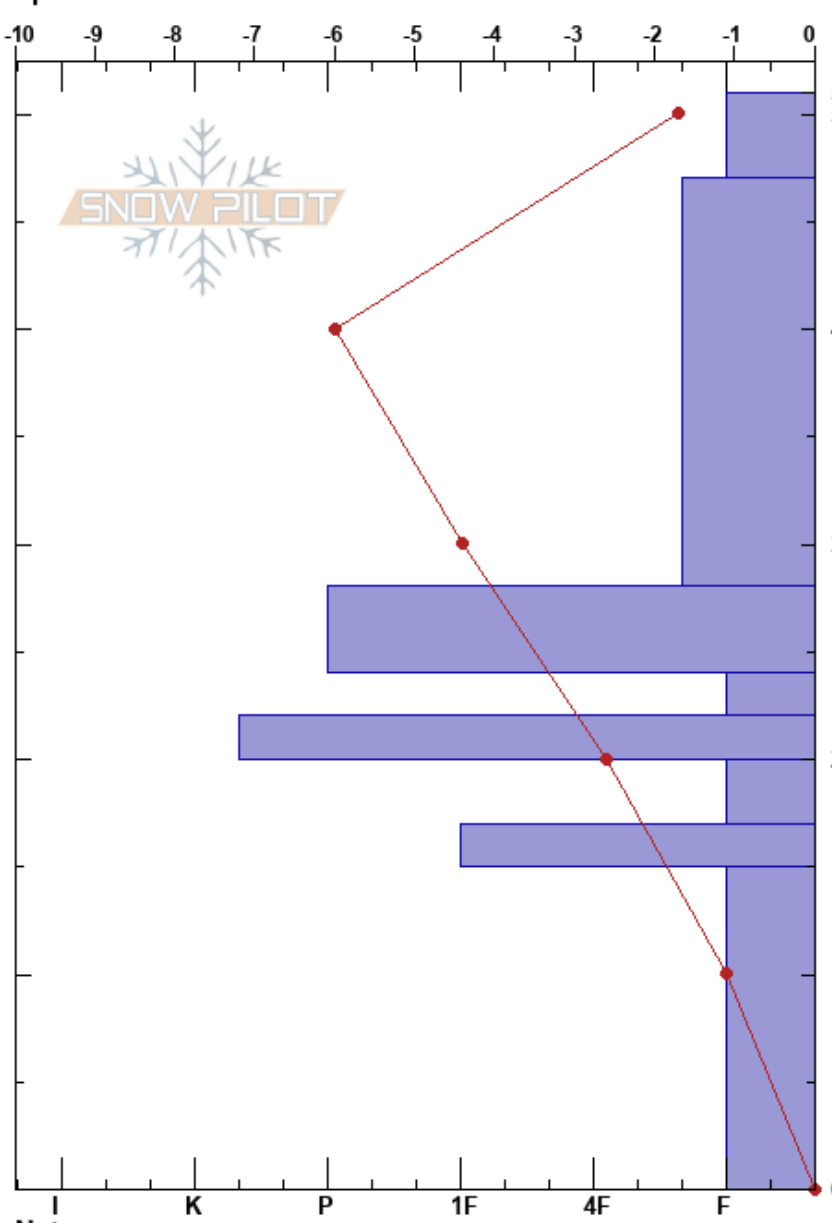

Banner Summit 02
 Sawtooth Range
 ID
 Elevation: 7137 ft
 Aspect:
 Specifics:

Gabrielle Antonioli
 12/08/2020 - 11:49am
 Co-ord: 44.29689N, -115.23307W
 Slope Angle: 5°
 Wind Loading:

Stability: Good
 Air Temperature:
 Sky Cover: FEW
 Precipitation: NO
 Wind:

HS:51
 Layer Notes:
 51-47cm: 8mm SH @ surface
 22-20cm: decomp rain crust

Form	Crystal Size	Moisture	ρ kg/m ³	Stability tests & Layer comments
/ (V)	0.5-2 (1)			51-47cm: 8mm SH @ surface ← ECTN2 @47cm buried SH
/ (B)	0.5-2 (0.5)		151	
			230	← ECTN11 @28cm
⊙				
□	0.3-1			← ECTN20 @22cm
=				22-20cm: decomp rain crust
⊖			270	
⊙	4-5			
			284	
□	1-2			