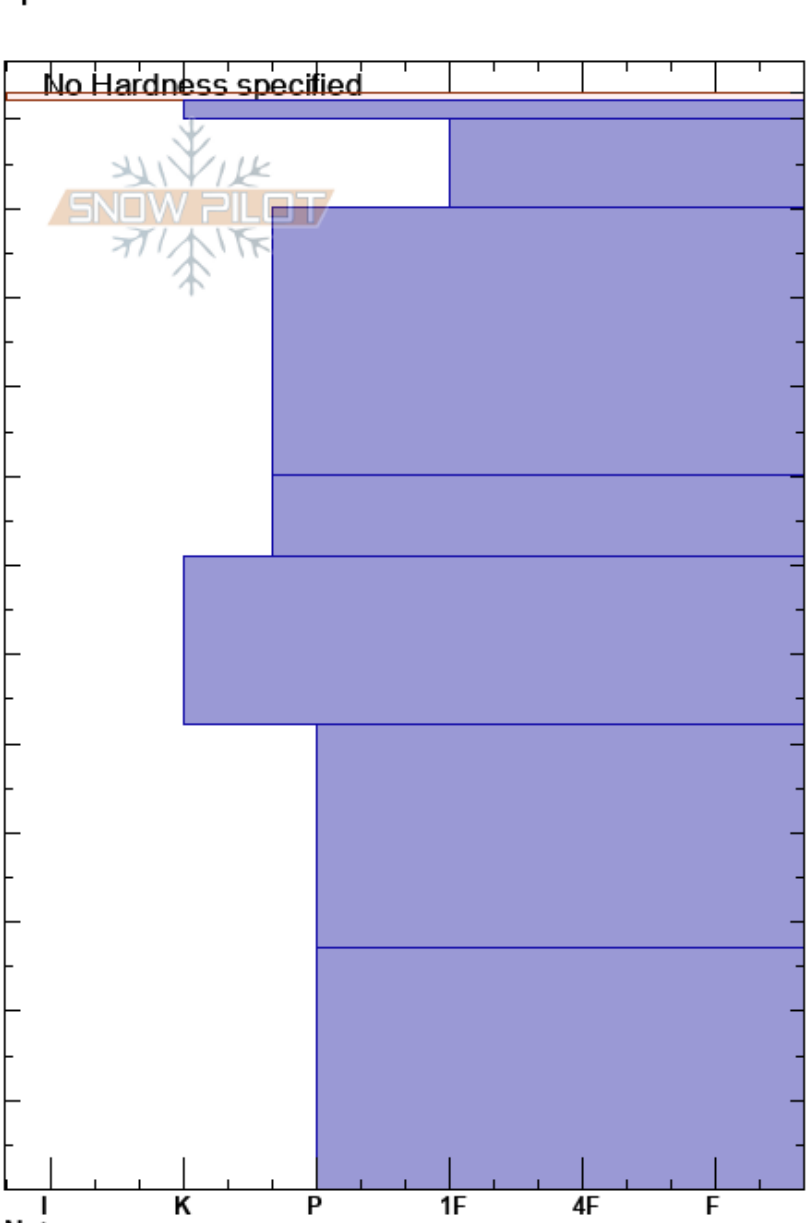

Upper Racine
 Yukon
 Elevation: 1847 m
 Aspect: NE
 Specifics:

Colin MacKenzie
 09/12/2020 - 12:00
 Co-ord: 60.01626N, -134.67041W
 Slope Angle: 5°
 Wind Loading: no

Stability:
 Air Temperature: -10°C
 Sky Cover: BKN
 Precipitation: NO
 Wind: SW Light Breeze
 HS:123
 PF:20 71-52cm:Problematic layer
 PS:10

Height (m)	Crystal		Moisture	ρ kg/m ³	Stability tests & Layer comments
	Form	Size			
123	•	2(2)	D		
120	⊙⊙	1	D		
110	/	1			
100					
90	.	0.5-1			
80	•				
70					
60		0.5		400	← CT23, RP @55cm
50					
40	□	2			
30					
20					
10	□				
0					