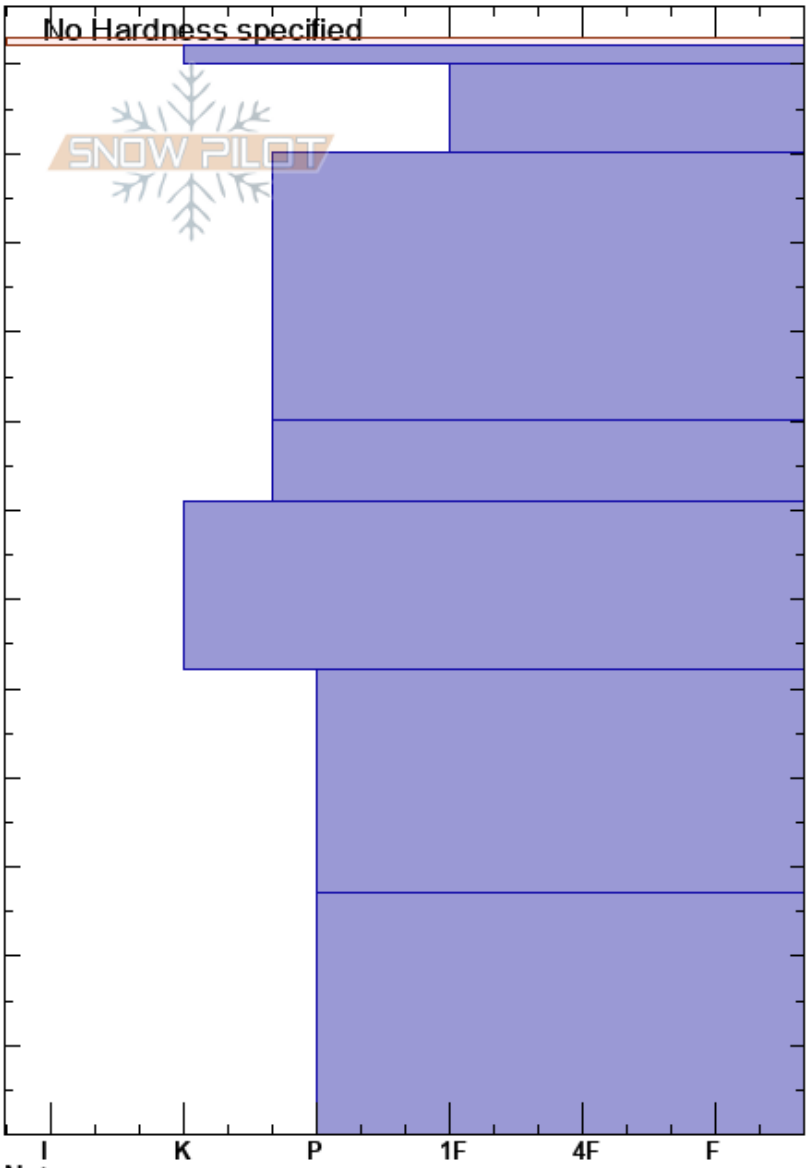

Upper Racine  
 Yukon  
 Elevation: 1847 m  
 Aspect: NE  
 Specifics:

Colin MacKenzie  
 09/12/2020 - 12:00  
 Co-ord: 60.01626N, -134.67041W  
 Slope Angle: 5°  
 Wind Loading: no

Stability:  
 Air Temperature: -10°C  
 Sky Cover: BKN  
 Precipitation: NO  
 Wind: SW Light Breeze

HS:123  
 PF:20 71-52cm:Problematic layer  
 PS:10

Height (m)	Crystal		Moisture	$\rho$ kg/m <sup>3</sup>	Stability tests & Layer comments
	Form	Size			
123	•	2(2)	D		
120	⊙	1	D		
110	/	1			
100					
90	.	0.5-1			
80	•				
70					
60		0.5		400	← CT23, RP @55cm
50					
40	□	2			
30					
20					
10	□				
0					