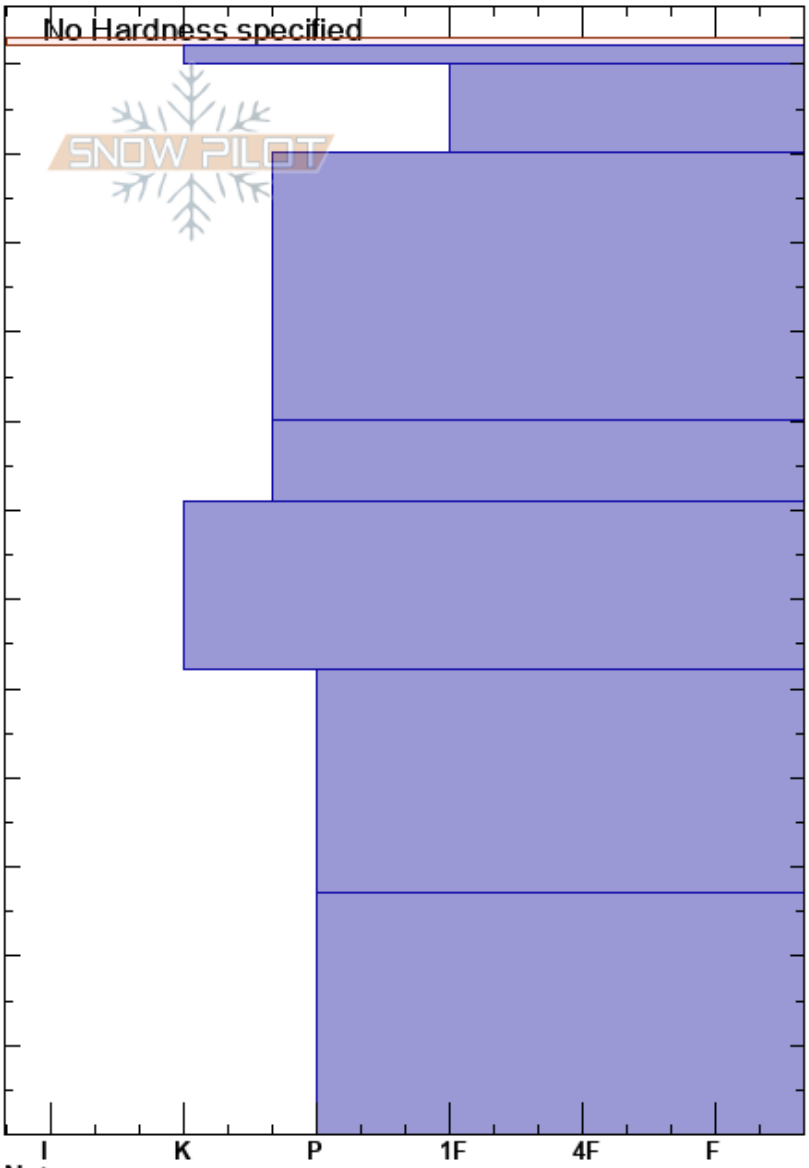

Upper Racine
 Yukon
 Elevation: 1847 m
 Aspect: NE
 Specifics:

Colin MacKenzie
 09/12/2020 - 12:00
 Co-ord: 60.01626N, -134.67041W
 Slope Angle: 5°
 Wind Loading: no

Stability:
 Air Temperature: -10°C
 Sky Cover: BKN
 Precipitation: NO
 Wind: SW Light Breeze

HS:123
 PF:20 71-52cm:Problematic layer
 PS:10

Height (m)	Crystal		Moisture	ρ kg/m ³	Stability tests & Layer comments
	Form	Size			
123	•	2(2)	D		
120	⊙⊙	1	D		
110	/	1			
90	.	0.5-1			
80	•				
60		0.5		400	← CT23, RP @55cm
40	□	2			
10	□				