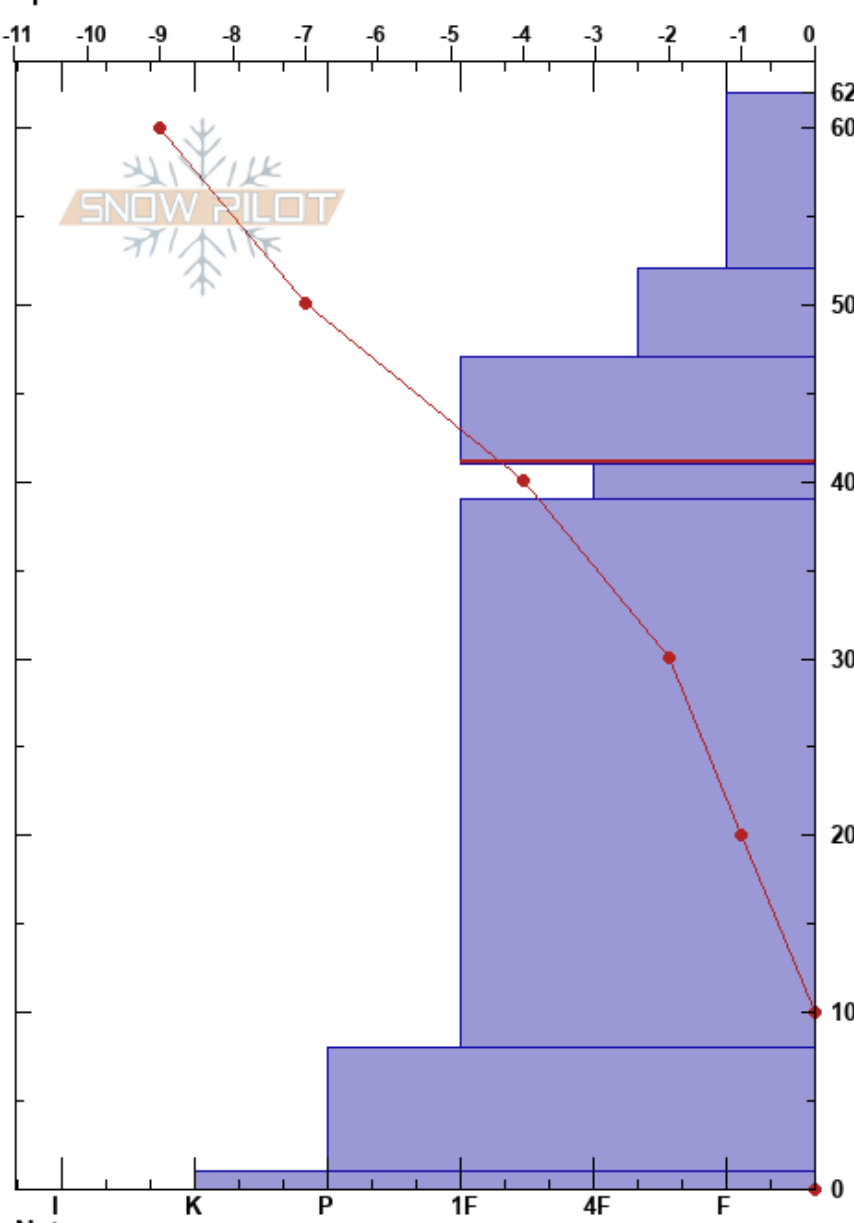

Bearcat Center
 Gros Ventre Range
 WY
 Elevation: 7740 ft
 Aspect: N
 Specifics:

Mitch Dann
 12/09/2020 - 11:45am
 Co-ord:
 Slope Angle: 32°
 Wind Loading: previous

Stability:
 Air Temperature: 2°C
 Sky Cover: CLR
 Precipitation: NO
 Wind: Light Breeze

HS:62
 PF:46
 PS:18
 47-41cm: Problematic layer

Form	Crystal		ρ kg/m ³	Stability tests & Layer comments
	Size	Moisture		
∇				
⊖				
■				
⊖				← CT12, Q3 @41cm ← CT13, Q3 @41cm ← ECTN15 @41cm
■				

Notes: