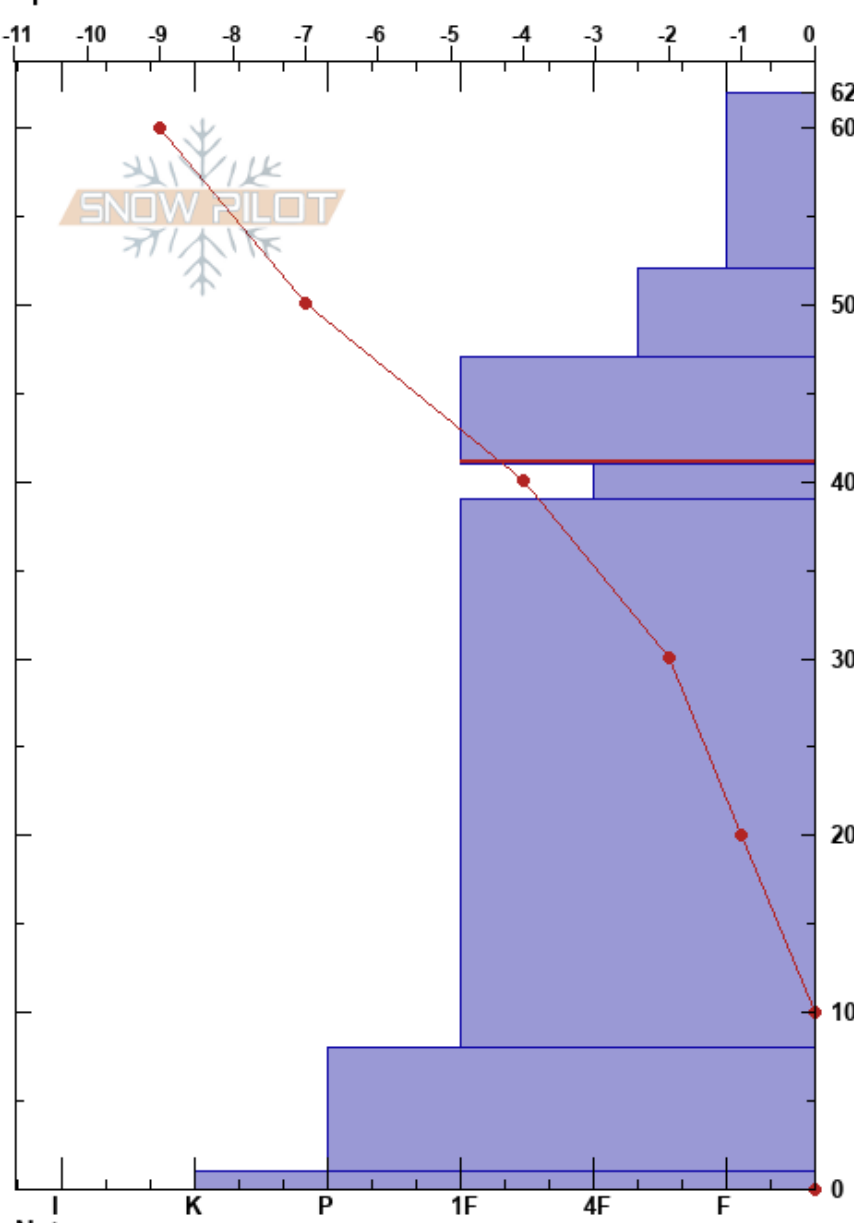

Bearcat Center
 Gros Ventre Range
 WY
 Elevation: 7740 ft
 Aspect: N
 Specifics:

Mitch Dann
 12/09/2020 - 11:45am
 Co-ord:
 Slope Angle: 32°
 Wind Loading: previous

Stability:
 Air Temperature: 2°C
 Sky Cover: CLR
 Precipitation: NO
 Wind: Light Breeze
 HS:62
 PF:46
 PS: 18
 47-41cm: Problematic layer

Form	Crystal		ρ kg/m ³	Stability tests & Layer comments
	Size	Moisture		
∇				
⊖				
■				
⊖				← CT12, Q3 @41cm ← CT13, Q3 @41cm ← ECTN15 @41cm
■				

Notes: