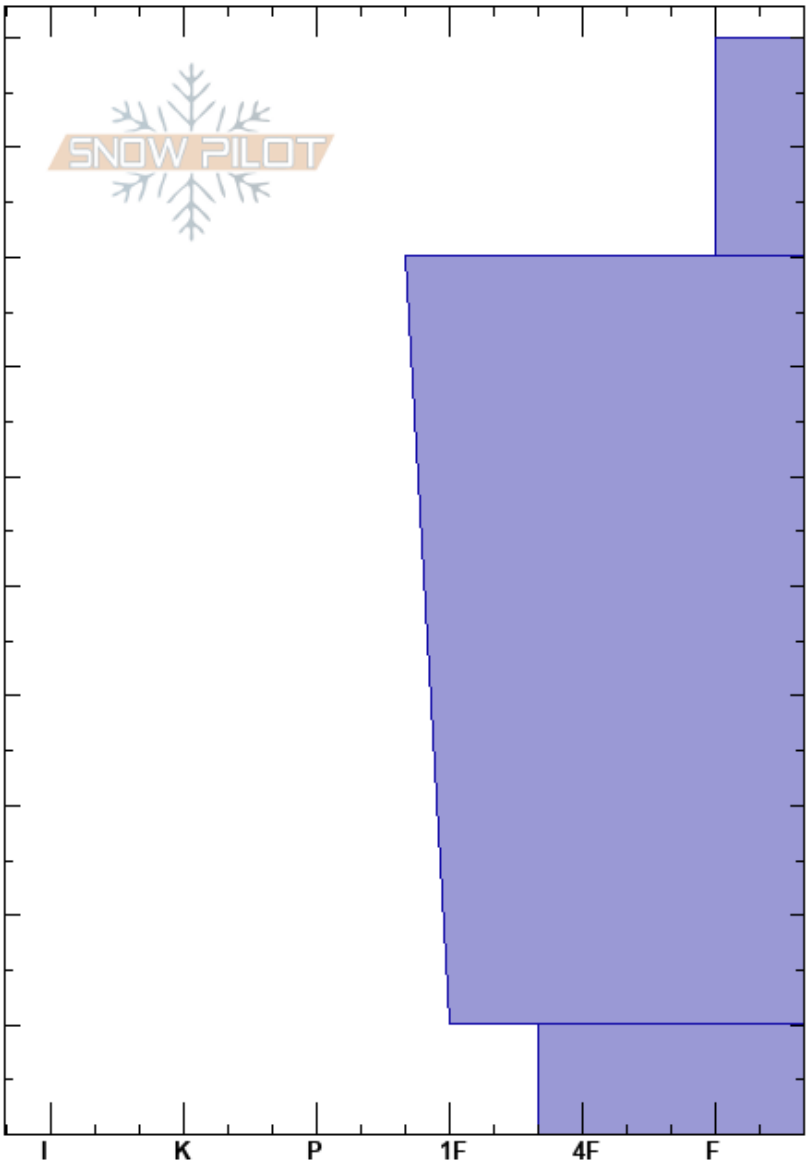

Treasure  
 Silverton  
 CO  
**Elevation:** 12038 ft  
**Aspect:** N  
**Specifics:** Ski tracks on slope; We skied slope; Snowmobile tracks on slope

Rebecca Hodgetts  
 12/09/2020 - 12:00pm  
**Co-ord:** 37.90687N, -107.57855W  
**Slope Angle:** 20°  
**Wind Loading:** previous

**Stability:**  
**Air Temperature:** 2°C  
**Sky Cover:** CLR  
**Precipitation:** NO  
**Wind:** Calm

**HS:**100  
**PF:**20 100-80cm:Problematic layer  
**PS:**10

	Crystal		Moisture	$\rho$ kg/m <sup>3</sup>	Stability tests & Layer comments
	Form	Size			
100		1			
90	⊠	1			
80					
45	⊖	1			
10	^	1			