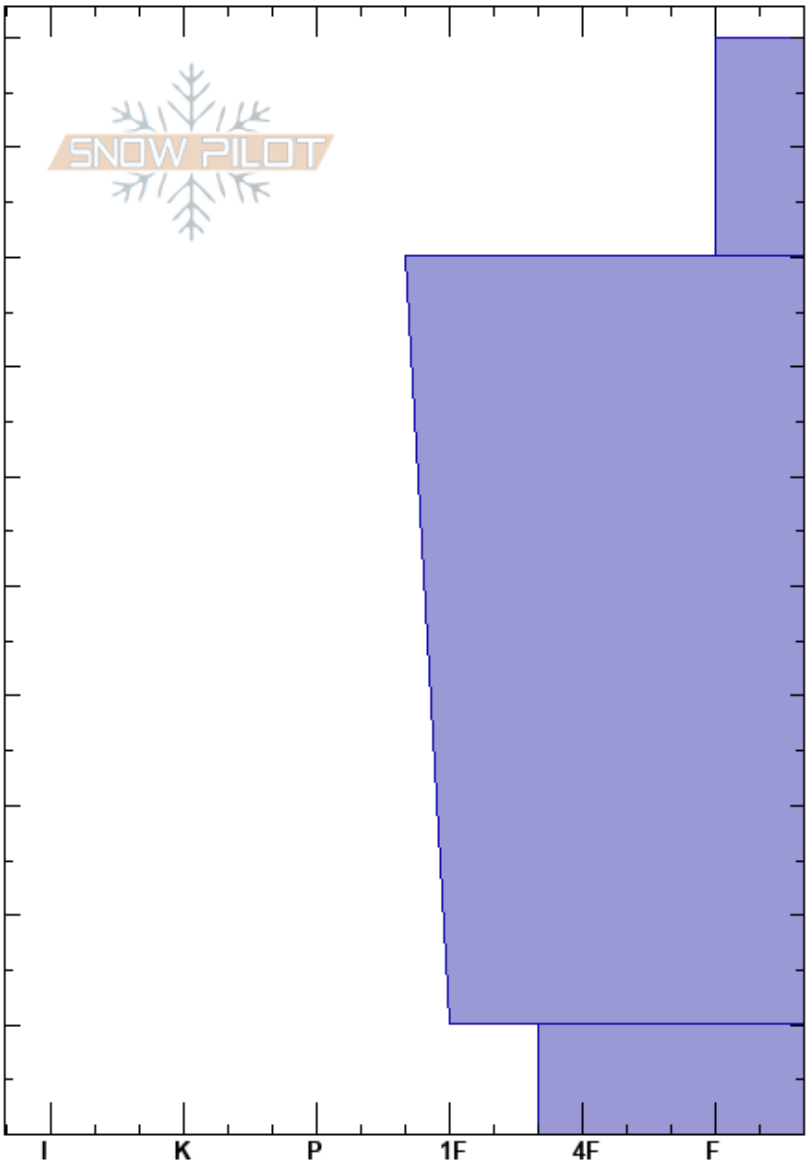

Treasure
 Silverton
 CO
Elevation: 12038 ft
Aspect: N
Specifics: Ski tracks on slope; We skied slope; Snowmobile tracks on slope

Rebecca Hodgetts
 12/09/2020 - 12:00pm
Co-ord: 37.90687N, -107.57855W
Slope Angle: 20°
Wind Loading: previous

Stability:
Air Temperature: 2°C
Sky Cover: CLR
Precipitation: NO
Wind: Calm

HS:100
PF:20 100-80cm:Problematic layer
PS:10

Crystal Form	Crystal Size	Moisture	ρ kg/m ³	Stability tests & Layer comments
	1			
□	1			
⊖	1			
^	1			