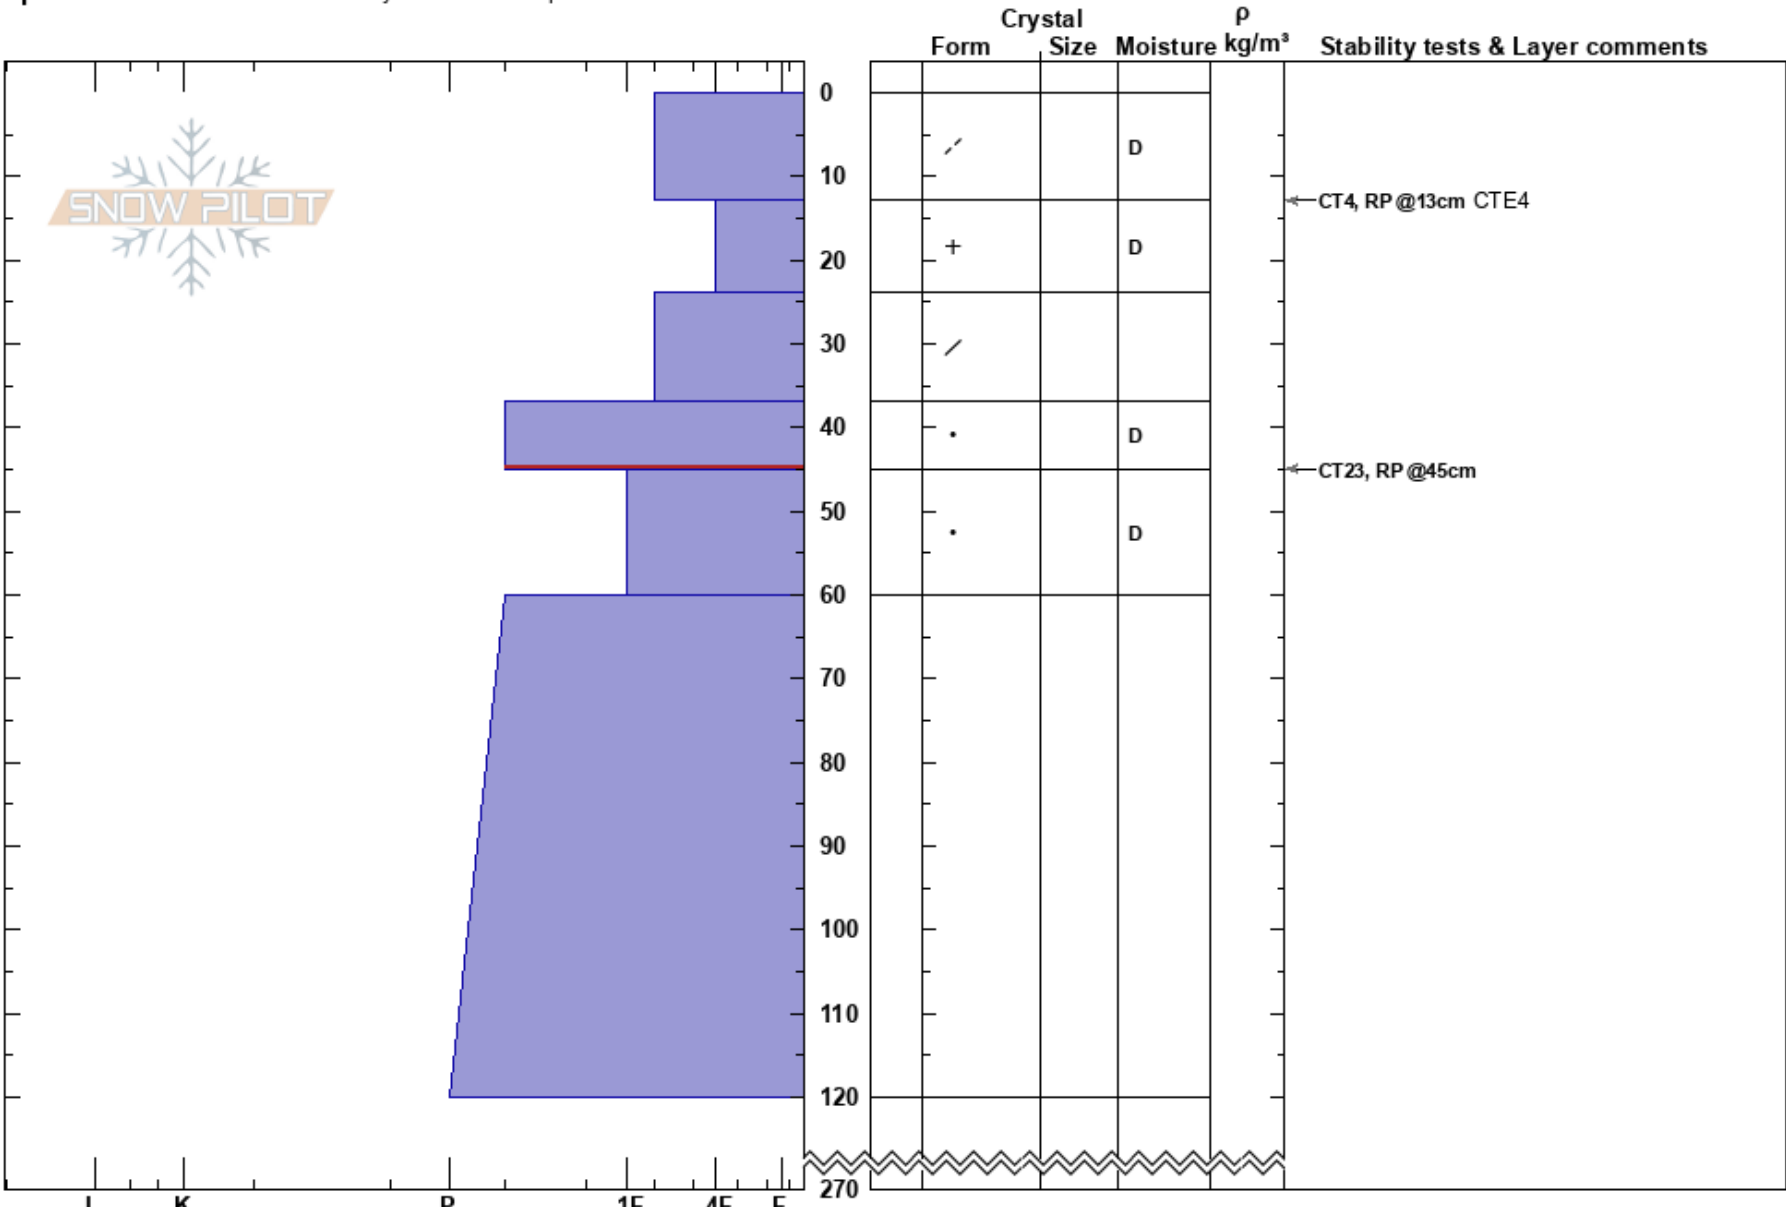

Pyramid East
 McGregor
 BC
 Elevation: 1750 m
 Aspect: NE
 Specifics: Recent avalanche activity on different slopes

Craig Evanoff
 09/12/2020 - 12:00
 Co-ord: 54.15661N, -121.42605W
 Slope Angle: 35°
 Wind Loading: previous

Stability:
 Air Temperature: -6°C
 Sky Cover: BKN
 Precipitation: NO
 Wind: SW Light Breeze

HS:270
 PF:45 37-45cm: Problematic layer
 PS:20

Notes: