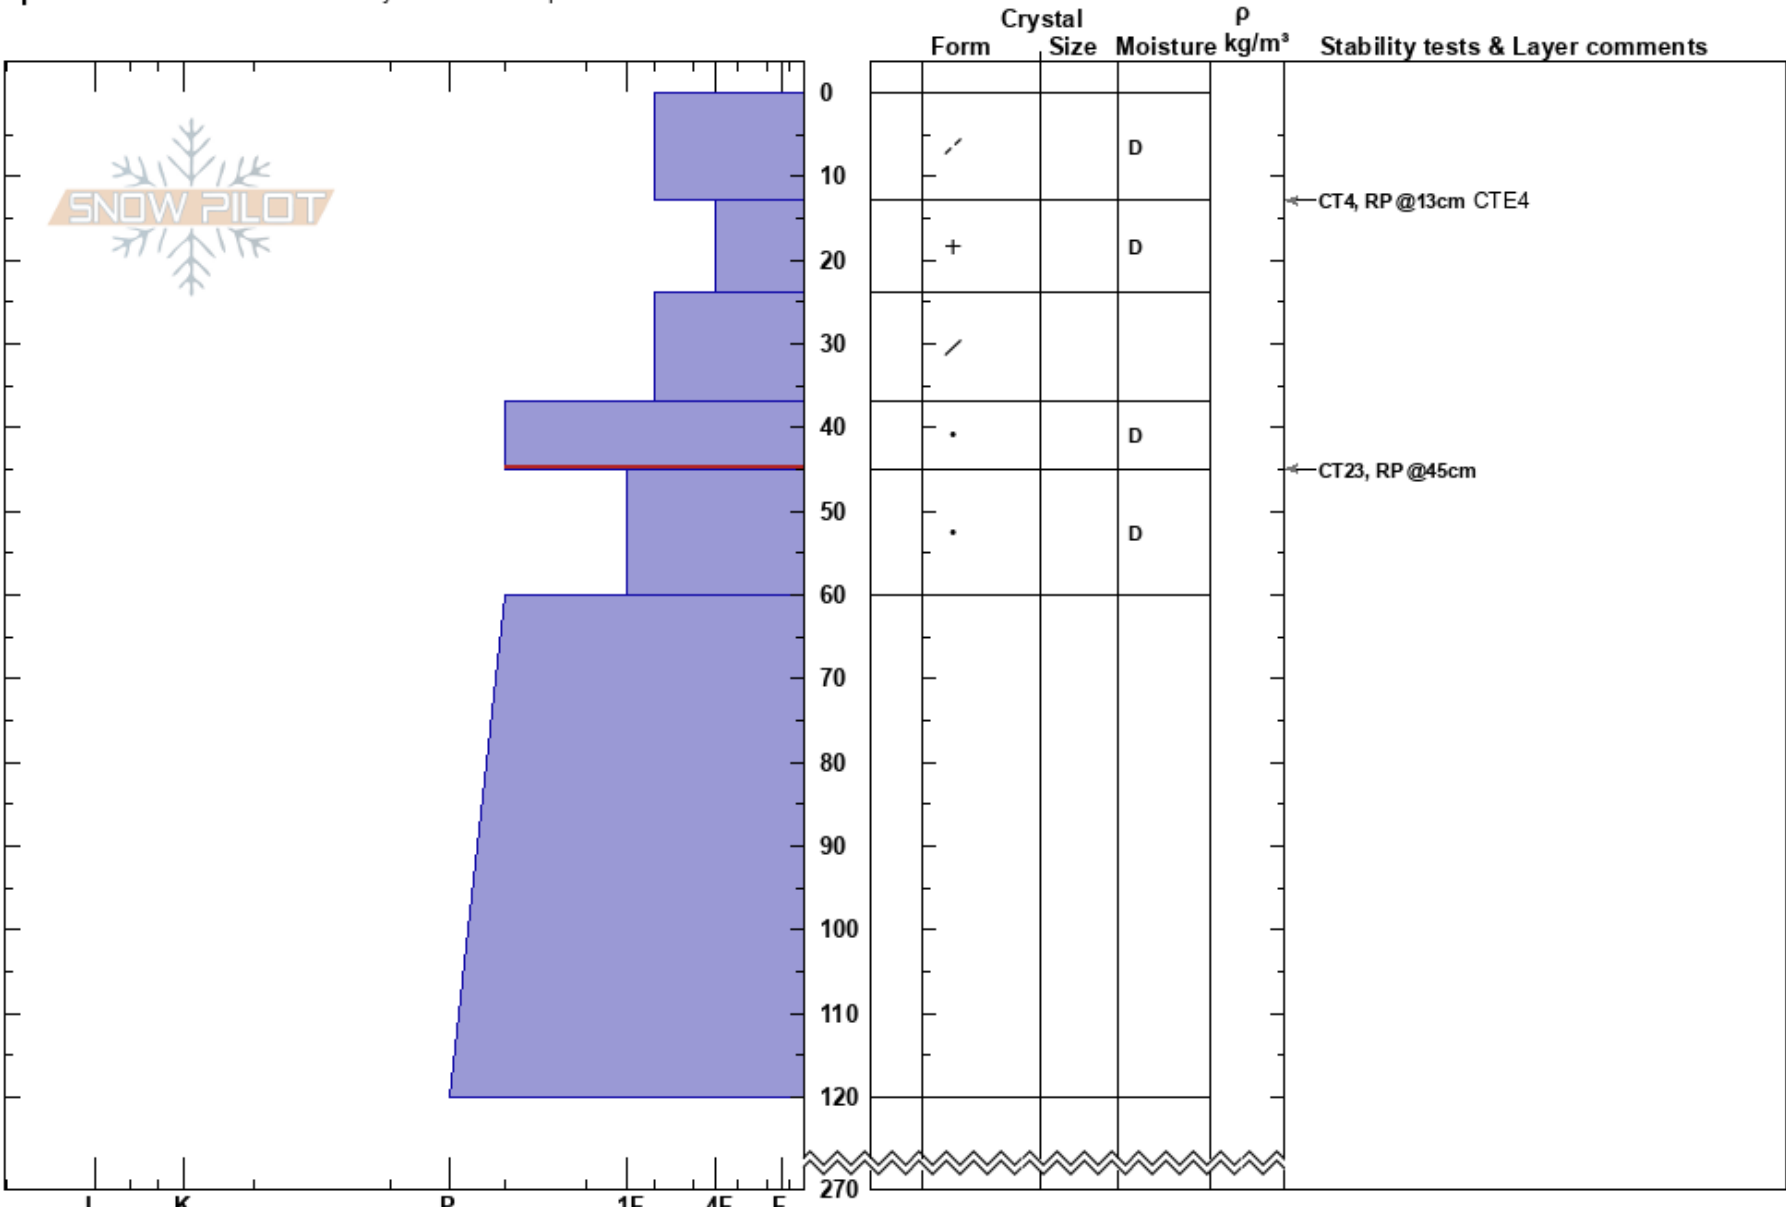

Pyramid East  
 McGregor  
 BC  
 Elevation: 1750 m  
 Aspect: NE  
 Specifics: Recent avalanche activity on different slopes

Craig Evanoff  
 09/12/2020 - 12:00  
 Co-ord: 54.15661N, -121.42605W  
 Slope Angle: 35°  
 Wind Loading: previous

Stability:  
 Air Temperature: -6°C  
 Sky Cover: BKN  
 Precipitation: NO  
 Wind: SW Light Breeze

HS:270  
 PF:45 37-45cm:Problematic layer  
 PS:20

Notes: