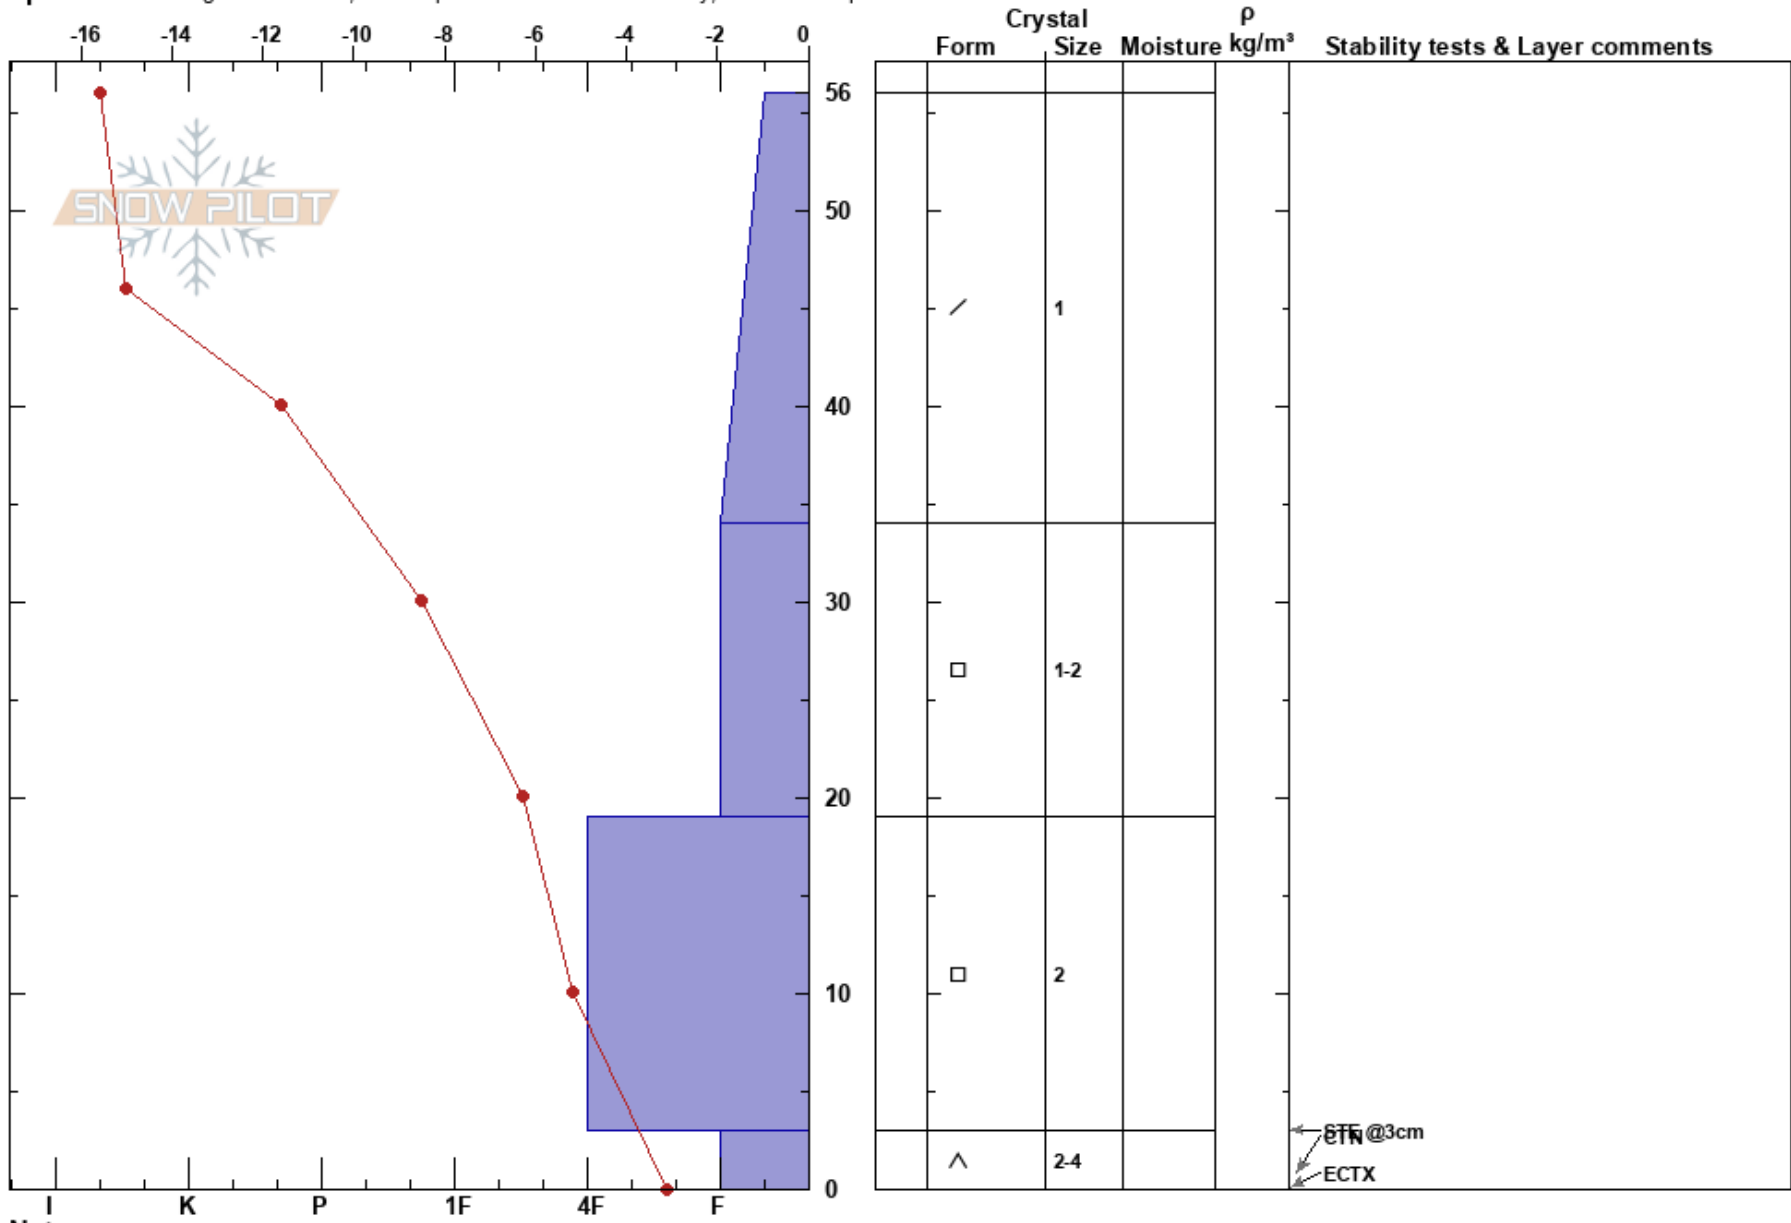

Bergman
 Vail/Summit County
 CO
 Elevation: 11964 ft
 Aspect: W

Austin Finnell
 12/09/2020 - 12:00pm
 Co-ord: 39.56191N, -105.92151W
 Slope Angle: 18°
 Wind Loading: no

Stability: Very Good
 Air Temperature: -6°C
 Sky Cover: CLR
 Precipitation: NO
 Wind: W Calm

HS:56
 PF:30
 PS:15
 3-0cm:Problematic layer

Specifics: Pit dug in a Ski Area; Pit is representative of backcountry; We skied slope

ETN@3cm
 ECTX

Notes: