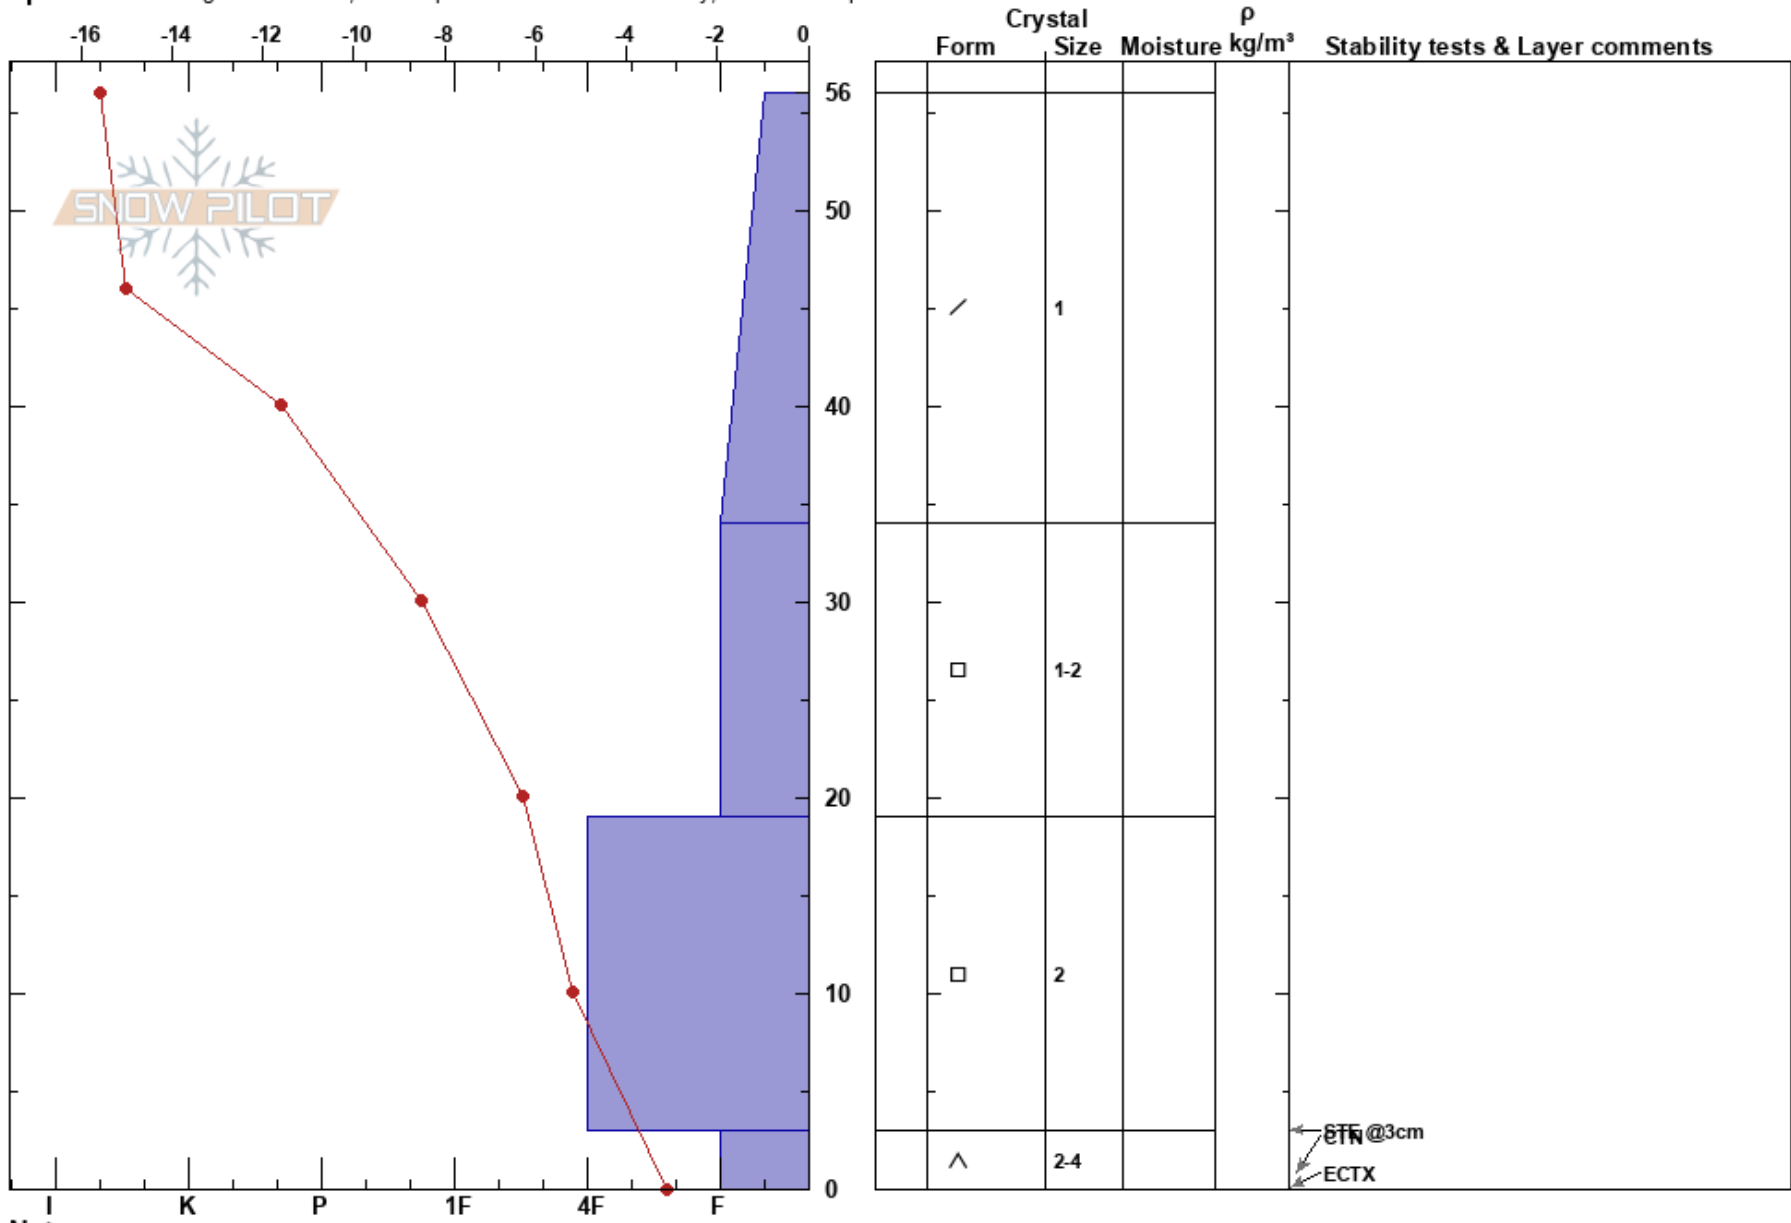

Bergman
 Vail/Summit County
 CO
 Elevation: 11964 ft
 Aspect: W

Austin Finnell
 12/09/2020 - 12:00pm
 Co-ord: 39.56191N, -105.92151W
 Slope Angle: 18°
 Wind Loading: no

Stability: Very Good
 Air Temperature: -6°C
 Sky Cover: CLR
 Precipitation: NO
 Wind: W Calm

HS:56
 PF:30
 PS:15
 3-0cm:Problematic layer

Specifics: Pit dug in a Ski Area; Pit is representative of backcountry; We skied slope

Notes: