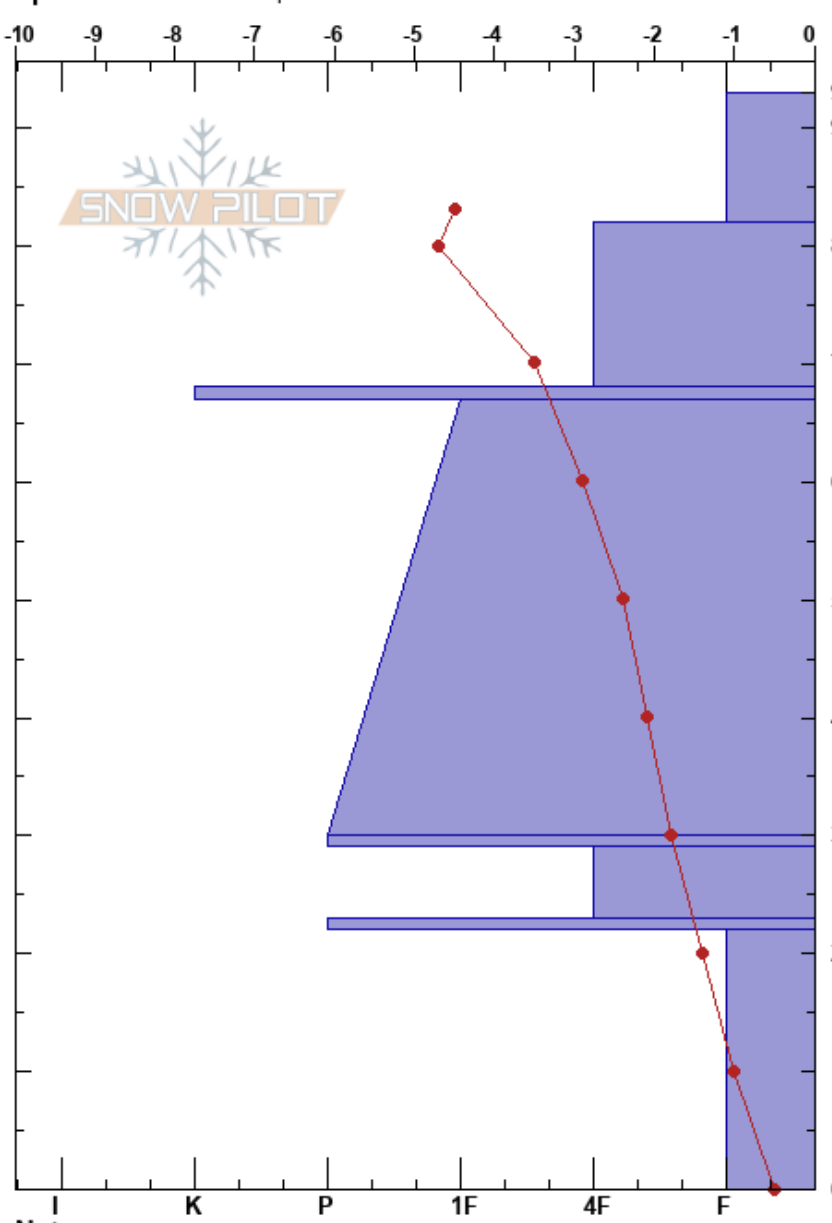

Dolomite Shoulder TL Banff Visitor Safety  
 Banff, Yoho and Kootenay 09/12/2020 - 11:20  
 AB  
**Elevation:** 2260 m  
**Aspect:** S  
**Specifics:** We skied slope

**Co-ord:**  
**Slope Angle:** 5°  
**Wind Loading:**

**Stability:**  
**Air Temperature:** -3°C  
**Sky Cover:** FEW  
**Precipitation:** NO  
**Wind:** Calm

**HS:**93  
**PF:**80  
**PS:**25  
**Layer Notes:**  
 68-67cm: Dec. 7th SC  
 30-29cm: Nov. 5th  
 23-22cm: Nov 5th

Form	Crystal		Moisture	$\rho$ kg/m <sup>3</sup>	Stability tests & Layer comments
	Size				
+	2				
+ ( / )	1-1				
/	1				
-					← CT12, RP @68cm X2 68-67cm: Dec. 7th SC
⊖	1				
⊙ ⊙					30-29cm: Nov. 5th
□	2-3				← CT16, SC @25cm X2
⊙ ⊙					23-22cm: Nov 5th
^ ( □ )	2-5(2)				