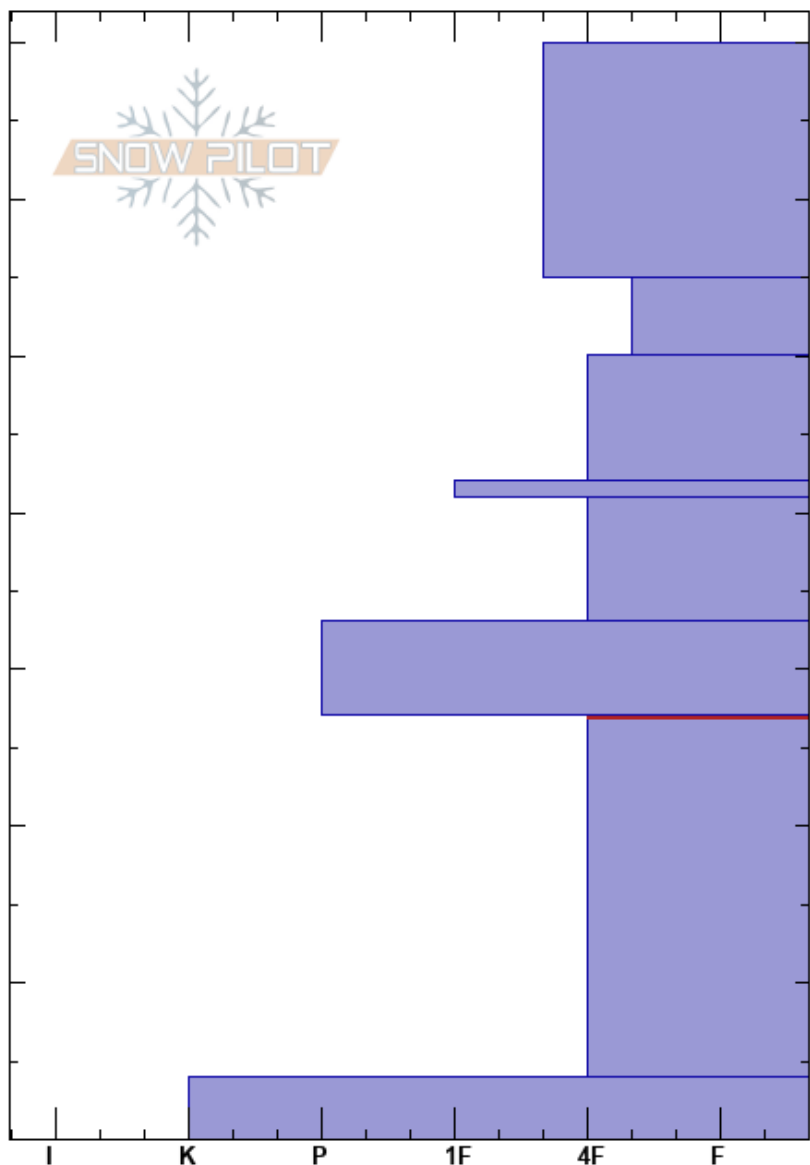

Saddle Peak
 Bridger Range
 MT
Elevation: 8900 ft
Aspect: NE
Specifics: We skied slope

Zach Keskinen
 12/09/2020 - 11:00am
Co-ord: 45.79338N, -110.93477W
Slope Angle: 27°
Wind Loading:

Stability:
Air Temperature:
Sky Cover: SCT
Precipitation: NO
Wind: Calm

HS: 70
 27-4cm: Problematic layer

Depth (cm)	Crystal		Moisture	ρ kg/m ³	Stability tests & Layer comments
	Form	Size			
70 - 60	/		D		
60 - 55	□	1	D		
55 - 50	□	1-2	D		
50 - 45	/		D		
45 - 40	⊖	1-2	D		
40 - 30	■		D		
30 - 25	□ (∧)	2-3	D		← ECTN24 @25cm ← ECTN23 @25cm collapse
25 - 0	■		D		