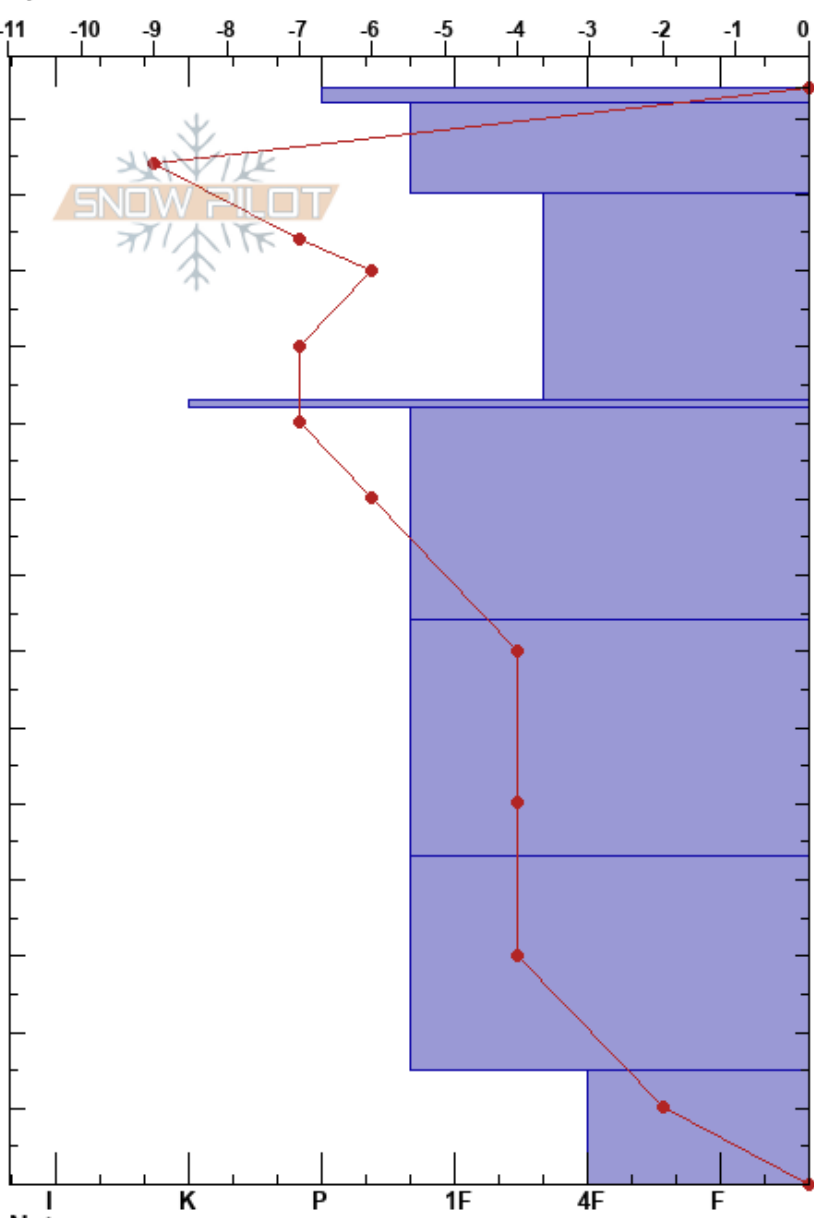

SE Bowl Pillow
Teton Range
WY
Elevation: 9740 ft
Aspect: 106°

Jackson Knoll
12/06/2020 - 9:35am
Co-ord: 43.77598N, -110.92963W
Slope Angle: 41°
Wind Loading: previous

Stability: **HS:144** **Layer Notes:**
Air Temperature: -4°C **PF:14**
Sky Cover: CLR
Precipitation: NO
Wind: Calm

Specifics: Ski tracks on slope; We skied slope

Form	Crystal		ρ kg/m ³	Stability tests & Layer comments
	Size	Moisture		
⊙				
⊖	1			
⊖ (□)	1			
⊙				
□ (⊖)	1			
□ (⊖)	0.5-1			
□	1			
	1-2			

Notes: