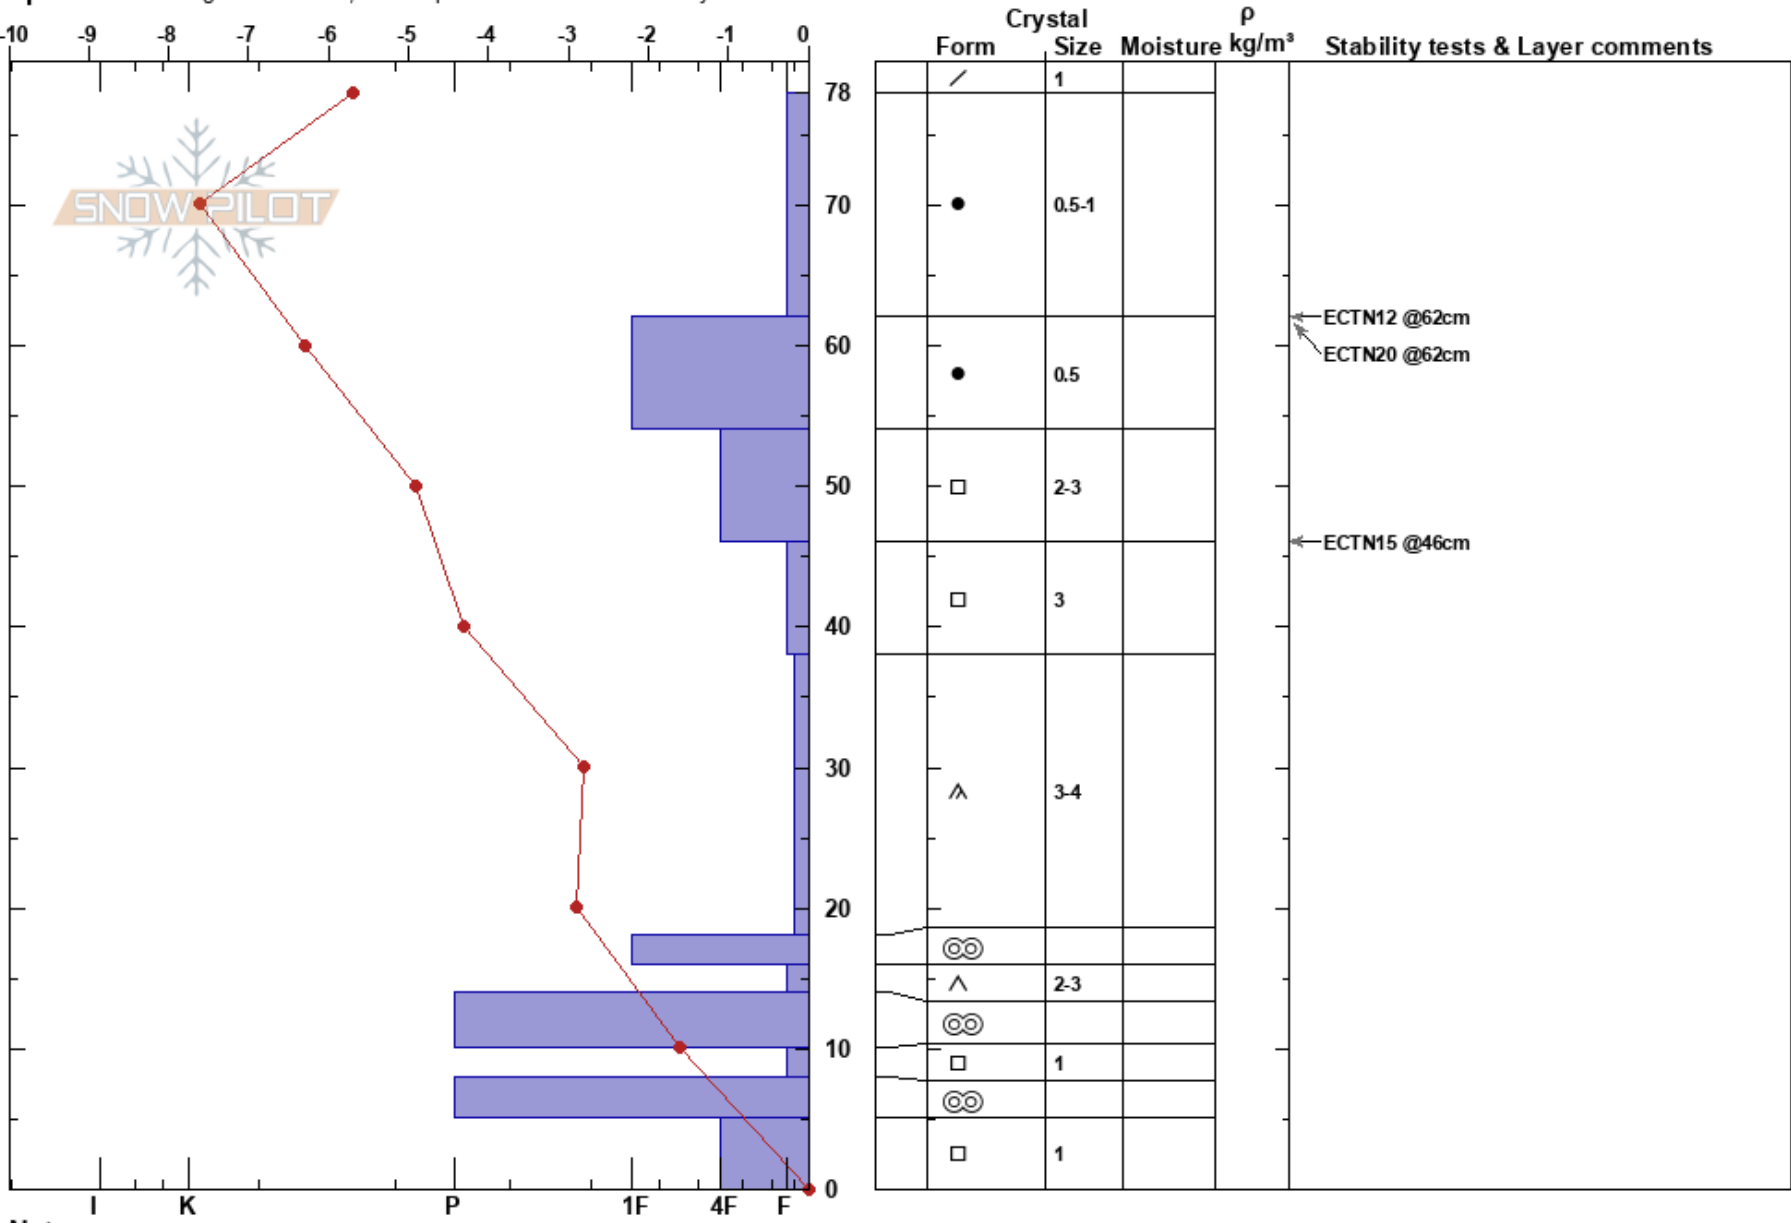

YC Never Never Land  
 Madison Range-N  
 MT  
 Elevation: 9263 ft  
 Aspect: 308°

Griffin Dittmar  
 12/09/2020 - 10:20am  
 Co-ord: 45.20600N, -111.43200W  
 Slope Angle: 24°  
 Wind Loading: yes

Stability: **HS:78**  
 Air Temperature: 0.8°C **PF:39**  
 Sky Cover: SCT **PS:30**  
 Precipitation: NO  
 Wind: SW Moderate

Layer Notes:

Specifics: Pit dug in a Ski Area; Pit is representative of backcountry

Notes: Pit dug by Zach Scheunemann and Griffin Dittmar in a closed area within ski area boundary.