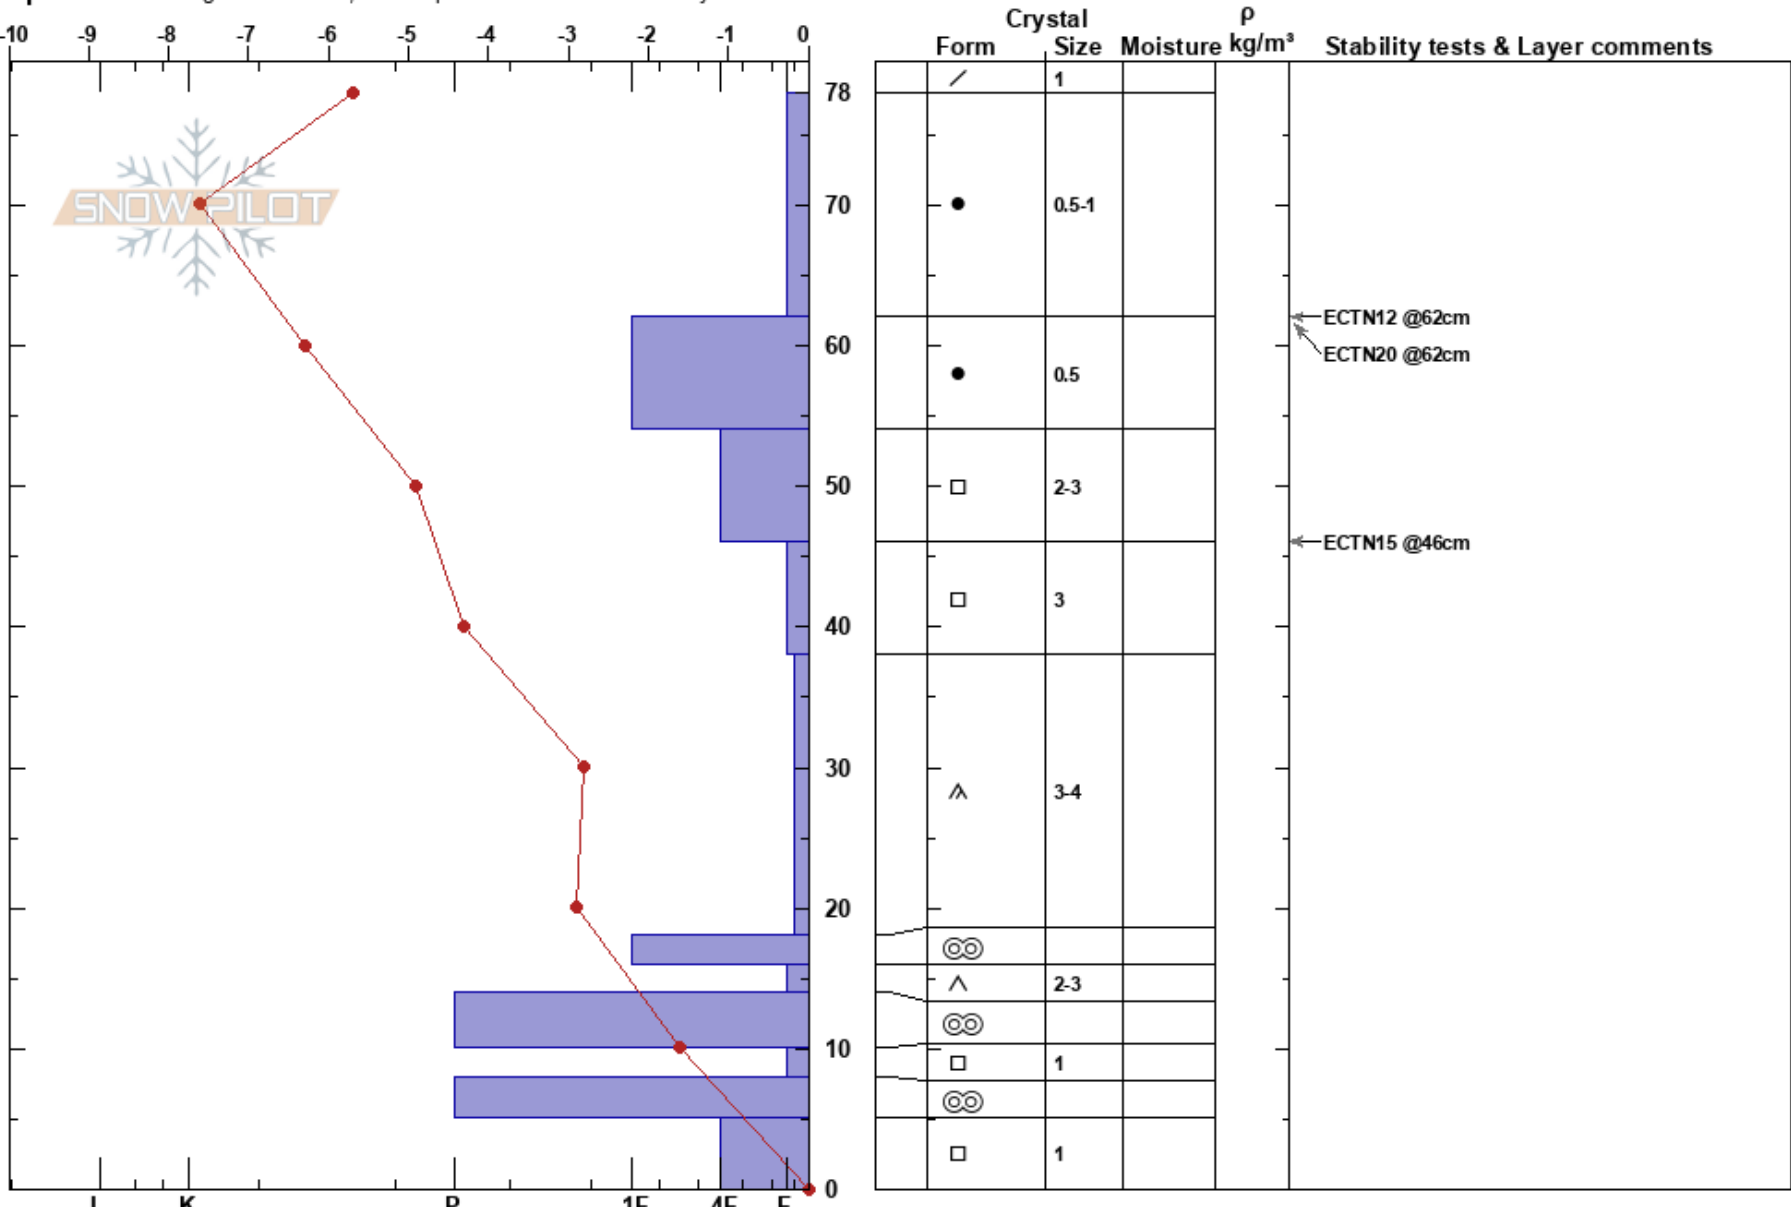

YC Never Never Land
 Madison Range-N
 MT
 Elevation: 9263 ft
 Aspect: 308°
 Specifics: Pit dug in a Ski Area; Pit is representative of backcountry

Griffin Dittmar
 12/09/2020 - 10:20am
 Co-ord: 45.20600N, -111.43200W
 Slope Angle: 24°
 Wind Loading: yes

Stability: **HS:78**
 Air Temperature: 0.8°C **PF:39**
 Sky Cover: SCT **PS:30**
 Precipitation: NO
 Wind: SW Moderate

Layer Notes:

Notes: Pit dug by Zach Scheunemann and Griffin Dittmar in a closed area within ski area boundary.