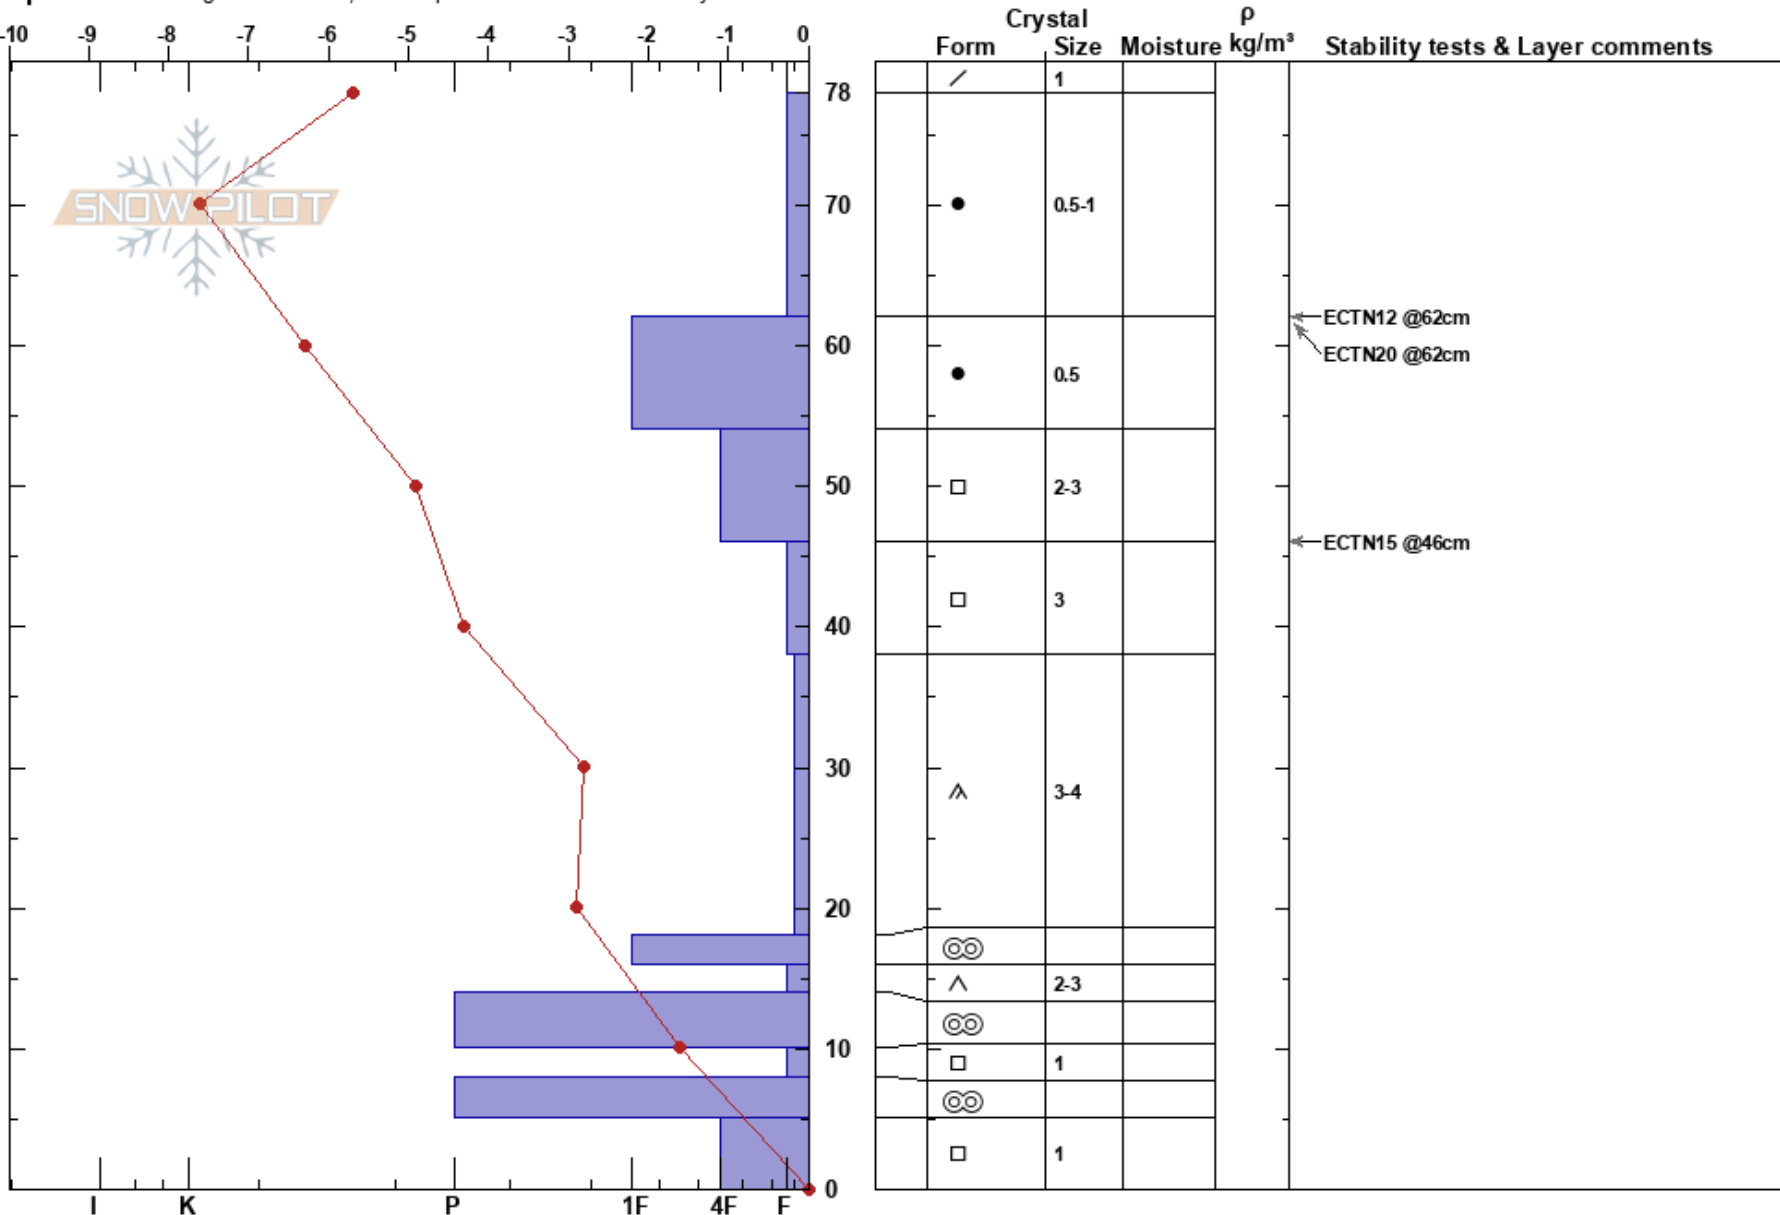

YC Never Never Land  
 Madison Range-N  
 MT  
 Elevation: 9263 ft  
 Aspect: 308°

Griffin Dittmar  
 12/09/2020 - 10:20am  
 Co-ord: 45.20600N, -111.43200W  
 Slope Angle: 24°  
 Wind Loading: yes

Stability: **HS:78**  
 Air Temperature: 0.8°C **PF:39**  
 Sky Cover: SCT **PS:30**  
 Precipitation: NO  
 Wind: SW Moderate

Layer Notes:

Specifics: Pit dug in a Ski Area; Pit is representative of backcountry

Notes: Pit dug by Zach Scheunemann and Griffin Dittmar in a closed area within ski area boundary.