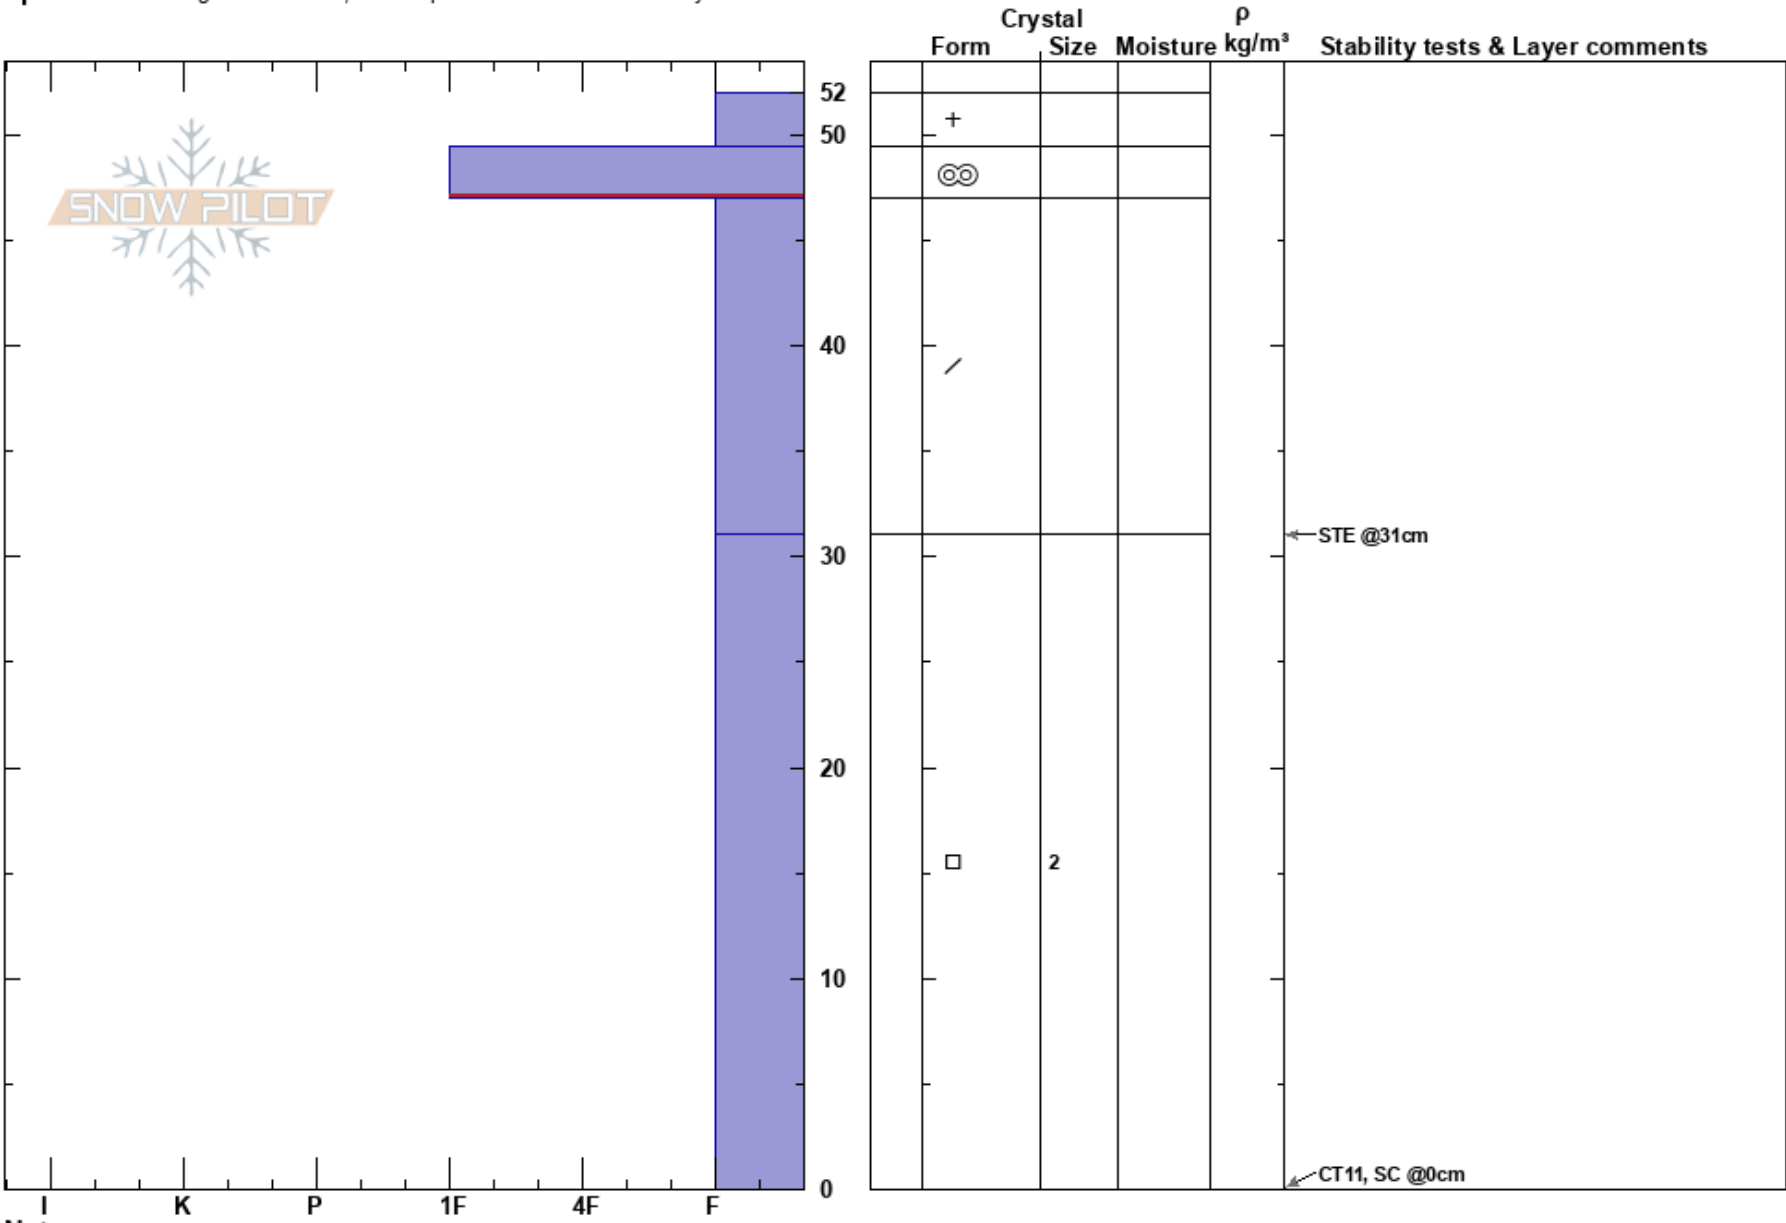

Top West Ridge
 Indian Peaks, Front Rang
 CO
 Elevation: 5749 ft
 Aspect: N
 Specifics: Pit dug in a Ski Area; Pit is representative of backcountry

Ian Fowler
 11/28/2020 - 2:00pm
 Co-ord:
 Slope Angle:
 Wind Loading:

Stability:
 Air Temperature: -1°C
 Sky Cover: CLR
 Precipitation: NO
 Wind: Calm

HS:52
 Layer Notes:
 49.4-47cm: Problematic layer

Notes: