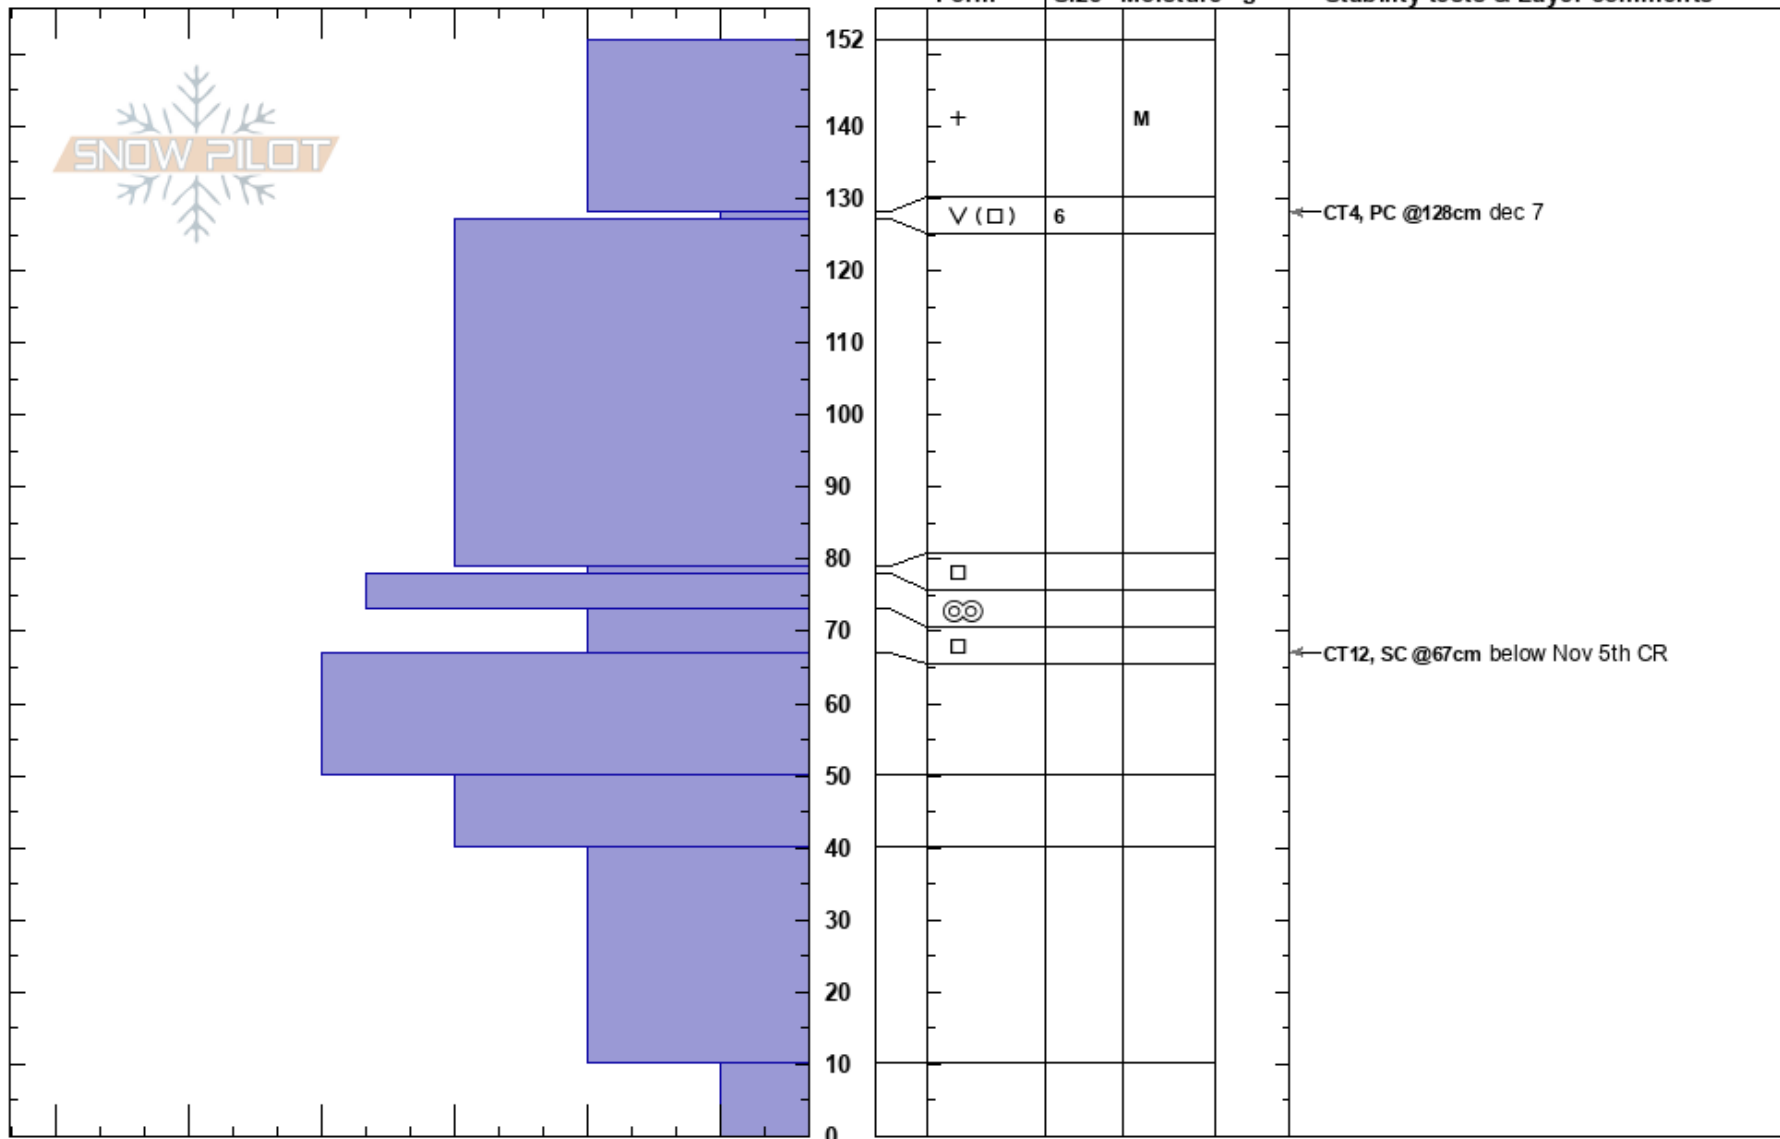

Cathedral bench  
 Rockies  
 BC  
 Elevation: 1900 m  
 Aspect: NW

Storm Mountain  
 08/12/2020 - 15:30  
 Co-ord:  
 Slope Angle: 24°  
 Wind Loading:

Stability:  
 Air Temperature: -1°C  
 Sky Cover: X  
 Precipitation: NO  
 Wind: Calm

HS:152  
 PS:25  
 Layer Notes:

Specifics: Collapsing, localized; Cracking; Recent avalanche activity on different slopes

Notes: