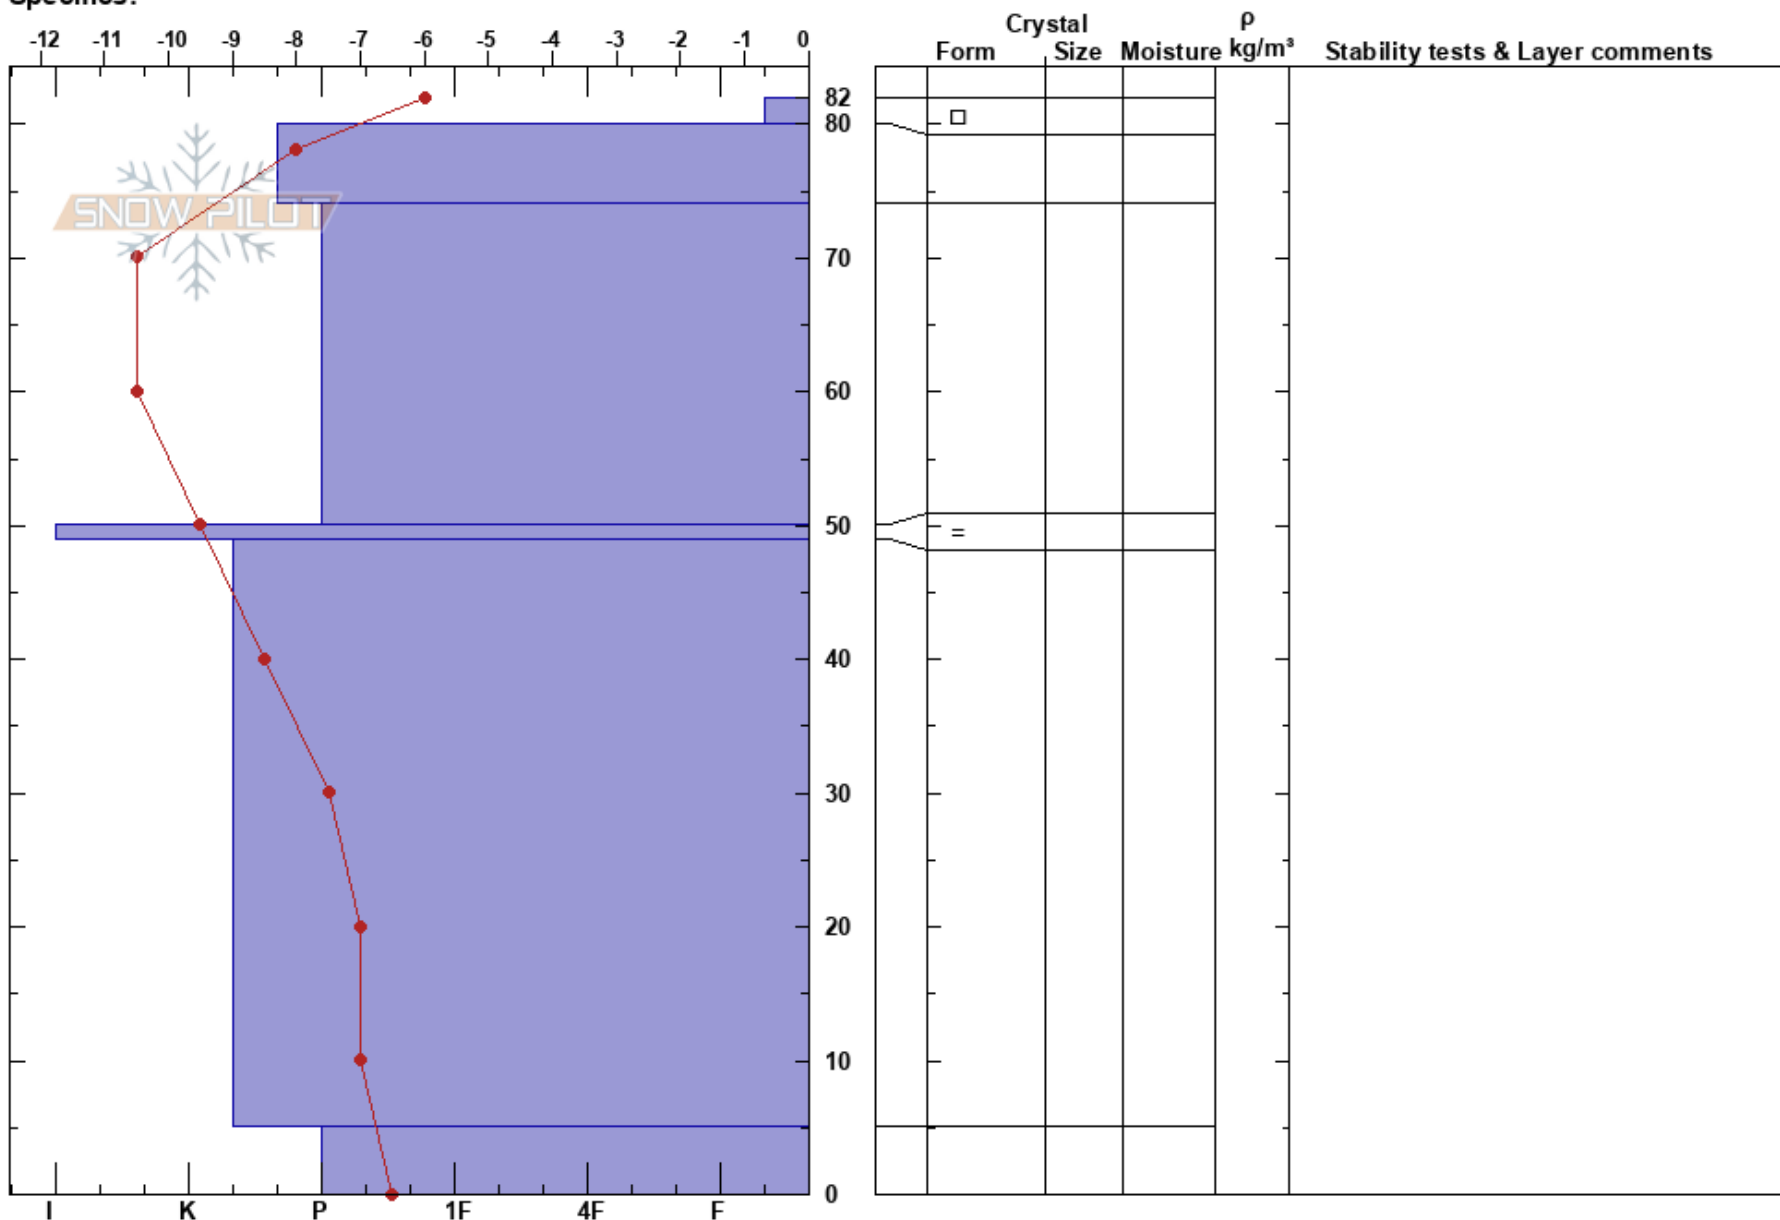

Lower Kidney Apron
Eastern Sierra Nevada
CA

josh feinberg
12/08/2020 - 1:00pm
Co-ord: 37.89922N, -119.20067E
Slope Angle: 31°
Wind Loading: previous

Stability:
Air Temperature: 5°C
Sky Cover: CLR
Precipitation: NO
Wind: Calm

HS:82
PF:10 82-80cm:Problematic layer
PS:1

Specifics:

Notes: Pit dug in wind drifted rib on otherwise bare overall Southeasterly facing talus slope