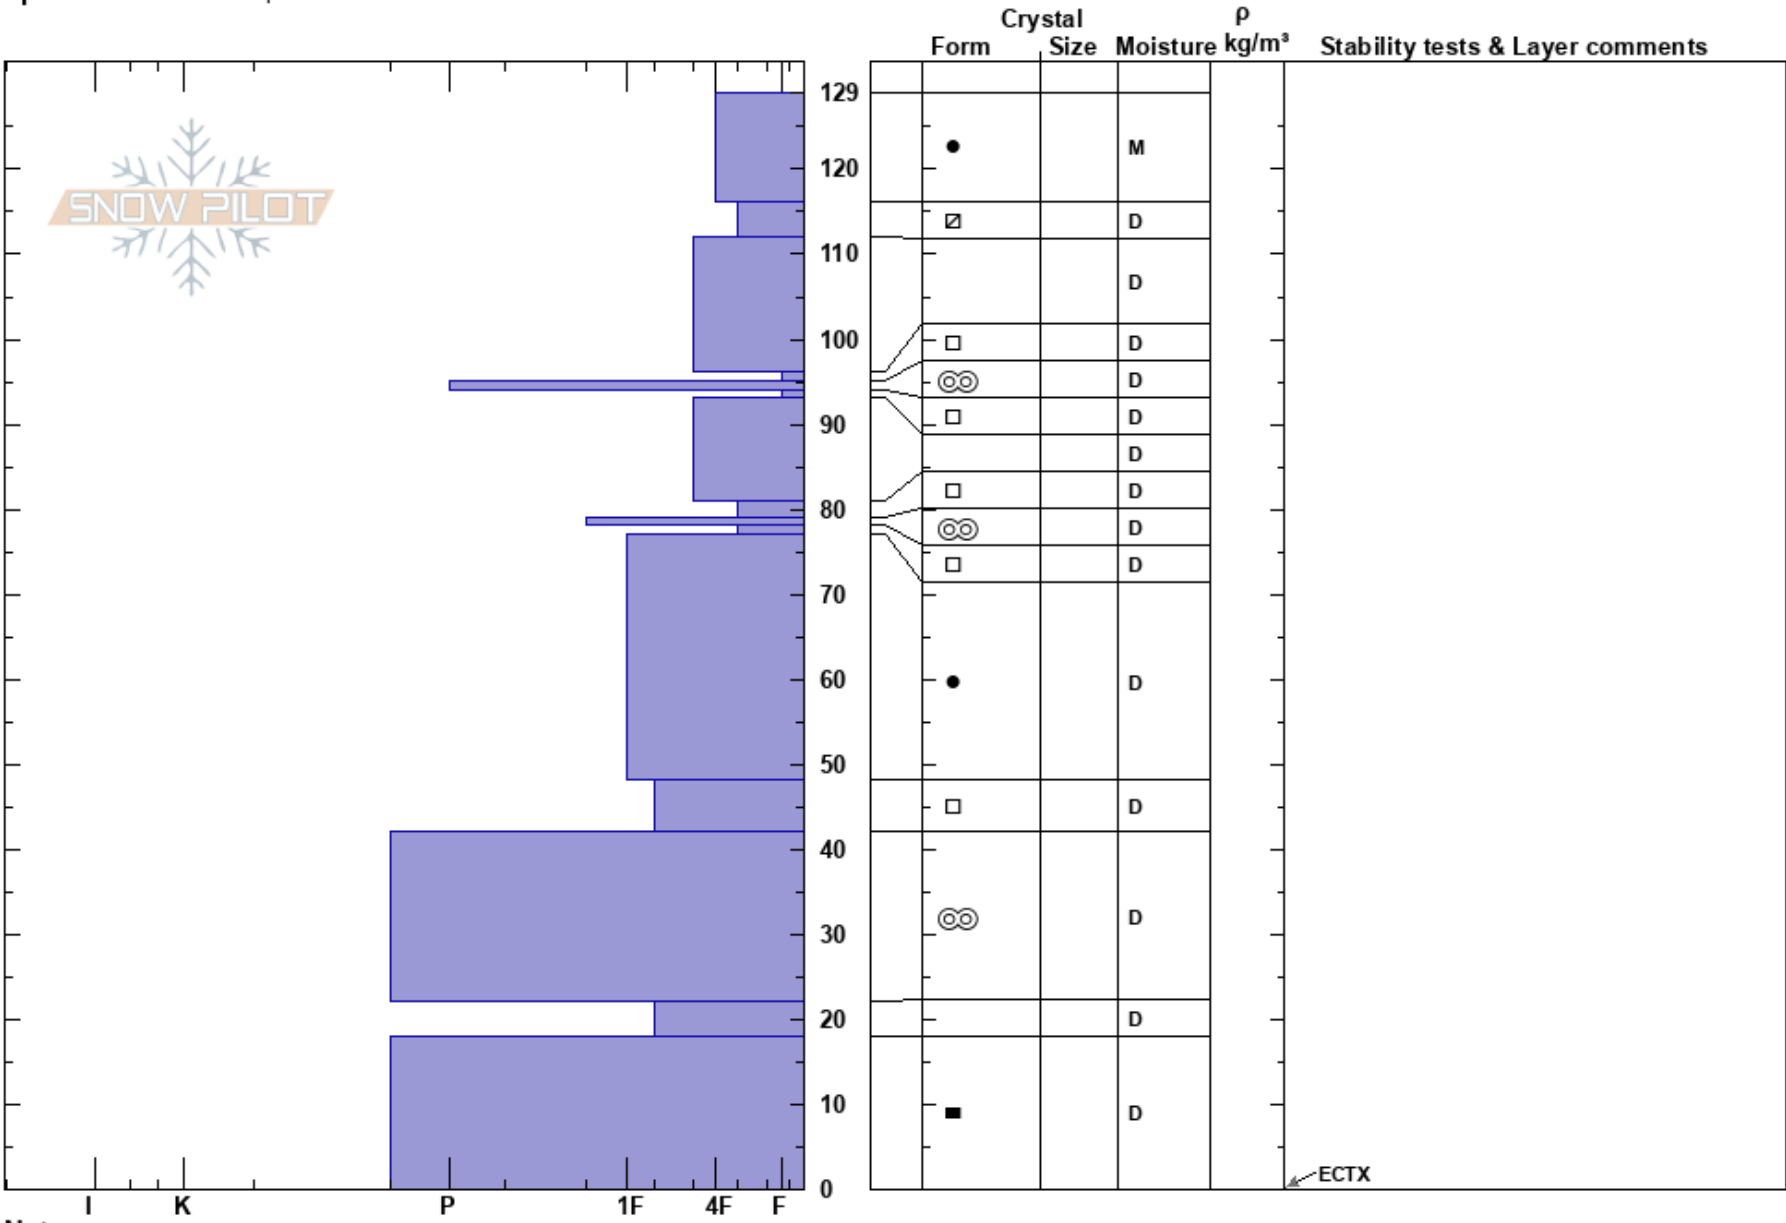

Link Lake  
 Whitefish  
 MT  
 Elevation: 6590 ft  
 Aspect: N  
 Specifics: We skied slope

Clancy Nelson  
 12/08/2020 - 1:30pm  
 Co-ord: 48.76270N, -114.57840E  
 Slope Angle: 22°  
 Wind Loading: no

Stability:  
 Air Temperature:  
 Sky Cover: BKN  
 Precipitation: NO  
 Wind: SW Light Breeze

HS:129  
 PF:25  
 PS:10  
 Layer Notes:

ECTX

Notes: