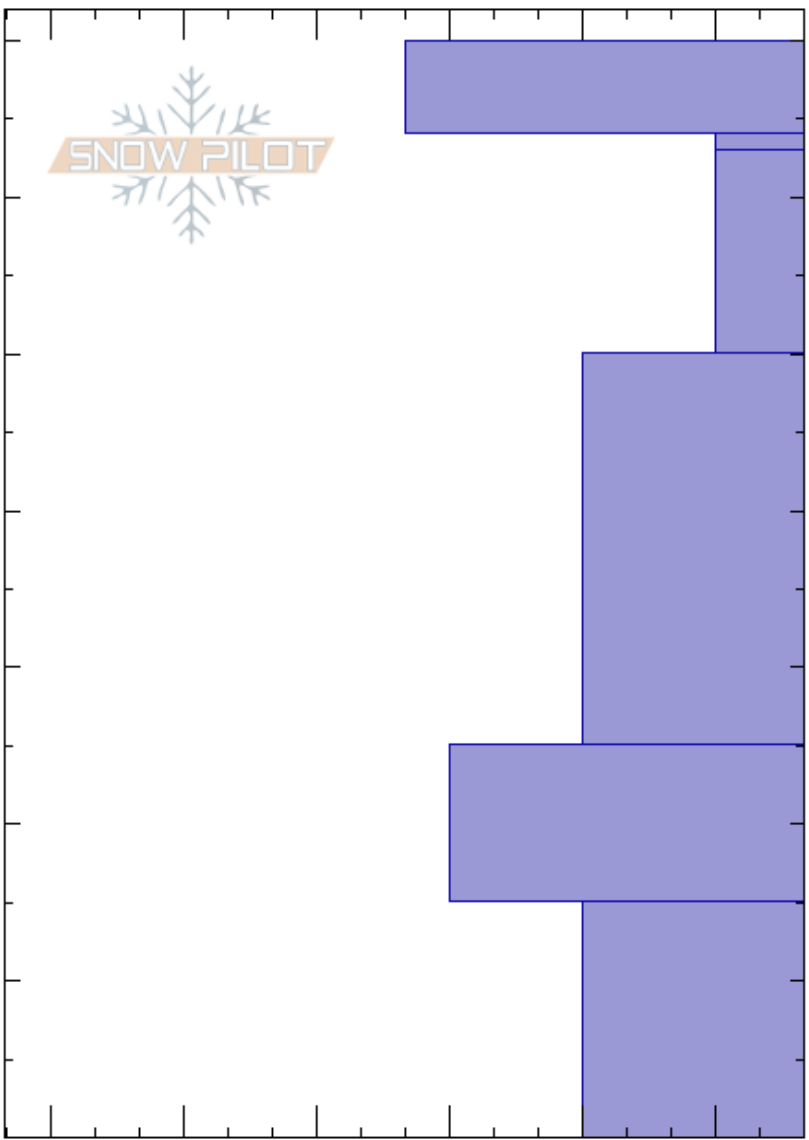

Mt Judah
 Donner Pass Area
 CA
Elevation: 8092 ft
Aspect: NE
Specifics:

Jake Palmer
 12/08/2020 - 1:00pm
Co-ord: 39.30228N, -120.31626W
Slope Angle: 25°
Wind Loading: no

Stability:
Air Temperature: 4°C
Sky Cover: CLR
Precipitation: NO
Wind: Calm

HS:70
Layer Notes:
 64-63cm:Problematic layer

Height (cm)	Crystal		ρ kg/m ³	Stability tests & Layer comments
	Form	Size		
70	•	0.1		
64-63	☒	1		← STE @64cm
63-50	☒	0.5-0.3		
50				
40	•	0.3		
20	•	0.3		
10	•	0.5		