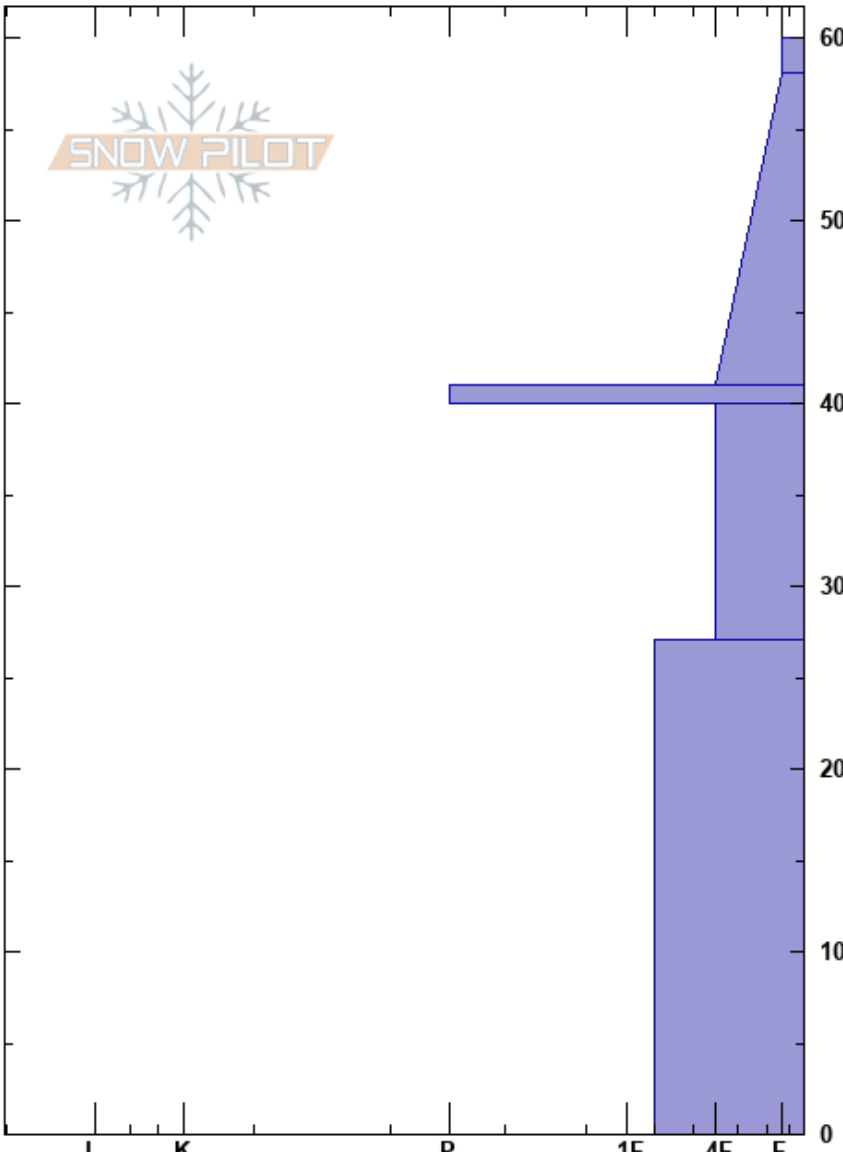

Brooklyn
 San Juan Range
 CO
 Elevation: 11463 ft
 Aspect: 280°
 Specifics:

Ann Mellick
 12/08/2020 - 1:00pm
 Co-ord: 37.86722N, -107.71442W
 Slope Angle: 29°
 Wind Loading:

Stability:
 Air Temperature: 7°C
 Sky Cover: CLR
 Precipitation: NO
 Wind: Calm

HS:60 Layer Notes:

Form	Crystal		ρ kg/m ³	Stability tests & Layer comments
	Size	Moisture		
☐	0.5			
☐	1			
⊙⊙				
☐	1			
☐	1			

CTN
 ECTX

Notes: