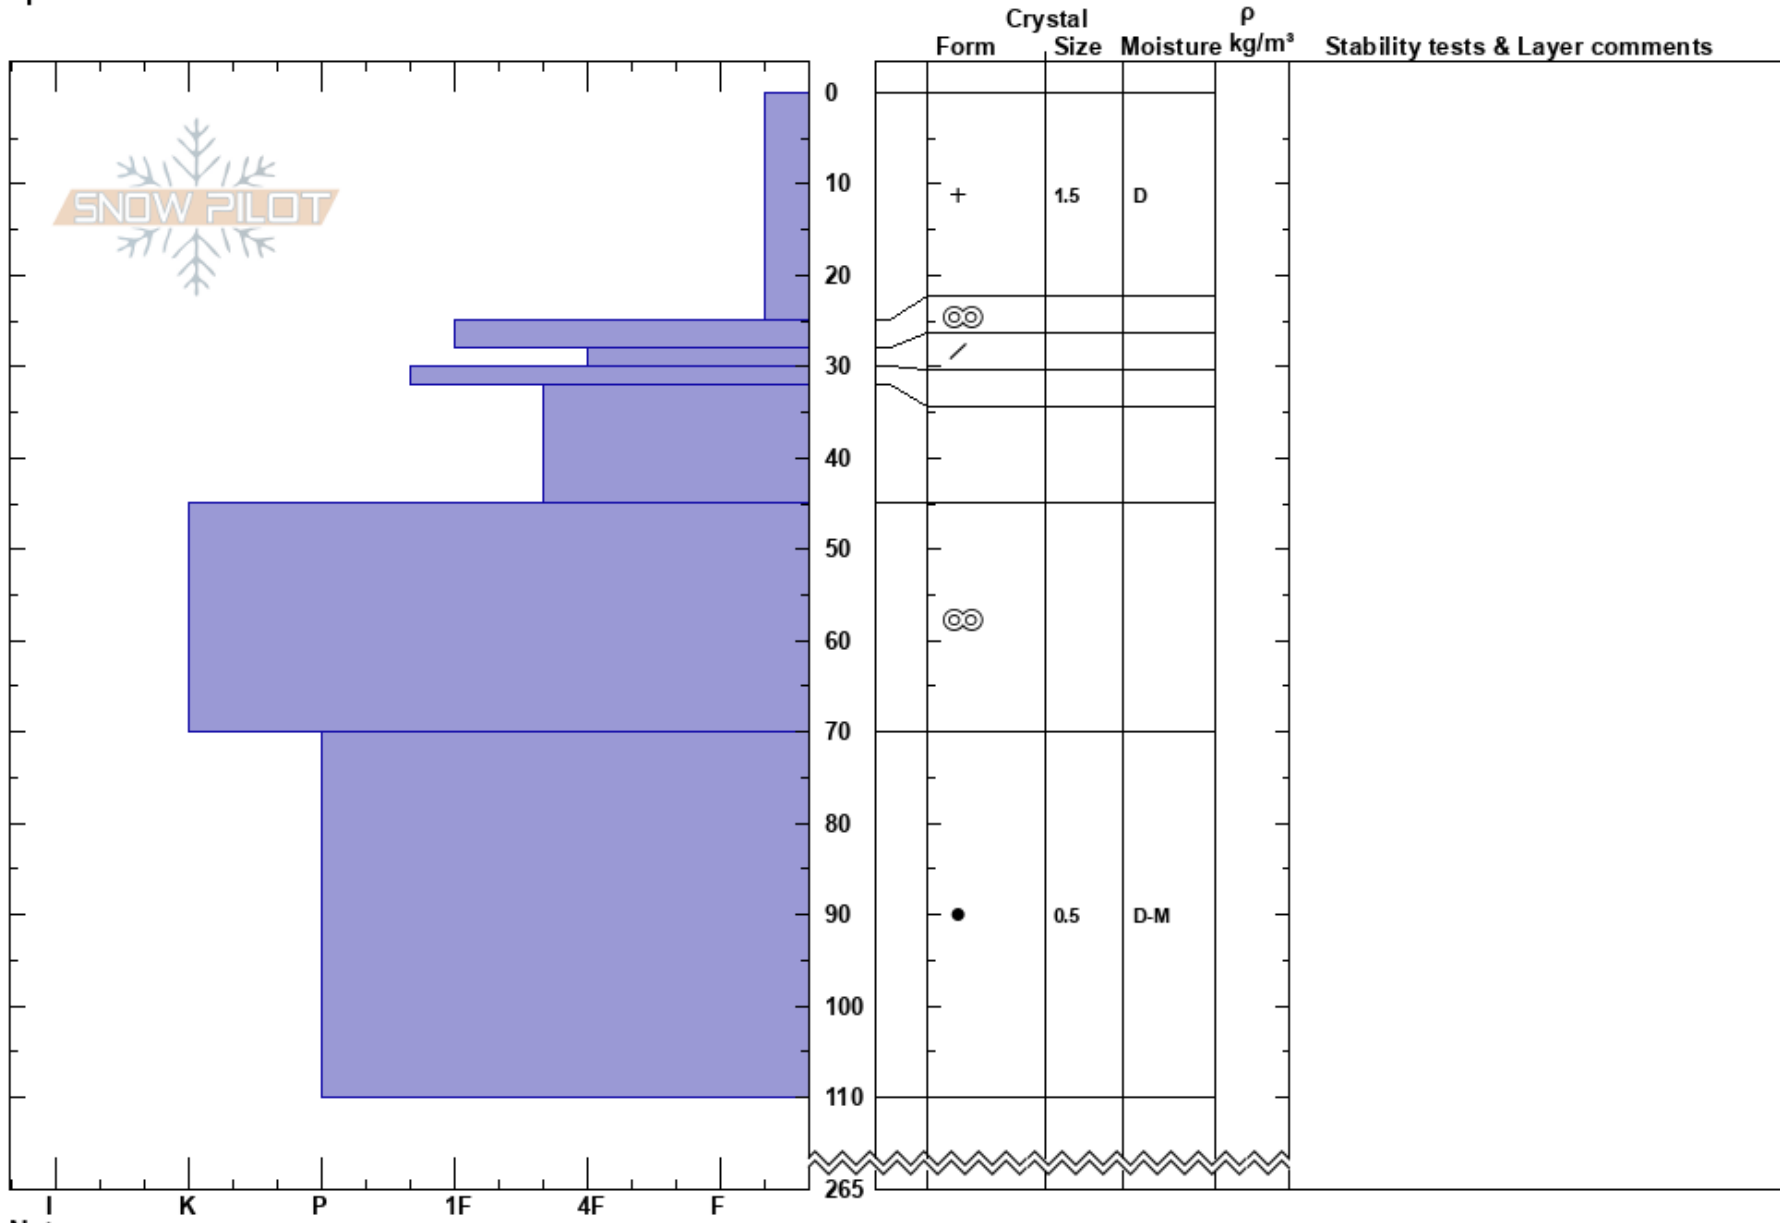

Jardine trees
 Selkirks
 BC
Elevation: 2200 m
Aspect: 360°
Specifics:

Jason Remple
 25/03/2017 - 10:00
Co-ord:
Slope Angle: 30°
Wind Loading: yes

Stability:
Air Temperature: -4°C
Sky Cover: FEW
Precipitation: S2
Wind: SW Light Breeze

HS:265
PS: 30
Layer Notes:

Notes: