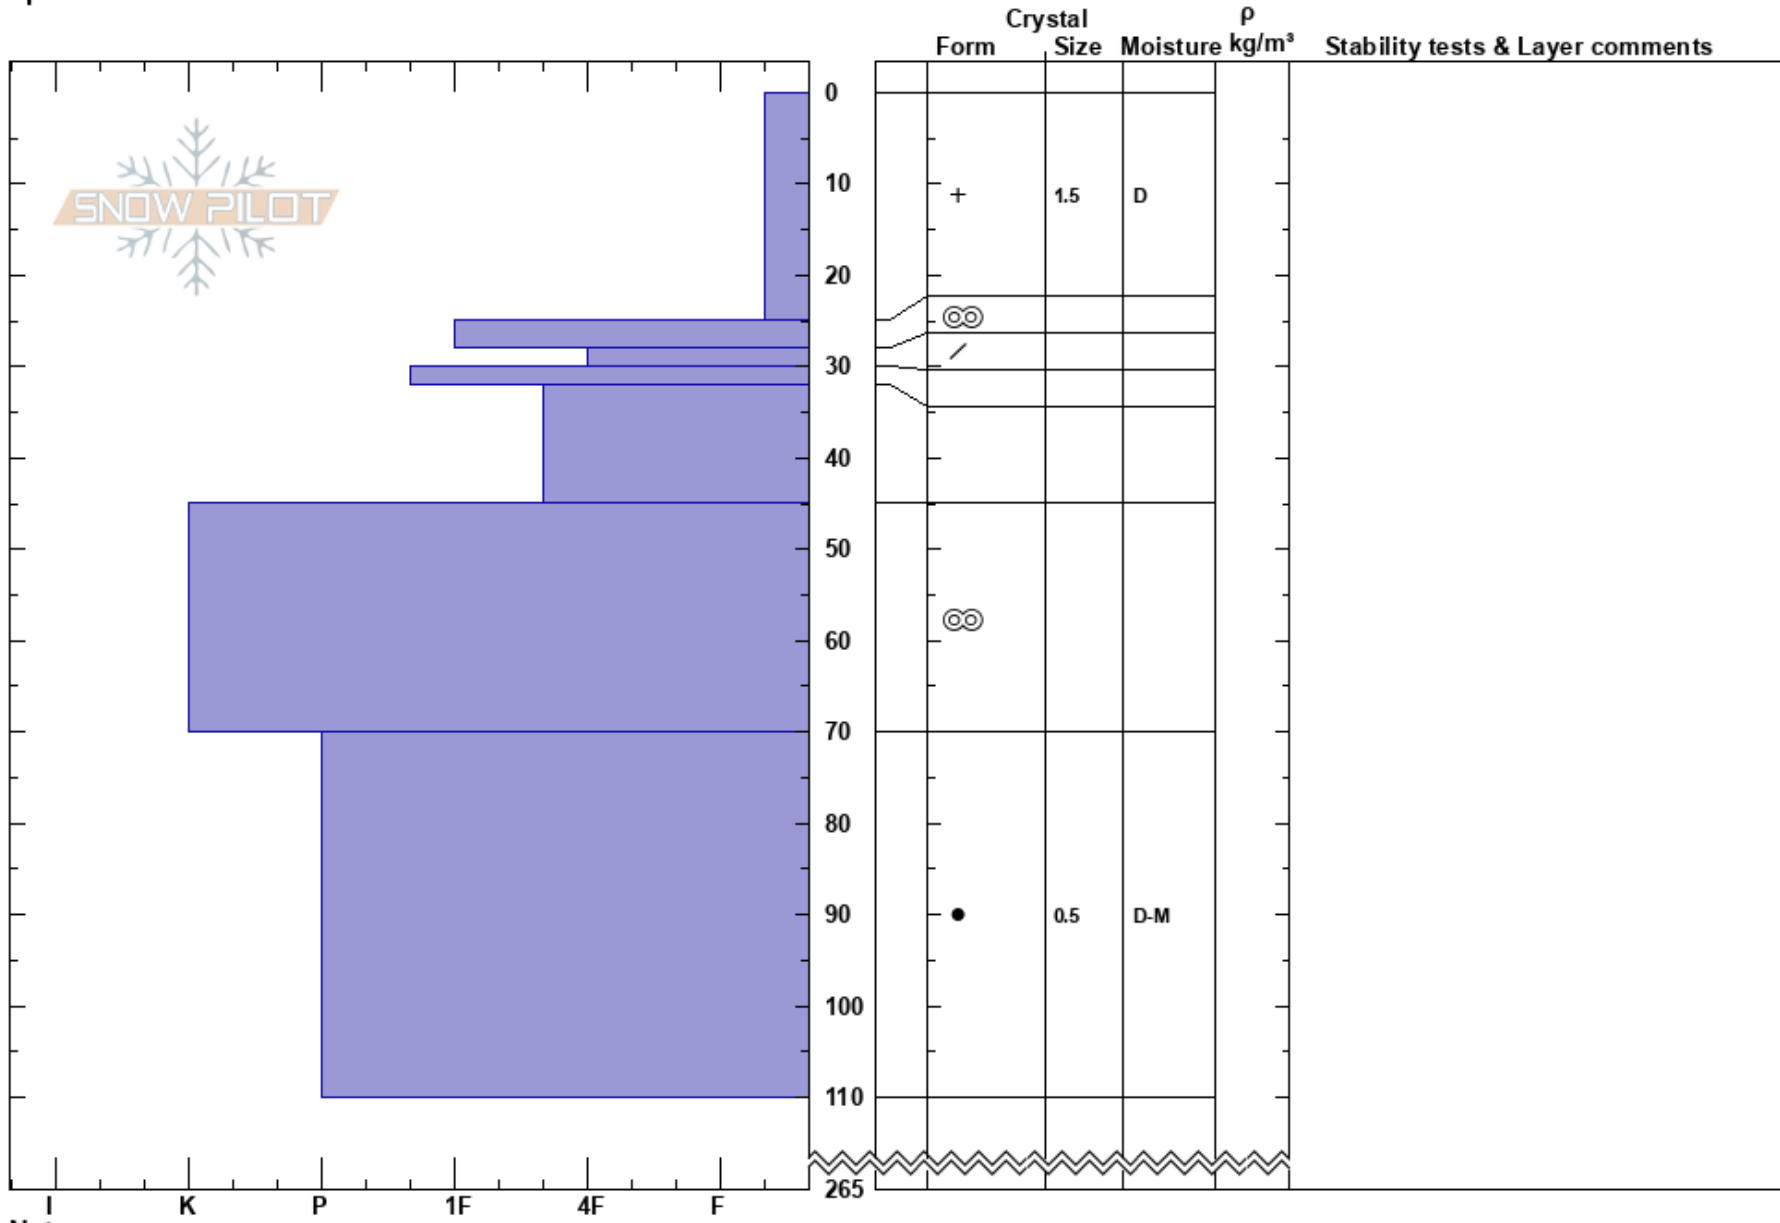

Jardine trees
 Selkirks
 BC
 Elevation: 2200 m
 Aspect: 360°
 Specifics:

Jason Remple
 25/03/2017 - 10:00
 Co-ord:
 Slope Angle: 30°
 Wind Loading: yes

Stability:
 Air Temperature: -4°C
 Sky Cover: FEW
 Precipitation: S2
 Wind: SW Light Breeze

HS:265
 PS: 30

Layer Notes:

Notes: