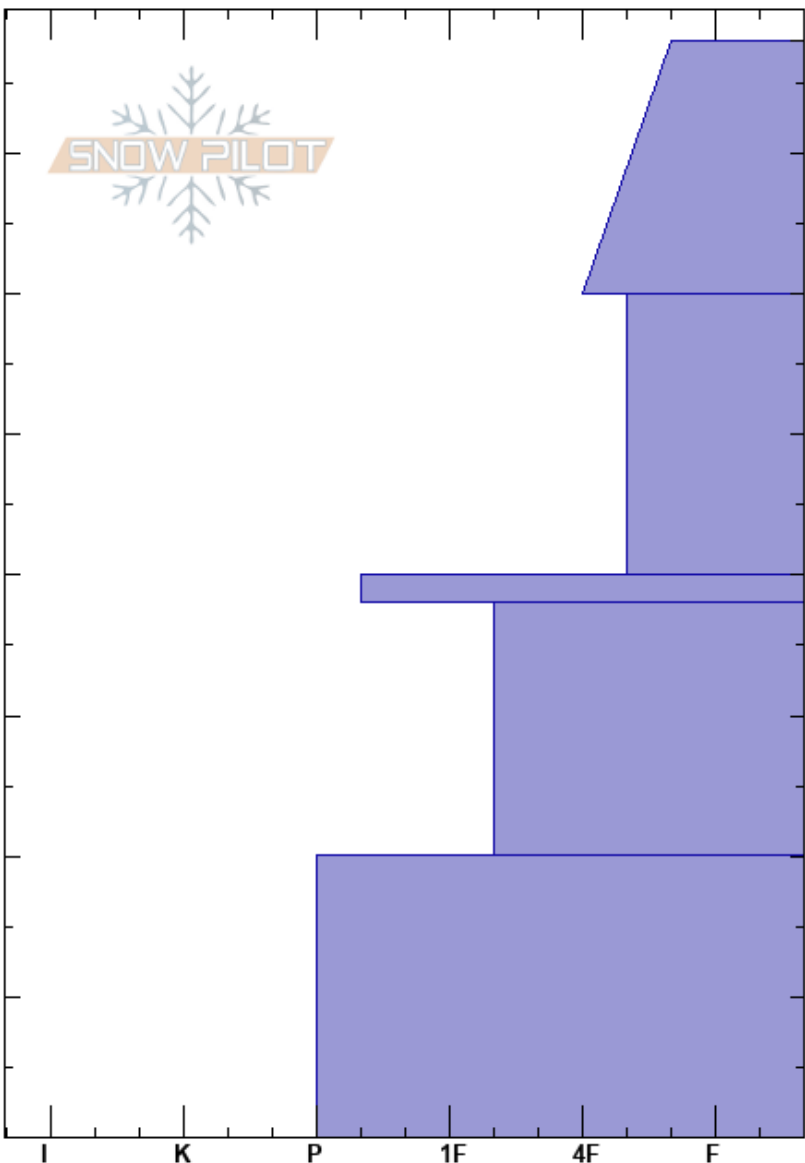

Ramp Low
 Bridger Range
 MT
 Elevation: 7950 ft
 Aspect: 50°
 Specifics: Ski tracks on slope; We skied slope

Alex Marienthal
 12/08/2020 - 9:15am
 Co-ord: 45.82924N, -110.93004W
 Slope Angle: 21°
 Wind Loading: no

Stability: Good
 Air Temperature:
 Sky Cover: BKN
 Precipitation: NO
 Wind: Calm

HS:78
 PF:65 60-40cm:Problematic layer
 PS:25

Layer Notes:

Depth (cm)	Crystal		Moisture	ρ kg/m ³	Stability tests & Layer comments
	Form	Size			
0-10	⊙⊙				
10-20	⊠	2			
20-40	⊙⊙				
40-41	⊠				← PST70/100 (Arr) @41cm
41-55	⊠				
55-60	⊠				← PST20/100 (SF) @55cm
60-78	/ (⊠)	0.5-1 (1)			

Notes:

2x ECTX