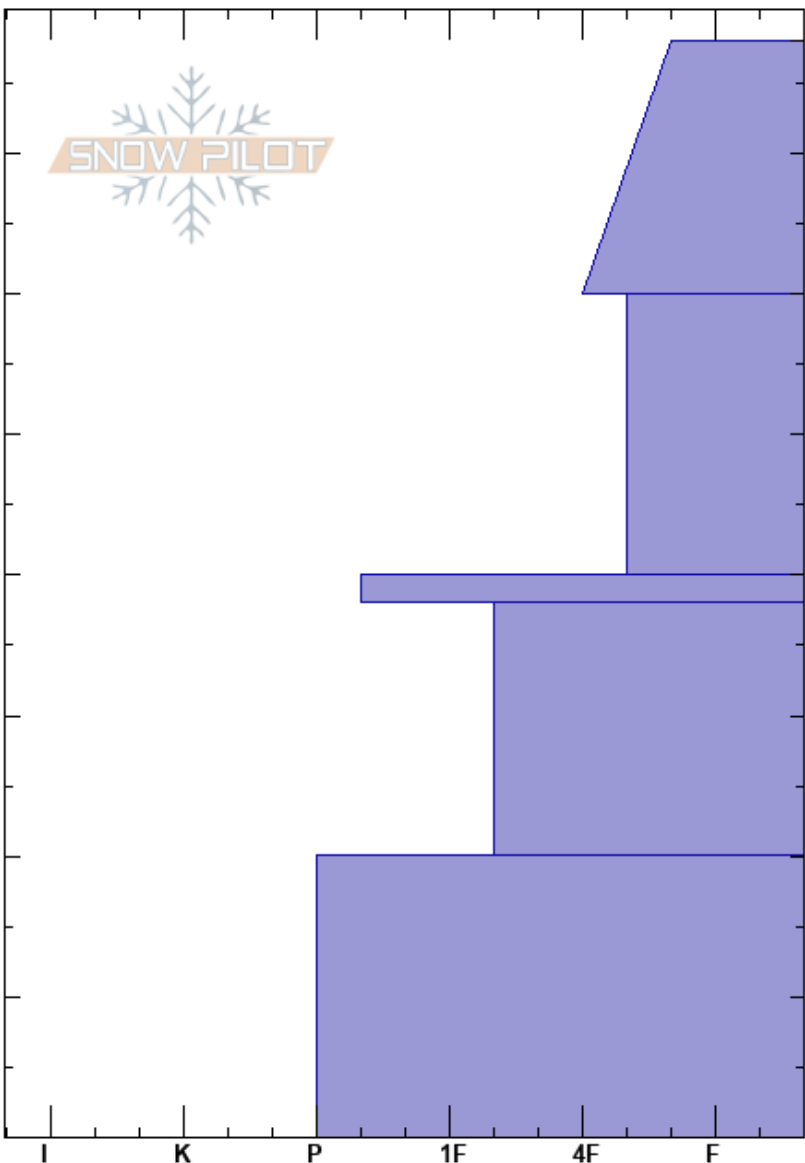

Ramp Low
 Bridger Range
 MT
 Elevation: 7950 ft
 Aspect: 50°
 Specifics: Ski tracks on slope; We skied slope

Alex Marienthal
 12/08/2020 - 9:15am
 Co-ord: 45.82924N, -110.93004W
 Slope Angle: 21°
 Wind Loading: no

Stability: Good
 Air Temperature:
 Sky Cover: BKN
 Precipitation: NO
 Wind: Calm

HS:78
 PF:65 60-40cm:Problematic layer
 PS:25

Layer Notes:

Depth (cm)	Crystal		Moisture	ρ kg/m ³	Stability tests & Layer comments
	Form	Size			
78					
70	/ (□)	0.5-1 (1)			
60					
50	□	1-2			← PST20/100 (SF) @55cm
40	⊙⊙				← PST70/100 (Arr) @41cm
30	⊖	2			
20					
10	⊙⊙				
0					↙ 2x ECTX