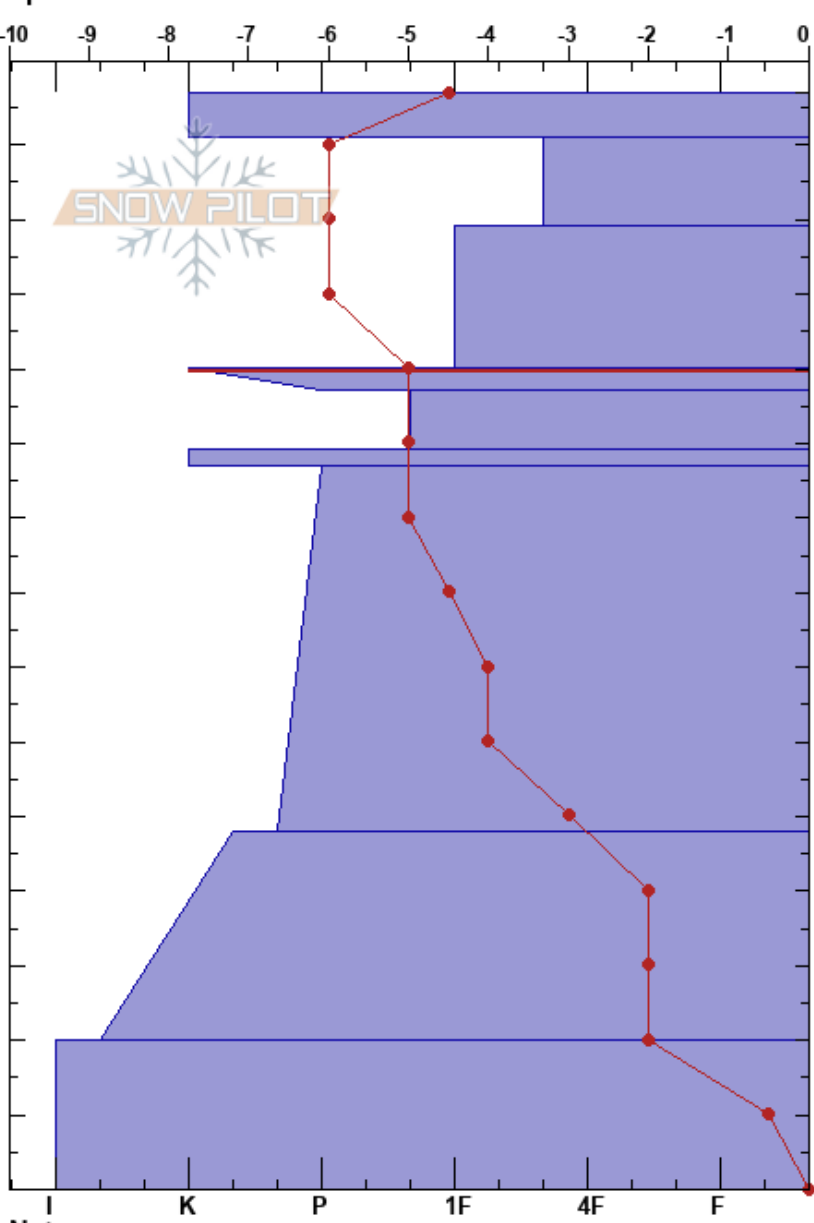

Mount Baptiste
 Flathead Range
 MT
 Elevation: 7257 ft
 Aspect: 215°
 Specifics:

Jackson George
 12/07/2020 - 12:30pm
 Co-ord: 12U 303567W 5334446N
 Slope Angle: 30°
 Wind Loading: yes

Stability: Very Good **HS:147**
 Air Temperature: -3°C
 Sky Cover: SCT
 Precipitation: NO
 Wind: W Moderate
Layer Notes:
 110-107cm:Problematic layer

Depth (cm)	Crystal		ρ kg/m ³	Stability tests & Layer comments
	Form	Size		
147	⊙⊙	0.5-1		
140	⊠	0.1-0.5		
130				← ECTN13 @129cm
120	/ (□)	0.1-0.3		
110	⊙⊙	1-1.5		← ECTN24 @110cm
100	⊠	0.5-1		
100	⊙⊙	2-3		
90				
80				
70	⊠	0.3-0.5		
60				
50				
40	■	2-5		
30				
20				
10	□	2-3		
0				