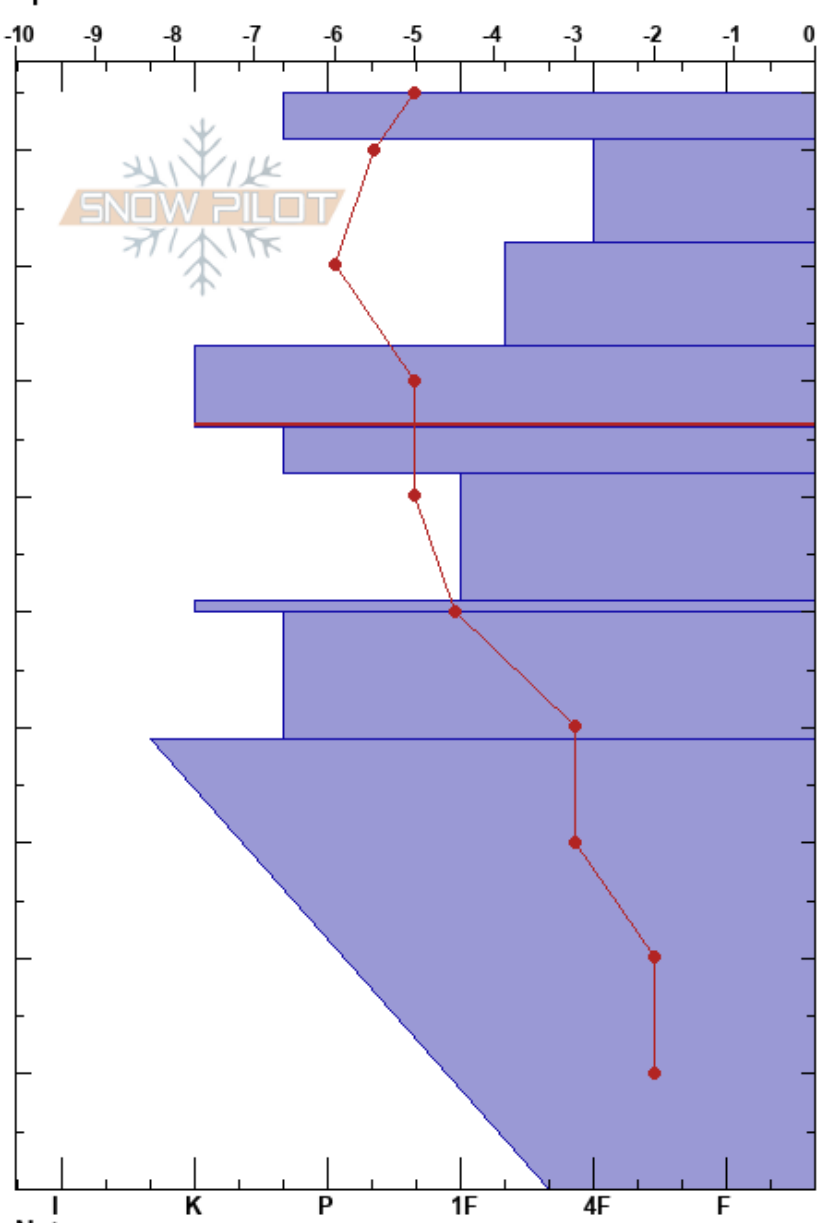

S.Fork Logan Creek
 Flathead Range
 MT
 Elevation: 6067 ft
 Aspect: 195°
 Specifics:

Jackson George
 12/07/2020 - 10:15am
 Co-ord: 12U 302708W 5334609N
 Slope Angle: 33°
 Wind Loading: no

Stability: Very Good
 Air Temperature: -1°C
 Sky Cover: SCT
 Precipitation: NO
 Wind: Calm

HS:95
 Layer Notes:
 73-66cm: Problematic layer
 39-0cm: Brush/Cavity Hoar at base

Height (cm)	Crystal		Moisture	ρ kg/m ³	Stability tests & Layer comments
	Form	Size			
95	⊙⊙	2-5			
90	⊠	0.1-0.3			
80	□	0.1-0.5			
70	⊙⊙(♥)	3-4			
60	⊠(♥)	2-3			
50	⊠	0.3-0.1			
40	⊙⊙	1-2			
30	⊠	0.5-1.5			
20	■(▽)	2-4			39-0cm: Brush/Cavity Hoar at base
0					ECTX