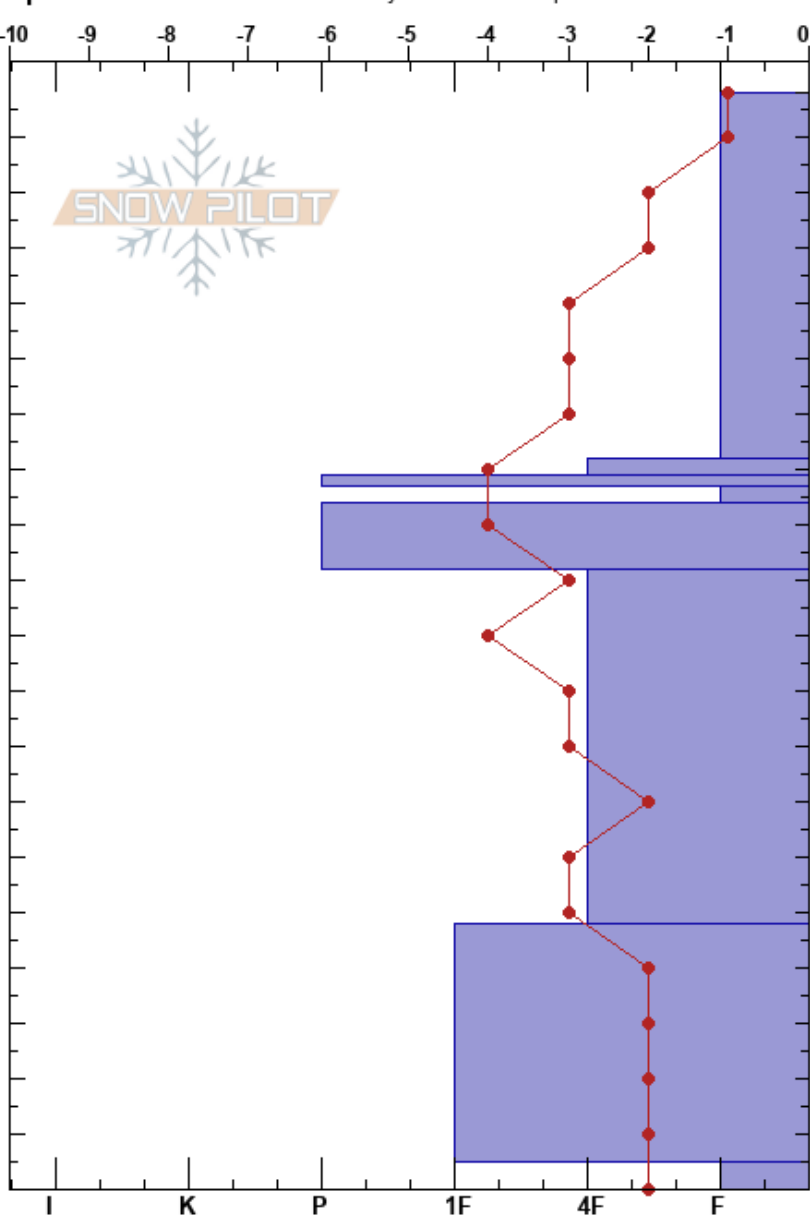

Tincan Trees
 Chugach Range
 AK
 Elevation: 1465 ft
 Aspect: W

Mary Gianotti
 12/07/2020 - 1:10pm
 Co-ord: 06V 380781E 6741430N
 Slope Angle: 30°
 Wind Loading:

Stability:
 Air Temperature: -1°C
 Sky Cover: OVC
 Precipitation: S2
 Wind: Calm

HS:198 Layer Notes:
 127-124cm: Problematic layer

Specifics: Recent avalanche activity on different slopes

Form	Crystal		Moisture	ρ kg/m ³	Stability tests & Layer comments
	Size				
+	1				
+	2				
/	2				
⊙	2				
□	2				
⊙	2				
•	1				
•	0.5				
⊖	2				