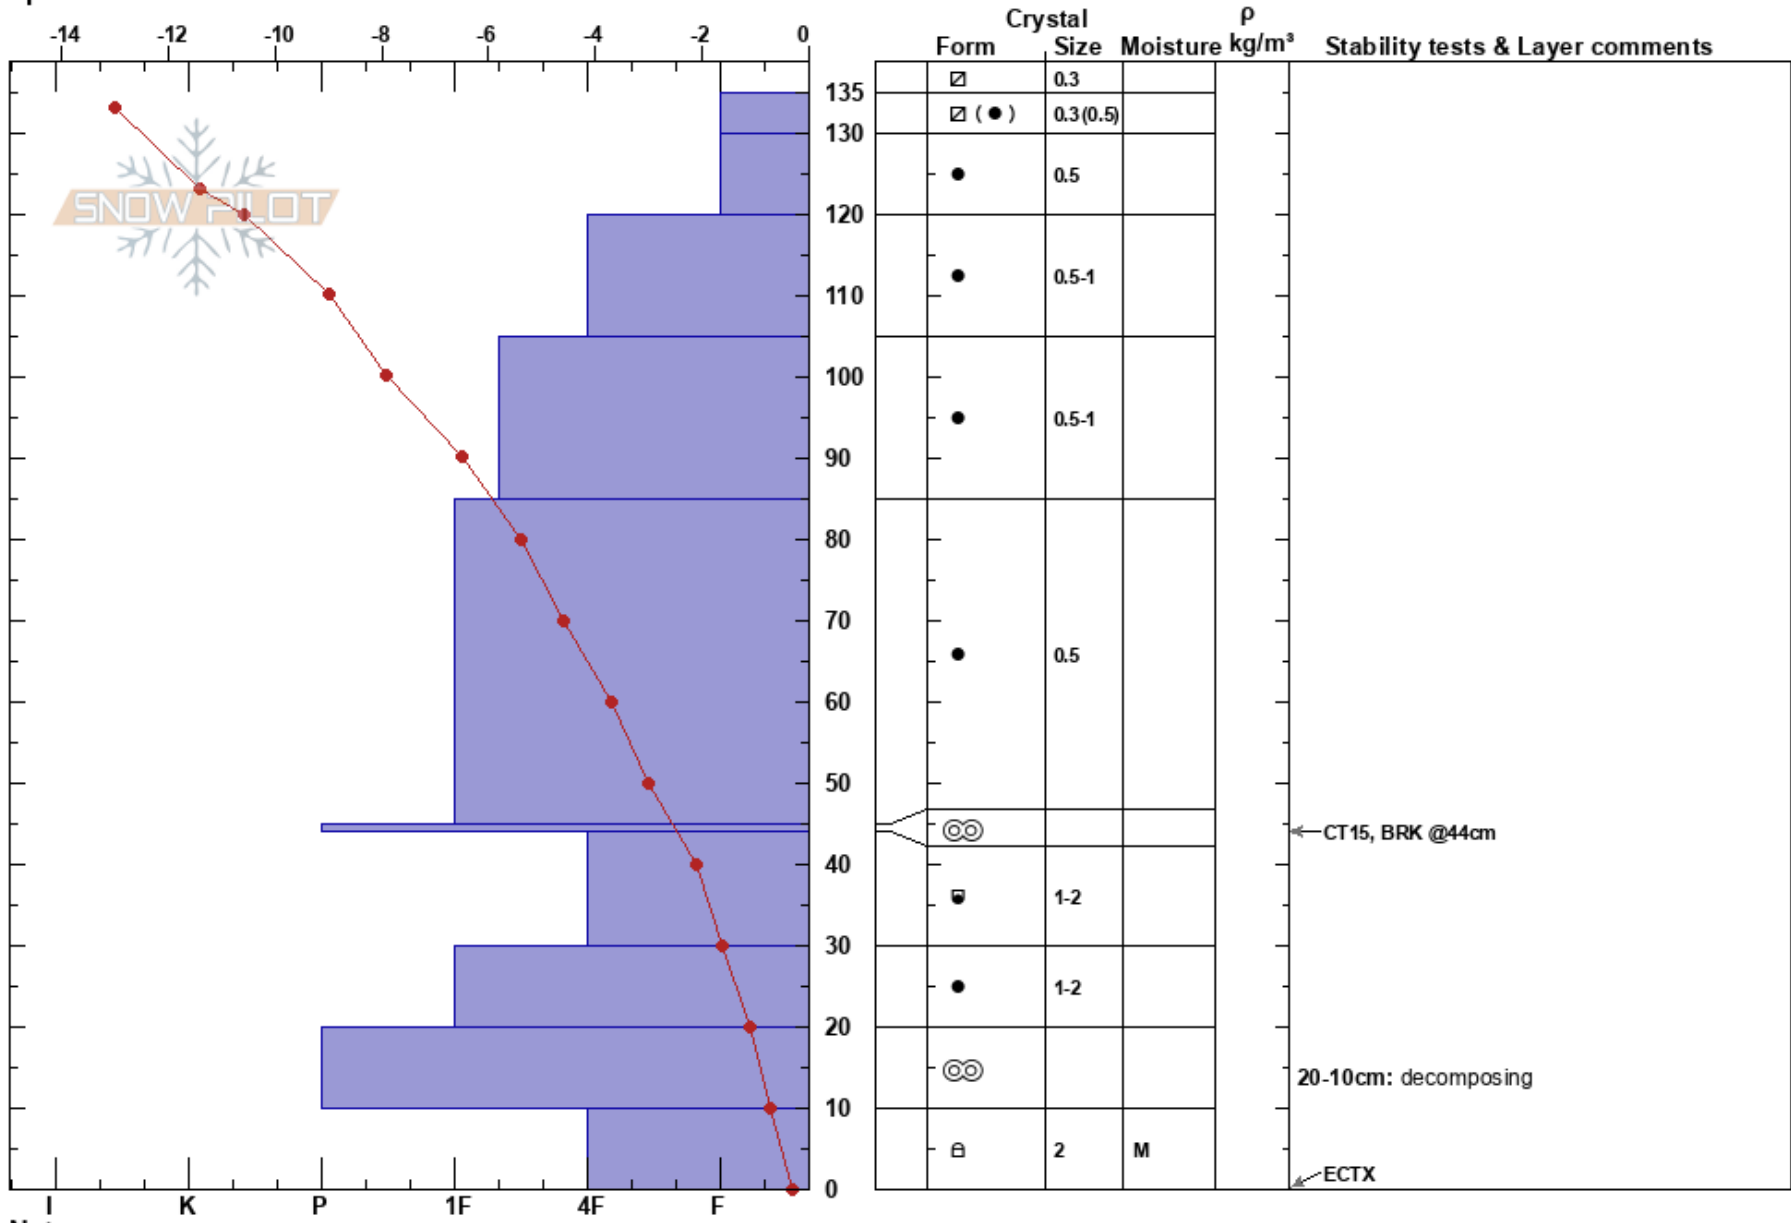

Shadow Peak  
Teton Range  
WY  
Elevation: 9800 ft  
Aspect: NE  
Specifics:

Lisa Van Sciver  
12/07/2020 - 1:30pm  
Co-ord:  
Slope Angle: 20°  
Wind Loading:

Stability: **HS:135**  
Air Temperature: 0.8°C  
Sky Cover: CLR  
Precipitation: NO  
Wind: Calm  
Layer Notes:  
20-10cm: decomposing

Notes: most of the snow grains within the snowpack appeared as if they had both faceted and rounded at some point