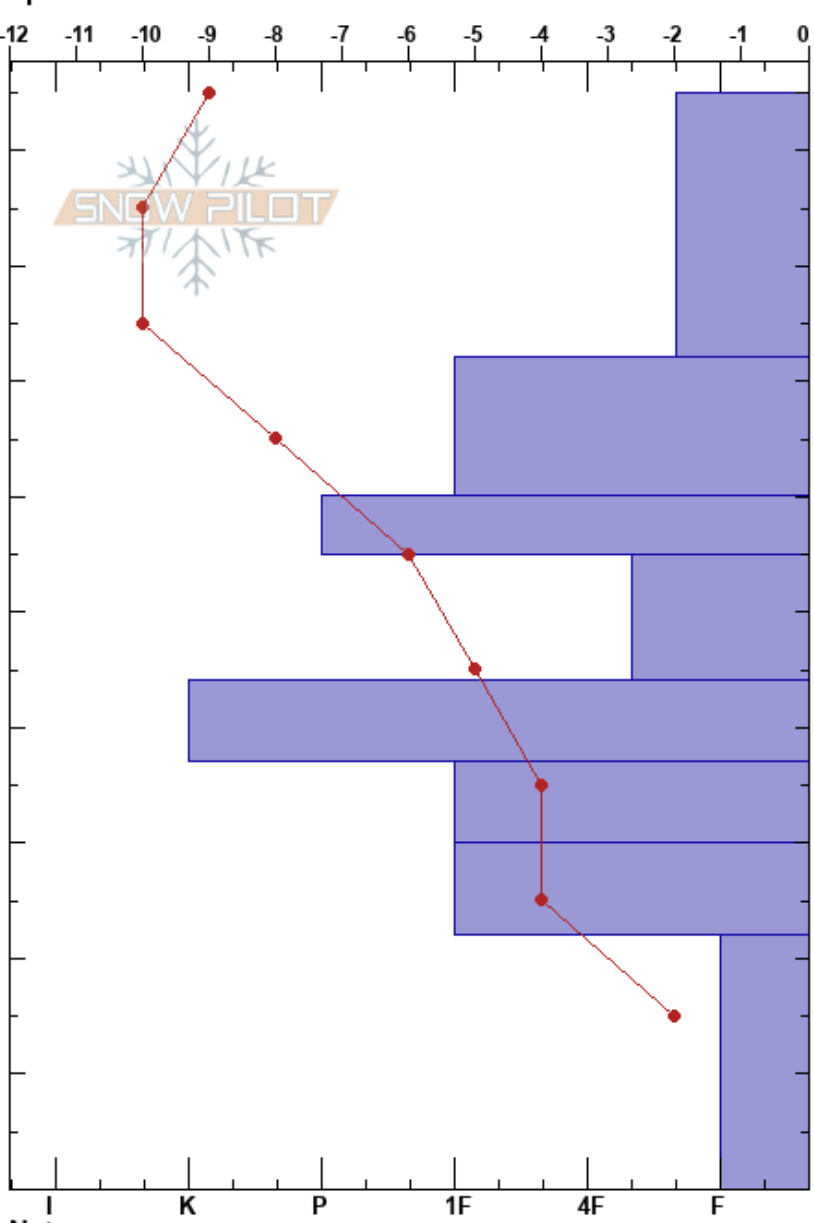

201203 TP Parker 6
 Jasper National park
 AB
 Elevation: 2100 m
 Aspect: NE
 Specifics:

TT
 03/12/2020 - 12:14
 Co-ord:
 Slope Angle: 10°
 Wind Loading:

Stability:
 Air Temperature: 1°C
 Sky Cover: SCT
 Precipitation: NO
 Wind: SW Moderate

HS:95
 PF:40
 55-44cm: signs of rounding
 44-37cm: Nov 4th
 37-30cm: signs of rounding
 30-22cm: signs of rounding
 22-0cm: sings of rounding

Form	Crystal		Moisture	ρ kg/m ³	Stability tests & Layer comments
	Size				
/	1				
/	0.5	D			
⊖	0.3-0.5	D			← CT17, RP @72cm
⊖	1	D			← CT30, RP @60cm
□	0.5-1	D			55-44cm: signs of rounding
⊙⊙		D			44-37cm: Nov 4th
□	0.5-1	D			37-30cm: signs of rounding
□	0.5	D			30-22cm: signs of rounding
^	2-3	D-M			22-0cm: sings of rounding

Notes: Parkers 6 Plot