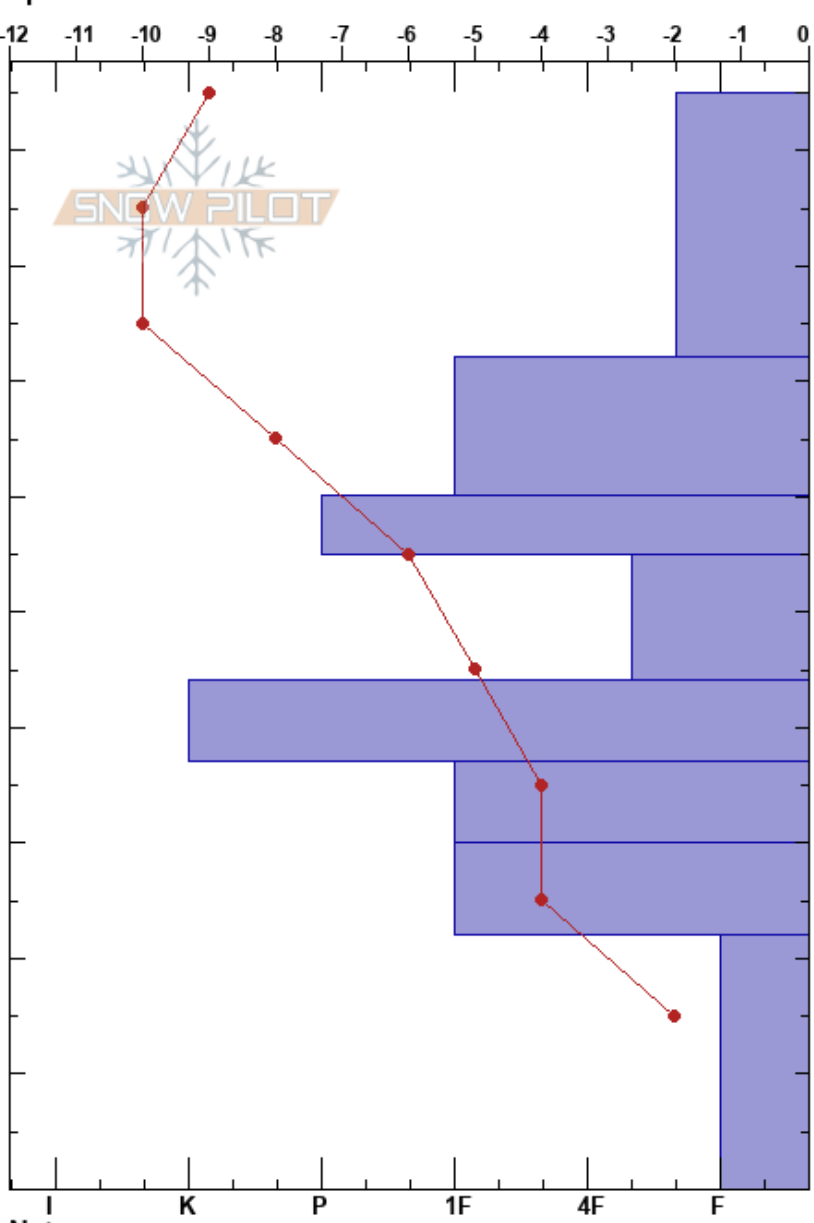

201203 TP Parker 6  
 Jasper National park  
 AB  
 Elevation: 2100 m  
 Aspect: NE  
 Specifics:

TT  
 03/12/2020 - 12:14  
 Co-ord:  
 Slope Angle: 10°  
 Wind Loading:

Stability:  
 Air Temperature: 1°C  
 Sky Cover: SCT  
 Precipitation: NO  
 Wind: SW Moderate

HS:95  
 PF:40  
 55-44cm: signs of rounding  
 44-37cm: Nov 4th  
 37-30cm: signs of rounding  
 30-22cm: signs of rounding  
 22-0cm: sings of rounding

Form	Crystal		Moisture	$\rho$ kg/m³	Stability tests & Layer comments
	Size				
/	1				
/	0.5	D			
⊖	0.3-0.5	D			← CT17, RP @72cm
⊖	1	D			← CT30, RP @60cm
□	0.5-1	D			55-44cm: signs of rounding
⊙⊙		D			44-37cm: Nov 4th
□	0.5-1	D			37-30cm: signs of rounding
□	0.5	D			30-22cm: signs of rounding
^	2-3	D-M			22-0cm: sings of rounding

Notes: Parkers 6 Plot