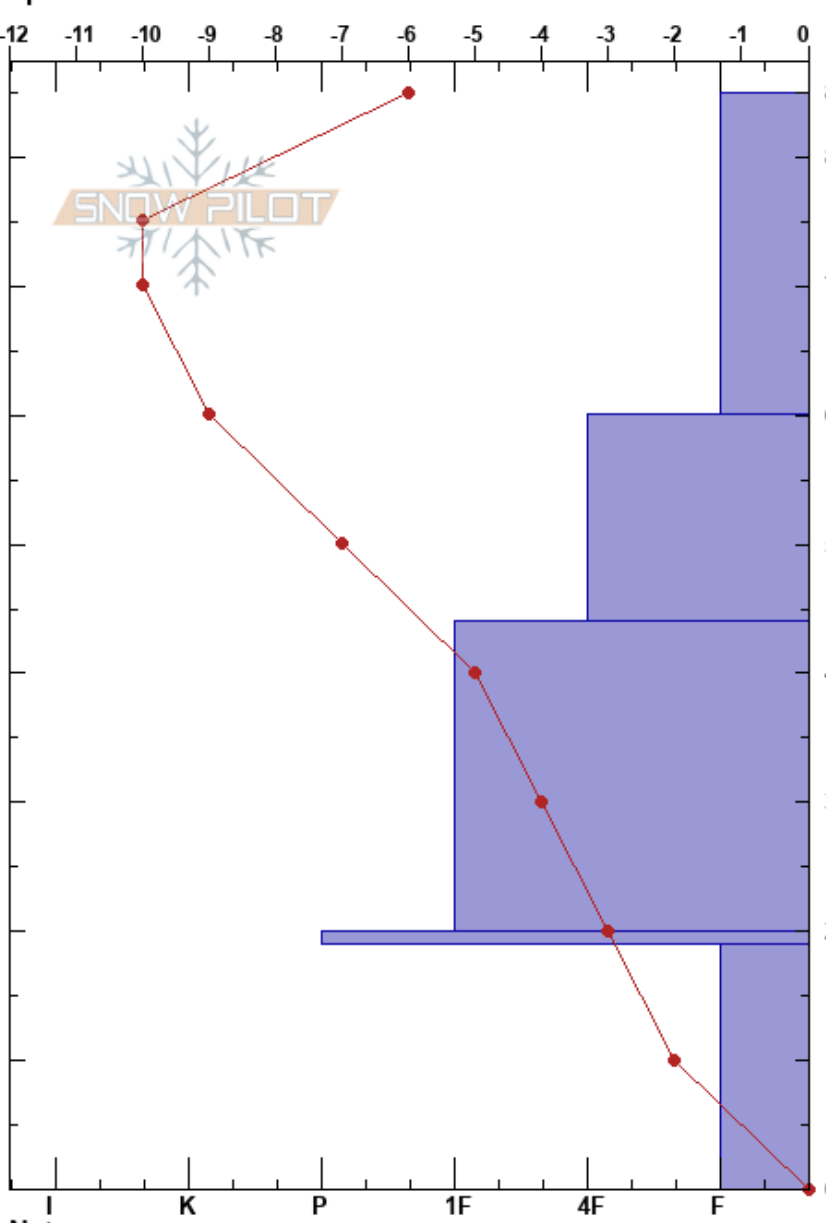

Shot 2 Shoulder
 Teton Range
 WY
 Elevation: 9342 ft
 Aspect: 340°
 Specifics:

Casey O'Connor
 11/23/2020 - 12:35pm
 Co-ord: 43.79320N, -110.93461W
 Slope Angle: 31°
 Wind Loading: no

Stability:
 Air Temperature: -4°C
 Sky Cover: OVC
 Precipitation: NO
 Wind: Calm
 HS:85
 PF:50
 PS:25
 20-19cm:Problematic layer

Form	Crystal Size	Moisture	ρ kg/m³	Stability tests & Layer comments
/	0.5			
/	0.5-1			
/	0.5-1			
⊙⊙				← ECTP17 @20cm ← CT17, Q2 @20cm
□	1-3			

Notes: