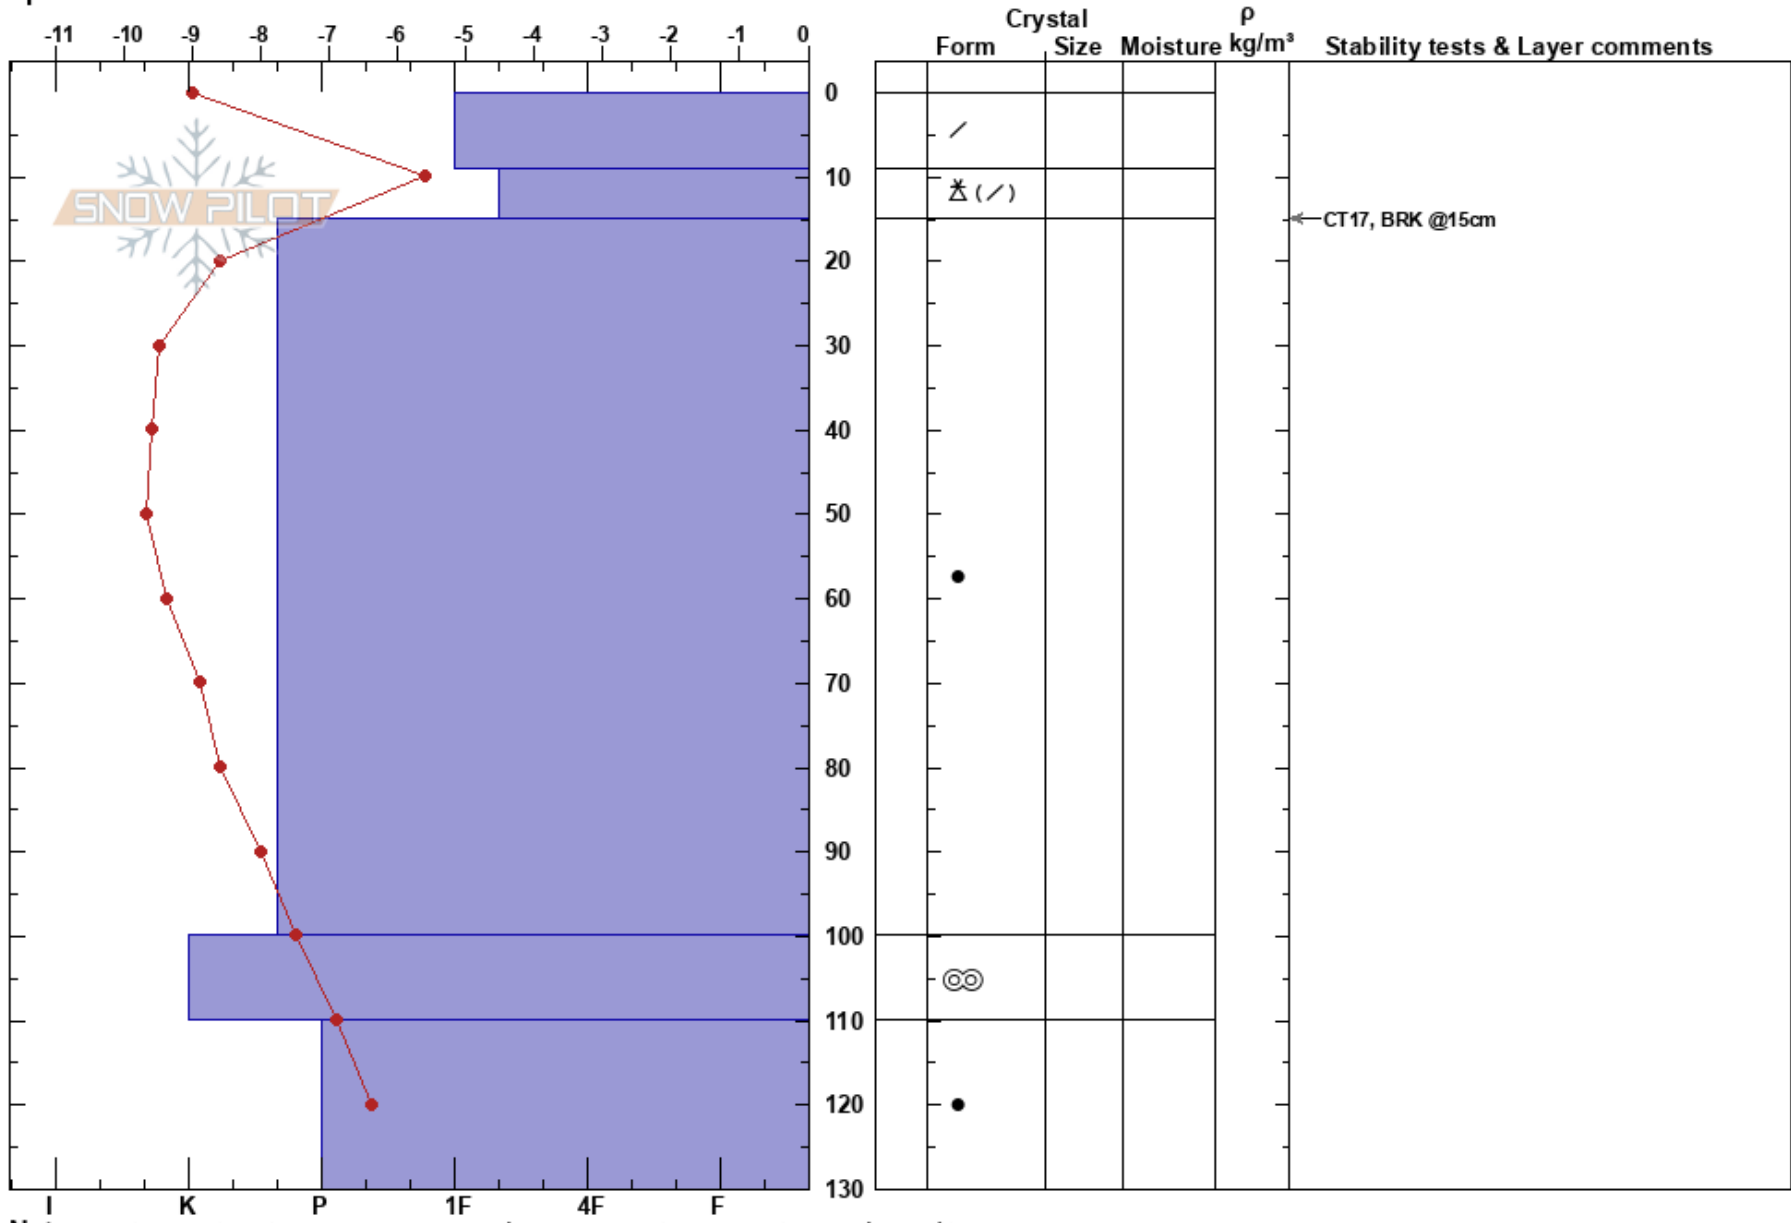

Hrólfsvalladalur
Tröllaskagi
Iceland
Elevation: 727 m
Aspect:
Specifics:

Gestur Hansson
07/12/2020 - 15:00
Co-ord: 66.12900N, -19.00083W
Slope Angle: 22°
Wind Loading:

Stability:
Air Temperature: -1.1°C
Sky Cover: BKN
Precipitation: NO
Wind:
HS:140
PF:10
9-15cm: Problematic layer