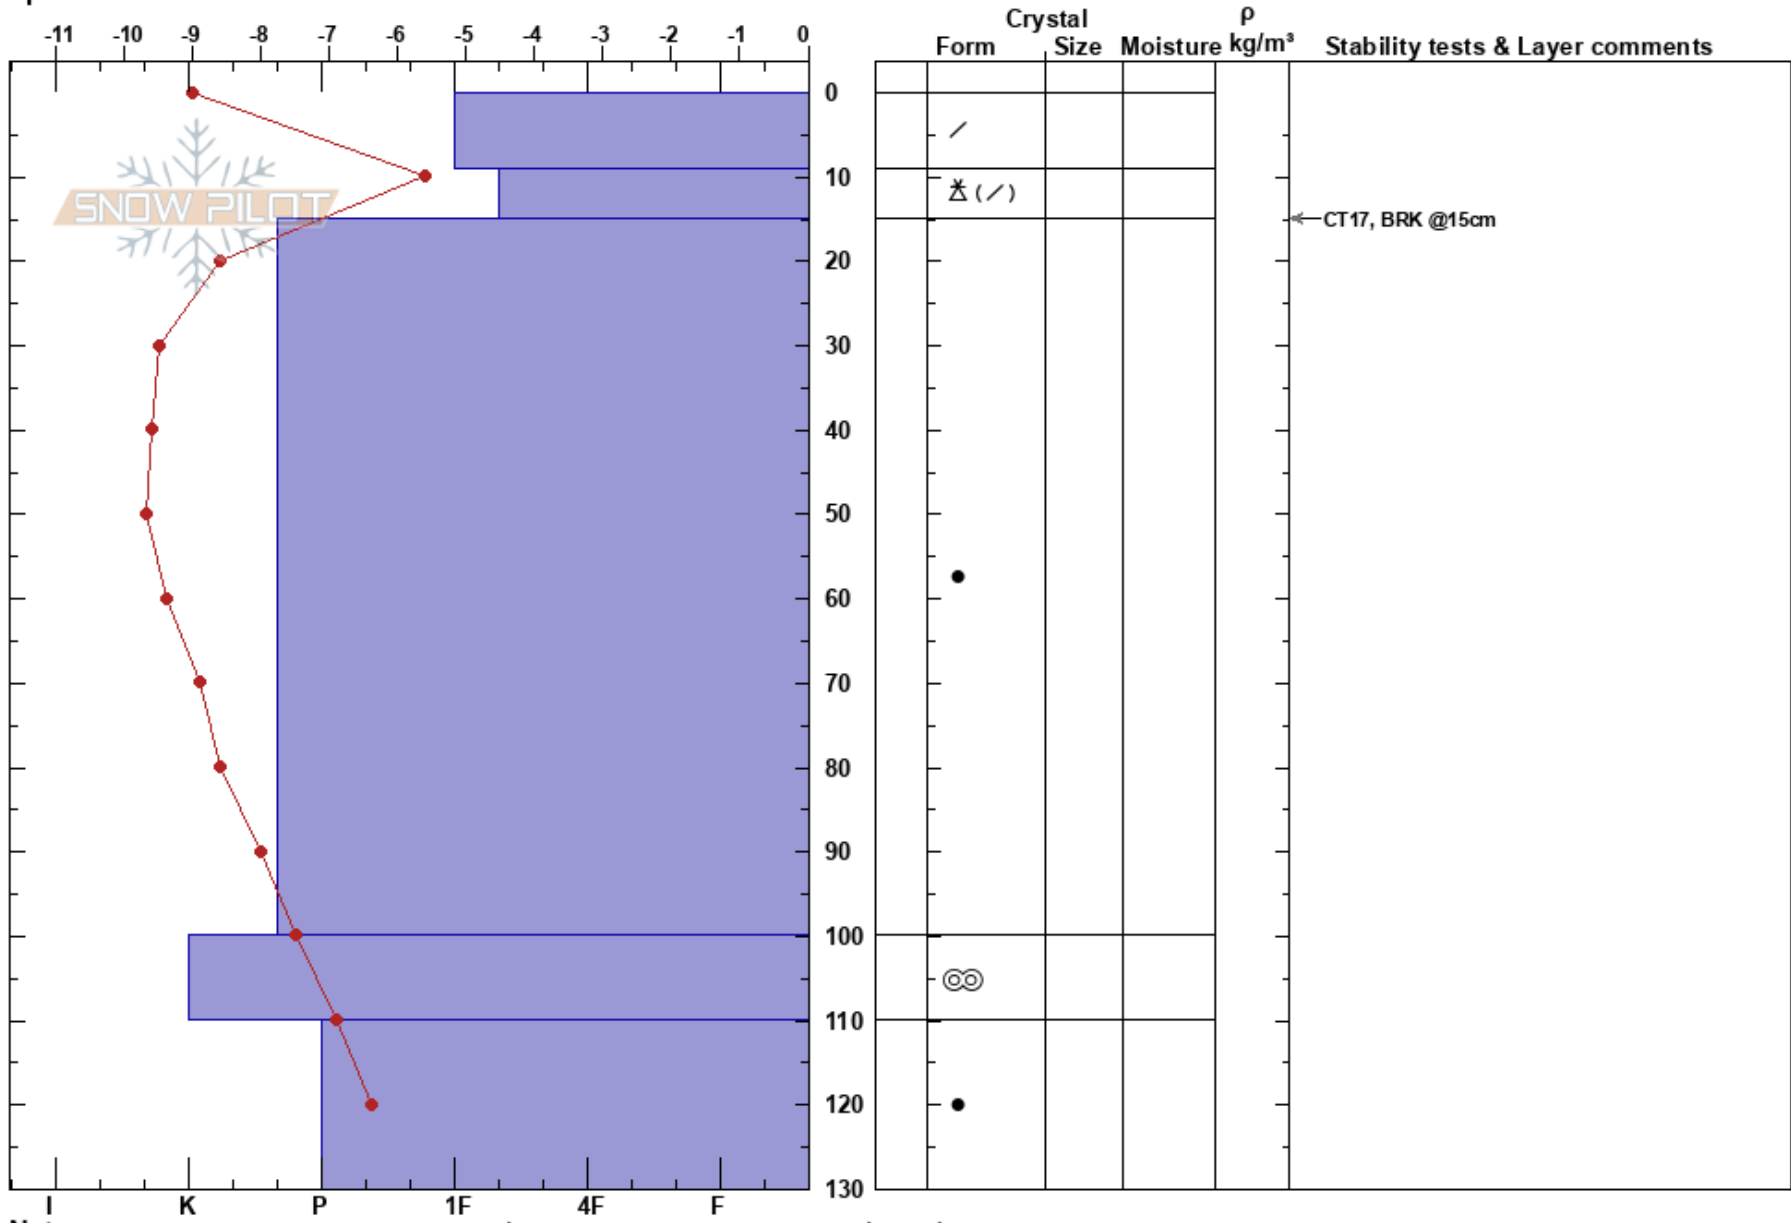

Hrólfsvalladalur  
Tröllaskagi  
Iceland  
Elevation: 727 m  
Aspect:  
Specifics:

Gestur Hansson  
07/12/2020 - 15:00  
Co-ord: 66.12900N, -19.00083W  
Slope Angle: 22°  
Wind Loading:

Stability:  
Air Temperature: -1.1°C  
Sky Cover: BKN  
Precipitation: NO  
Wind:  
HS:140  
PF:10  
9-15cm: Problematic layer