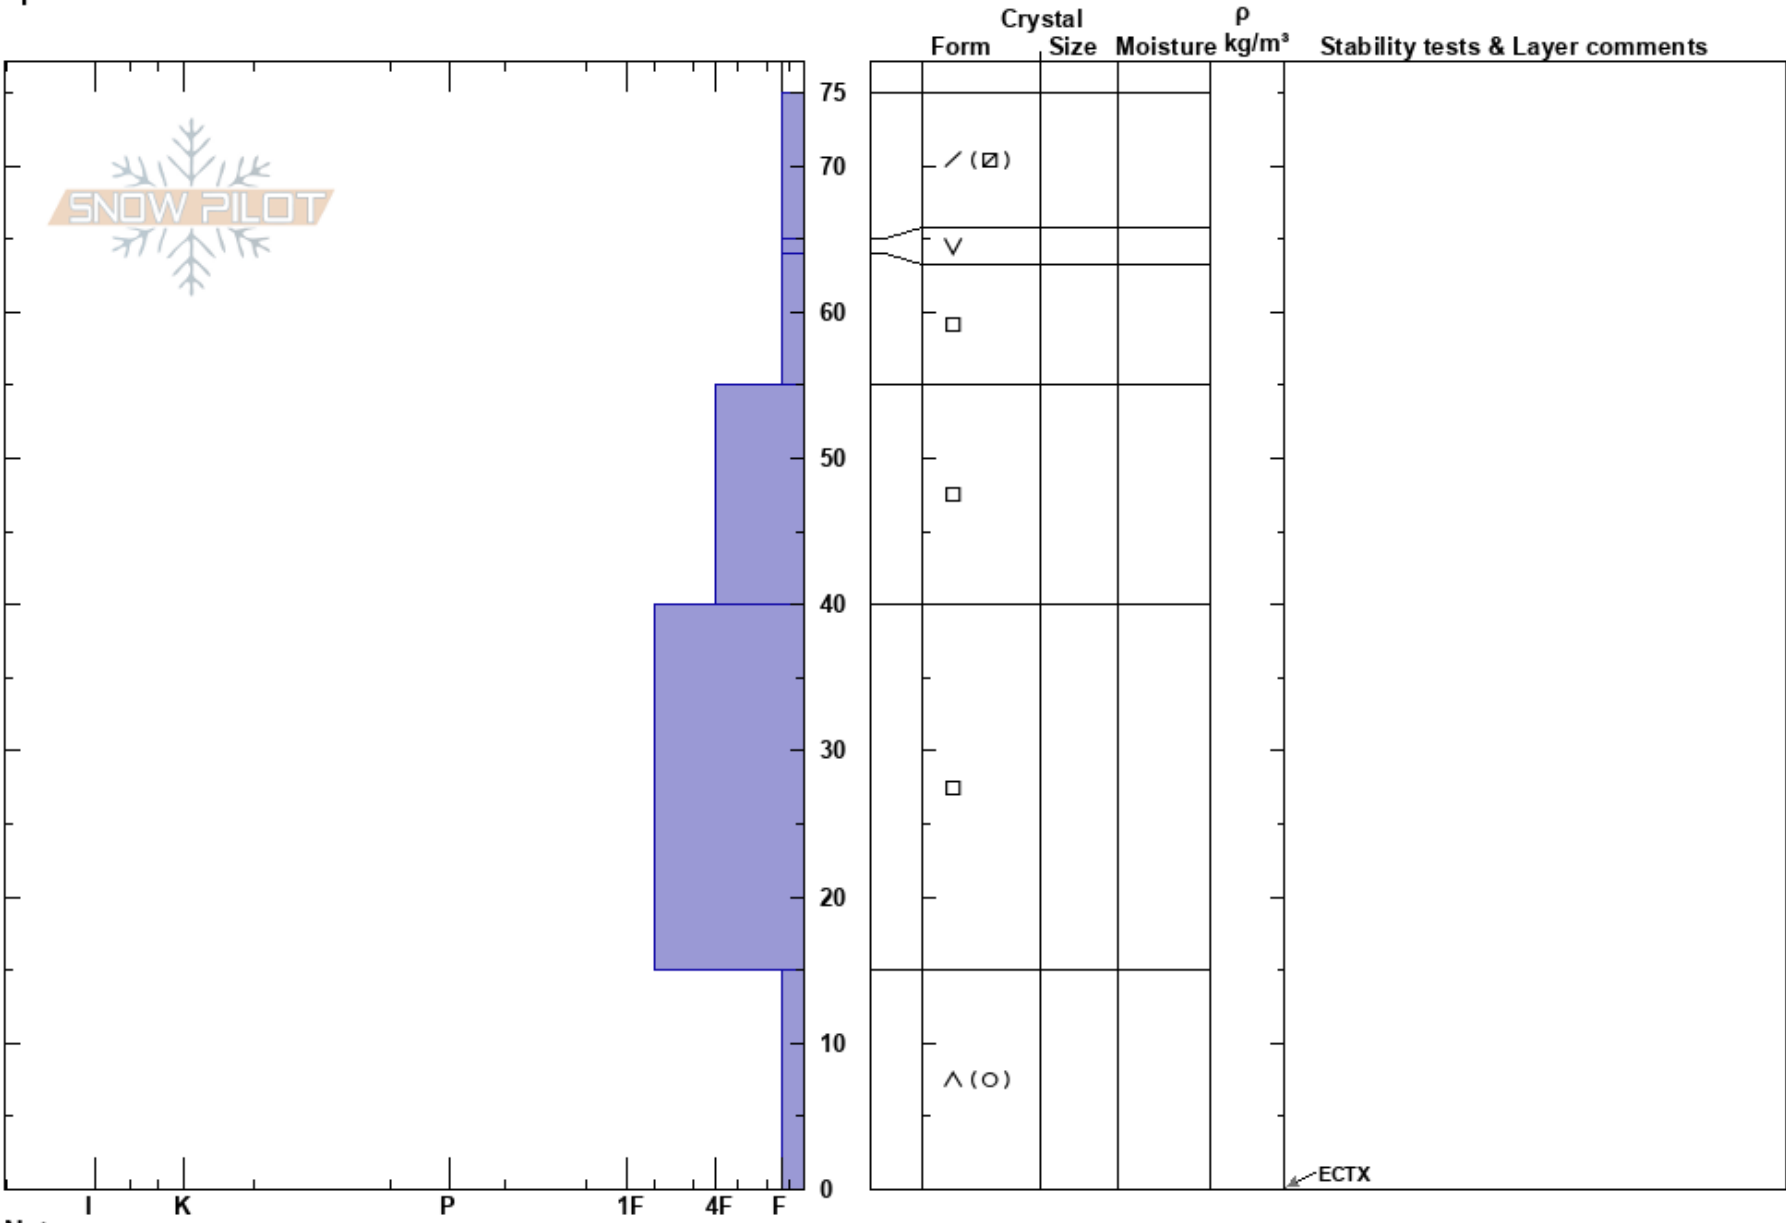

Rabbit Ears  
 Rabbit Ears Range  
 CO  
 Elevation: 9161 ft  
 Aspect: N  
 Specifics:

Kreston Rohrig  
 12/06/2020 - 11:00am  
 Co-ord: 40.39236N, -106.71063W  
 Slope Angle:  
 Wind Loading:

Stability:  
 Air Temperature:  
 Sky Cover: CLR  
 Precipitation: NO  
 Wind: Calm

HS:75  
 PF:60  
 PS:15

Layer Notes:

Notes:

ECTX