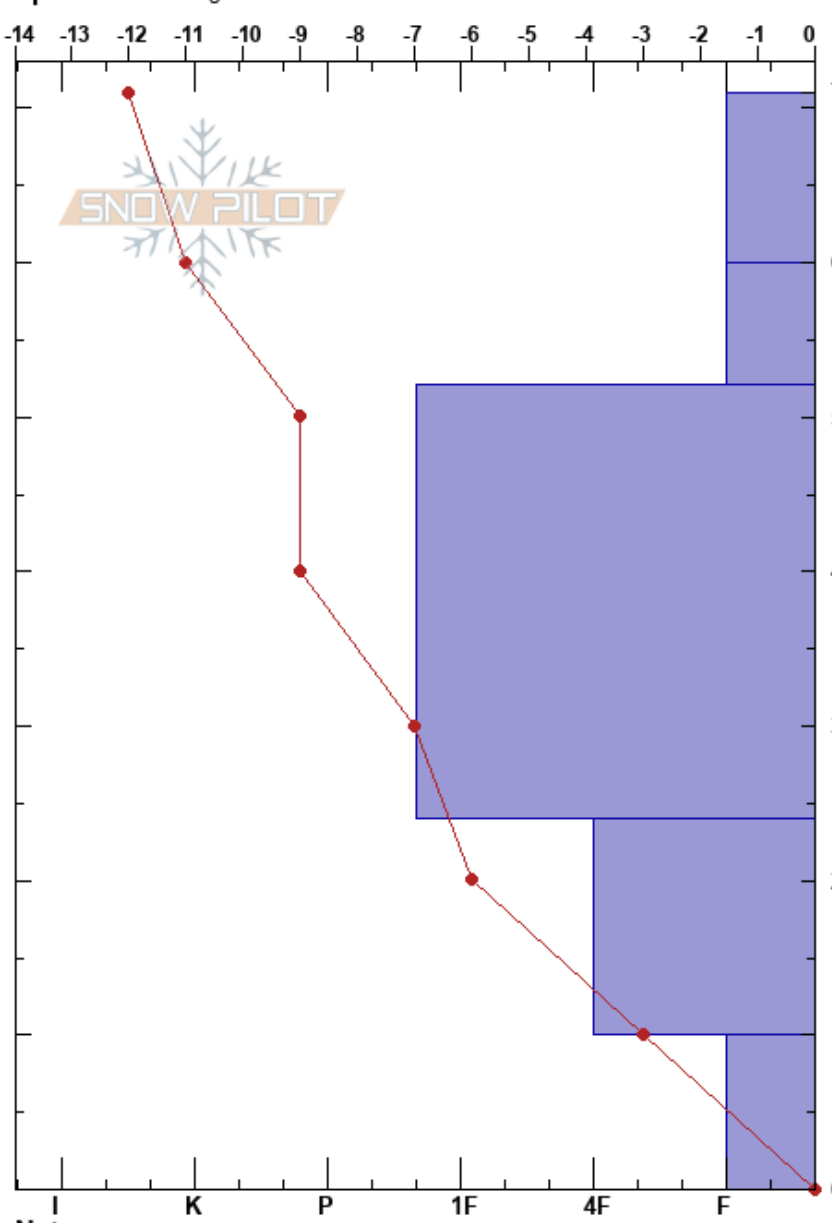

Union Peak 2 Star
 Gore Range
 CO
 Elevation: 11800 ft
 Aspect: NE
 Specifics: Pit dug in a Ski Area

Dan Keltz
 12/06/2020 - 2:10pm
 Co-ord:
 Slope Angle: 27°
 Wind Loading: previous

Stability:
 Air Temperature: -7°C
 Sky Cover: CLR
 Precipitation: NO
 Wind: NW Light Breeze

HS:71
 PF:70
 PS:18
 10-0cm: Problematic layer

Form	Crystal		ρ kg/m ³	Stability tests & Layer comments
	Size	Moisture		
/	1			
•	1			CT5, Q3 @60cm ECTN11 @60cm
□	1.5			
□	2			
^ (Δ)	3			CT17, Q2 @0cm ECTN21 @0cm