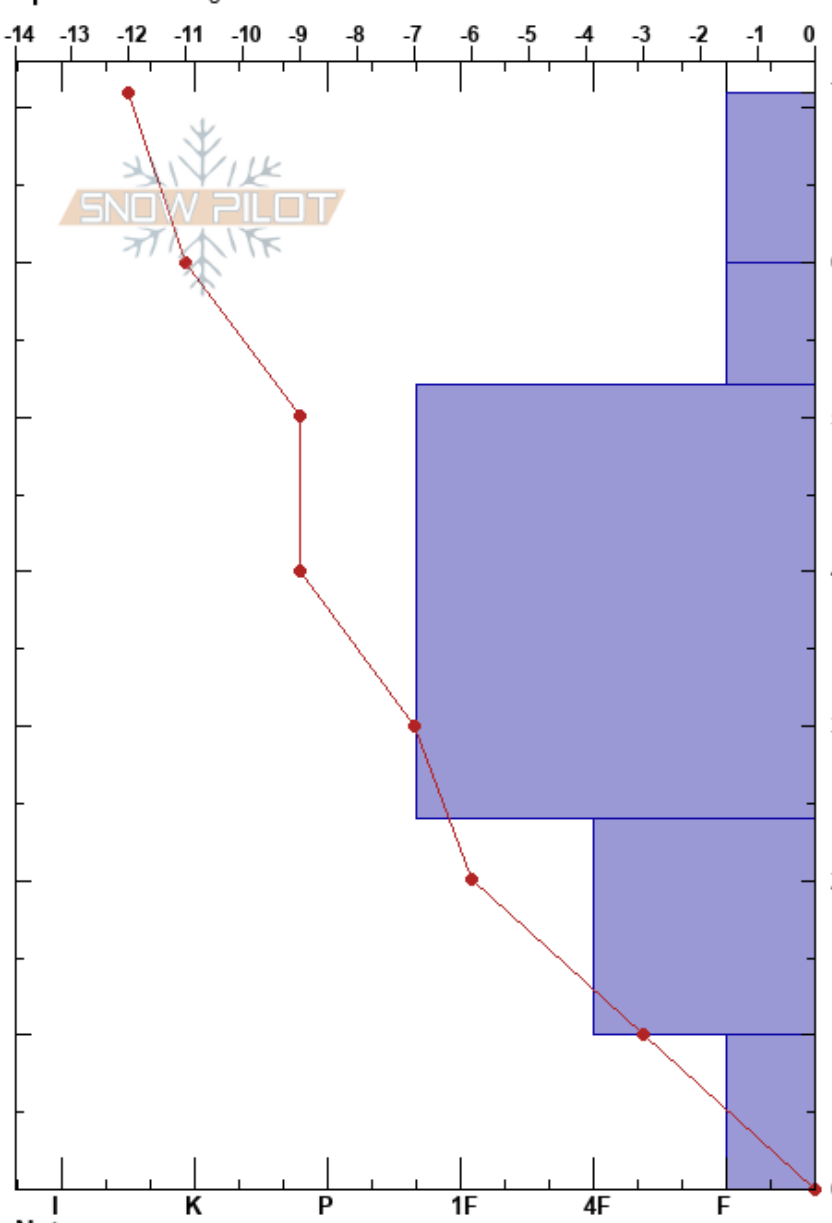

Union Peak 2 Star
 Gore Range
 CO
 Elevation: 11800 ft
 Aspect: NE
 Specifics: Pit dug in a Ski Area

Dan Keltz
 12/06/2020 - 2:10pm
 Co-ord:
 Slope Angle: 27°
 Wind Loading: previous

Stability:
 Air Temperature: -7°C
 Sky Cover: CLR
 Precipitation: NO
 Wind: NW Light Breeze

HS:71
 PF:70
 PS:18
 10-0cm: Problematic layer

Form	Crystal		ρ kg/m ³	Stability tests & Layer comments
	Size	Moisture		
/	1			
•	1			CT5, Q3 @60cm ECTN11 @60cm
□	1.5			
□	2			
^ (^)	3			CT17, Q2 @0cm ECTN21 @0cm