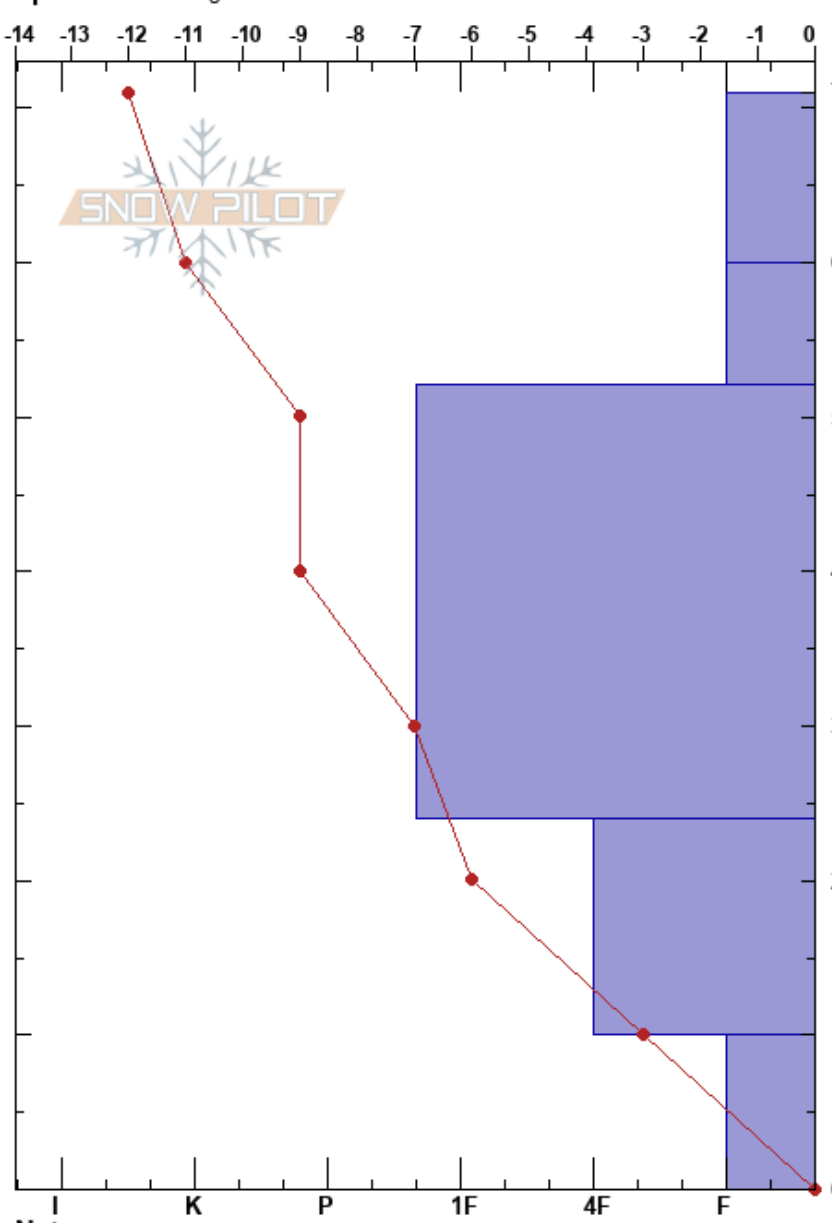

Union Peak 2 Star  
 Gore Range  
 CO  
 Elevation: 11800 ft  
 Aspect: NE  
 Specifics: Pit dug in a Ski Area

Dan Keltz  
 12/06/2020 - 2:10pm  
 Co-ord:  
 Slope Angle: 27°  
 Wind Loading: previous

Stability:  
 Air Temperature: -7°C  
 Sky Cover: CLR  
 Precipitation: NO  
 Wind: NW Light Breeze

HS:71  
 PF:70  
 PS:18  
 10-0cm: Problematic layer

Form	Crystal		$\rho$ kg/m <sup>3</sup>	Stability tests & Layer comments
	Size	Moisture		
/	1			
•	1			CT5, Q3 @60cm ECTN11 @60cm
□	1.5			
□	2			
^ (^)	3			CT17, Q2 @0cm ECTN21 @0cm