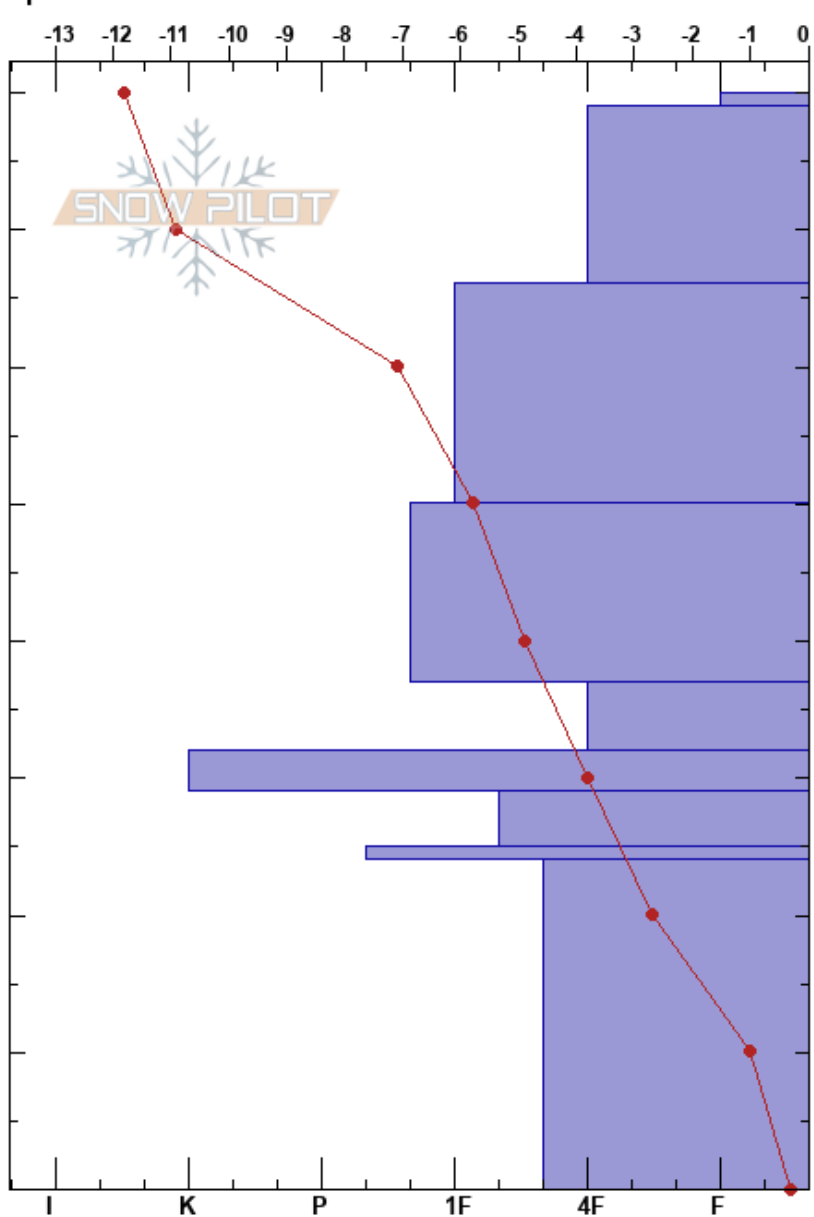

Sunshine shot plot Banff Visitor Safety
 Banff, Yoho and Kootenay 06/12/2020 - 09:00
 AB
Elevation: 2150 m
Aspect:
Specifics:

Co-ord:
Slope Angle:
Wind Loading:

Stability:
Air Temperature: -8°C
Sky Cover: CLR
Precipitation: NO
Wind: Calm

HS:80
Layer Notes:
 25-24cm: Some evidence of old MFcr

Form	Crystal		Moisture	ρ kg/m ³	Stability tests & Layer comments
	Size				
∇	5				
* (/)	2-3(1)		D		
/ (□)	1(1)		D		
□	1		D		
⊖	1		D		
□	2-3		D		
⊙⊙					
□	1-2		D		
⊖					25-24cm: Some evidence of old MFcr
□	2-3		D		← CT24, SC @10cm ← CT22, SC @10cm