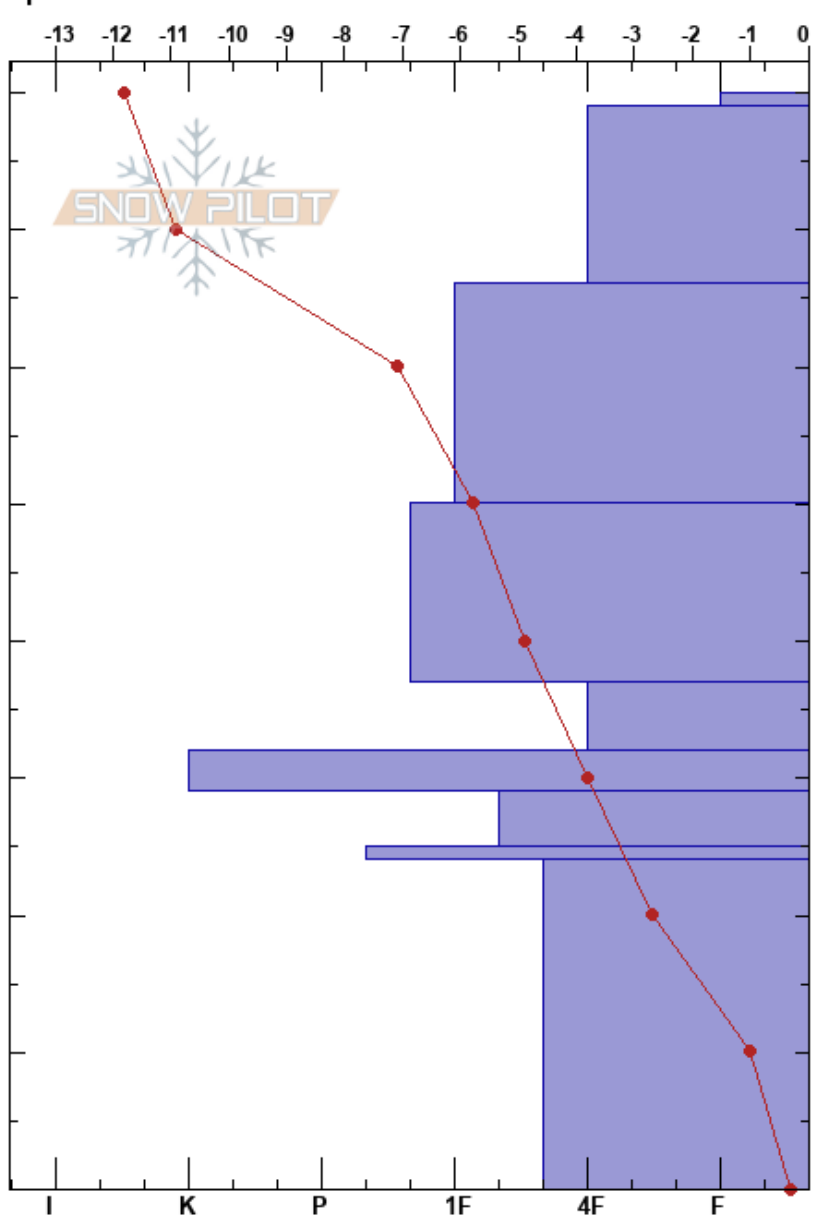

Sunshine shot plot Banff Visitor Safety
 Banff, Yoho and Kootenay 06/12/2020 - 09:00
 AB
 Elevation: 2150 m
 Aspect:
 Specifics:

Co-ord:
 Slope Angle:
 Wind Loading:

Stability:
 Air Temperature: -8°C
 Sky Cover: CLR
 Precipitation: NO
 Wind: Calm

HS:80
 Layer Notes:
 25-24cm: Some evidence of old MFcr

Form	Crystal		Moisture	ρ kg/m ³	Stability tests & Layer comments
	Size				
∇	5				
* (/)	2-3(1)		D		
/ (□)	1(1)		D		
□	1		D		
⊖	1		D		
□	2-3		D		
⊙⊙					
□	1-2		D		
⊖					25-24cm: Some evidence of old MFcr
□	2-3		D		← CT24, SC @10cm ← CT22, SC @10cm